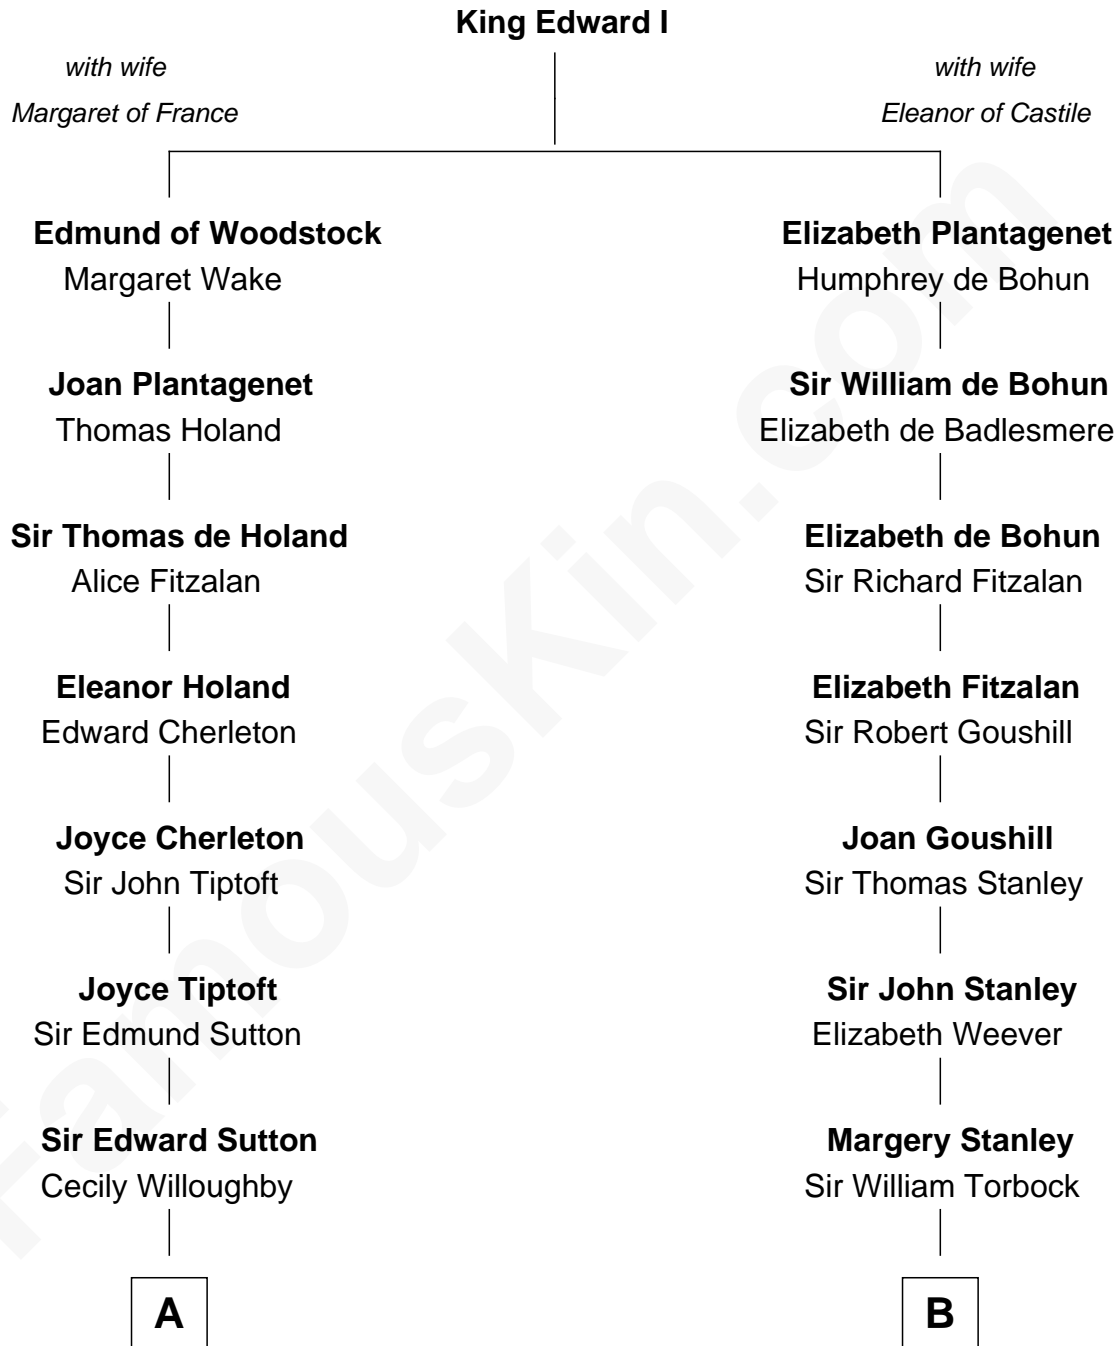

FamousKin.com Relationship Chart of

Herbert Hoover

31st U.S. President

16th cousin 5 times removed of

Charles Goldsborough

16th Governor of Maryland

C

—
Endymia Winn

Thomas Sherwood

—
Lucinda Sherwood

John Minthorn

—
Theodore Minthorn

Mary Wasley

—
Hulda Randall Minthorn

Jessie Clark Hoover

—
Herbert Hoover

31st U.S. President

FamousKin.com