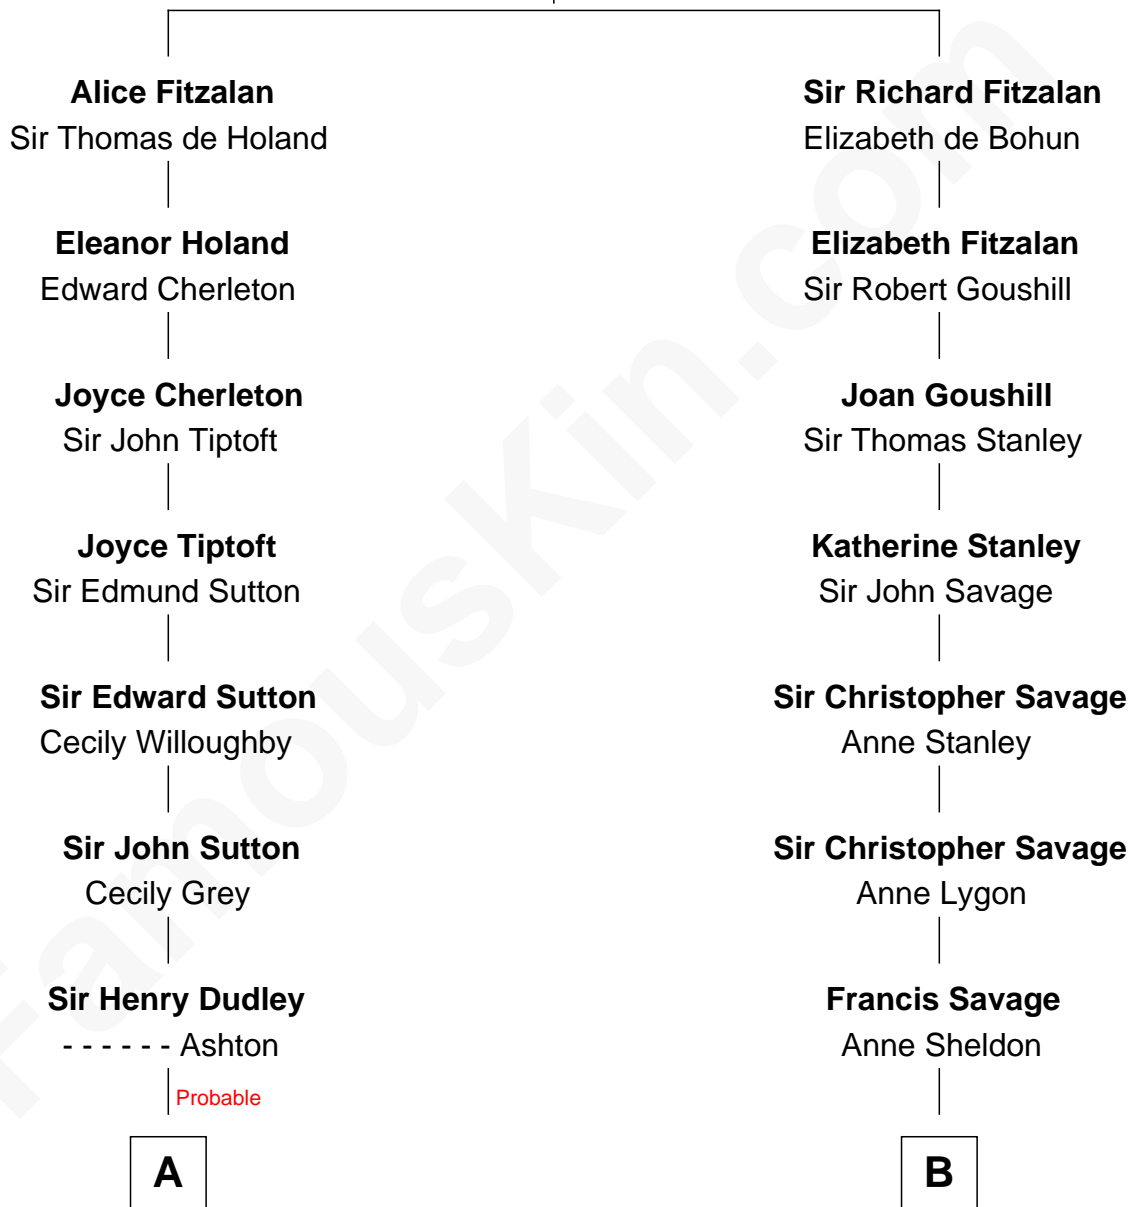

FamousKin.com Relationship Chart of

Herbert Hoover
31st U.S. President

19th cousin of

William H. Macy
TV and Movie Actor

Richard Fitzalan
Eleanor Plantagenet

C

Theodore Minthorn

Mary Wasley

Hulda Randall Minthorn

Jessie Clark Hoover

Herbert Hoover

31st U.S. President

D

Mary Lois Everitt

Clement Overstreet

Lois Elizabeth Overstreet