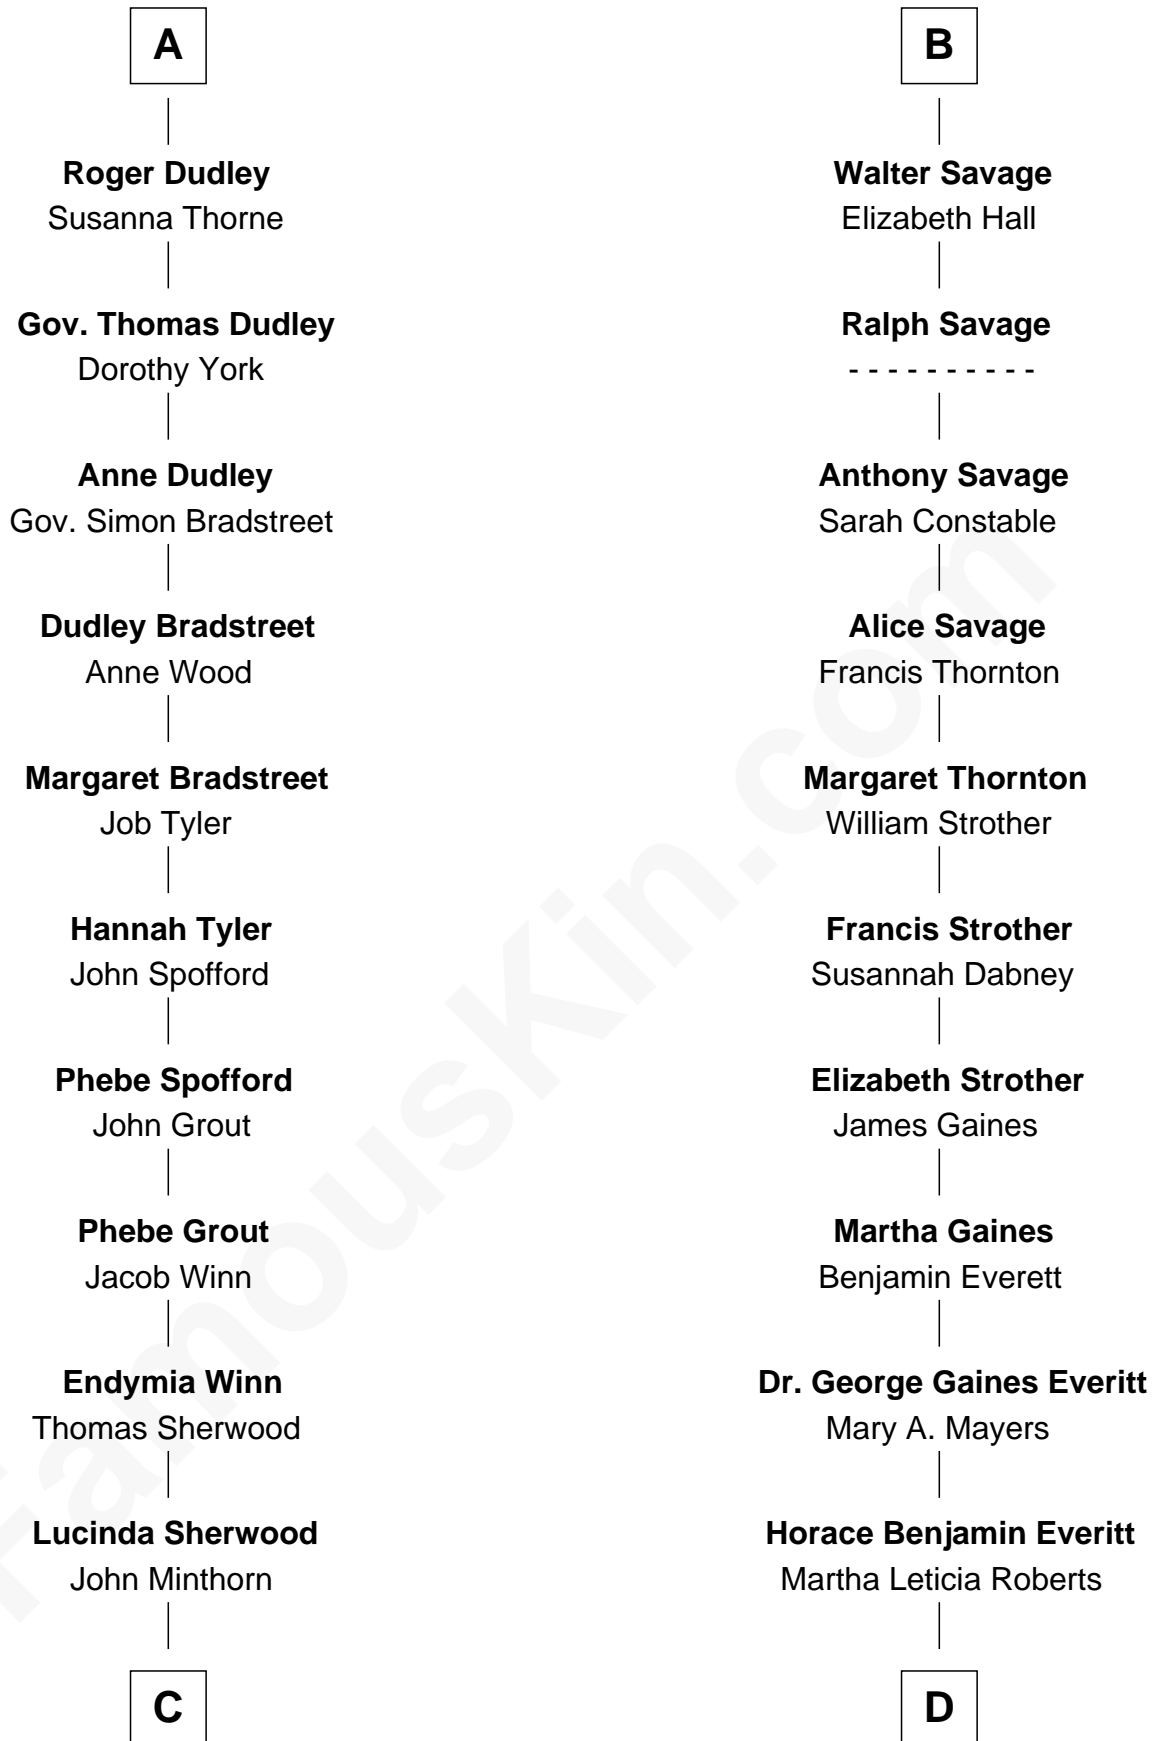

FamousKin.com Relationship Chart of

Herbert Hoover
31st U.S. President

19th cousin of

William H. Macy
TV and Movie Actor

Richard Fitzalan
Eleanor Plantagenet

C

Theodore Minthorn

Mary Wasley

Hulda Randall Minthorn

Jessie Clark Hoover

Herbert Hoover

31st U.S. President

D

Mary Lois Everitt

Clement Overstreet

Lois Elizabeth Overstreet