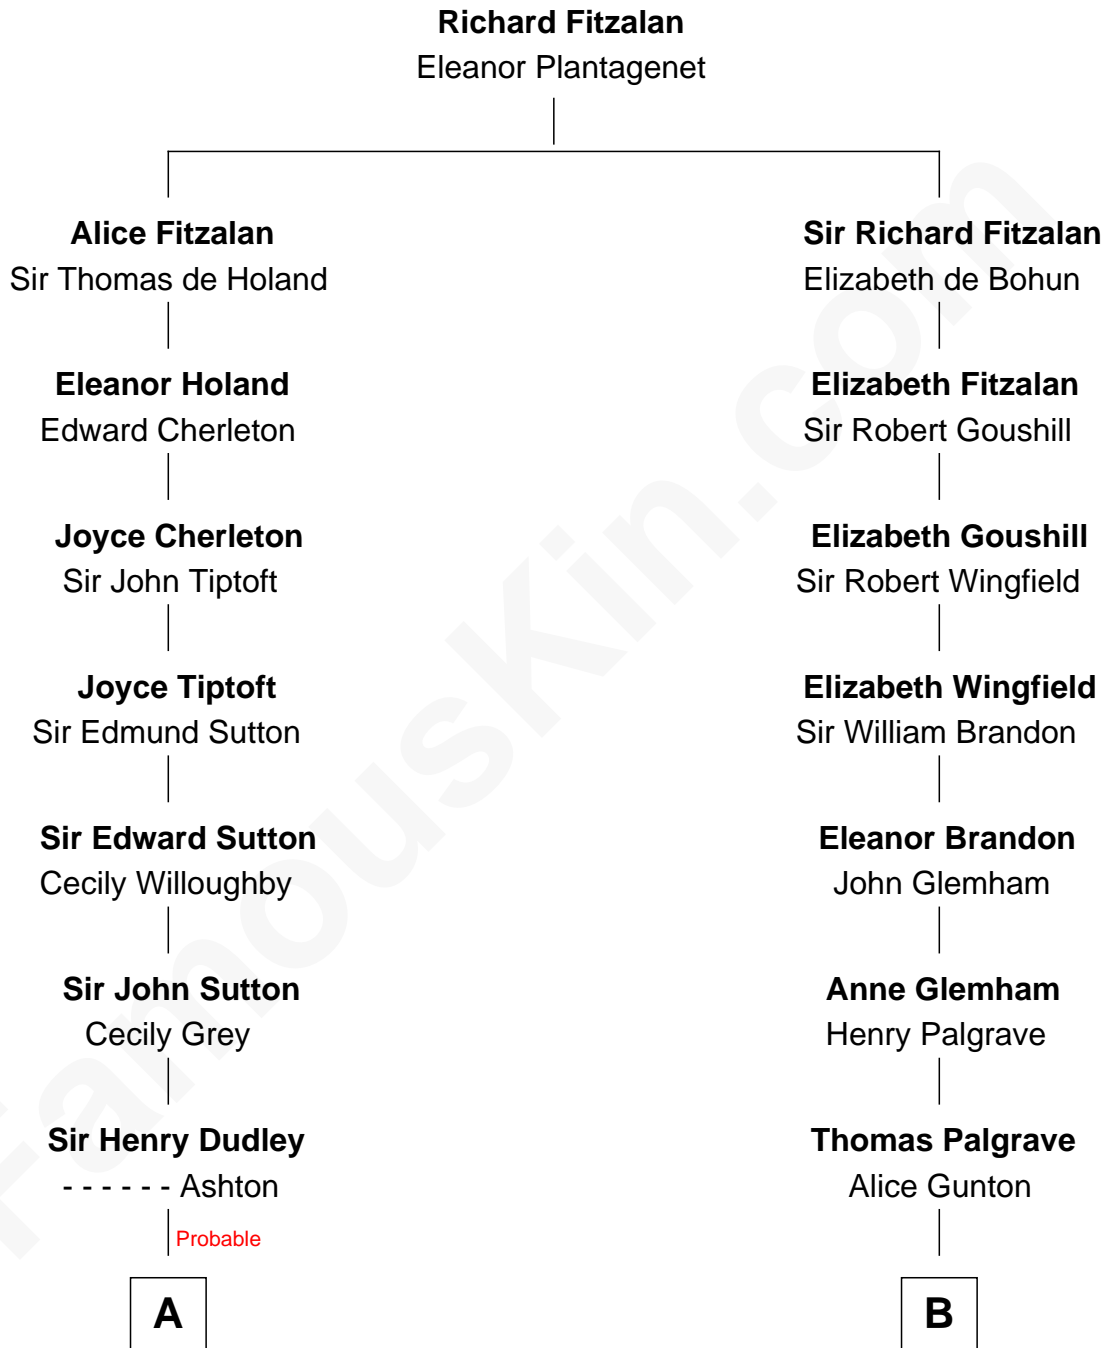

# FamousKin.com Relationship Chart of

**Herbert Hoover**

31st U.S. President

17th cousin 2 times removed of

**Henry Clay Folger**

Founder of Folger Shakespeare Library and Chairman of Standard Oil

**C**

**Theodore Minthorn**

Mary Wasley

**Hulda Randall Minthorn**

Jessie Clark Hoover

**Herbert Hoover**

*31st U.S. President*

FamousKin.com