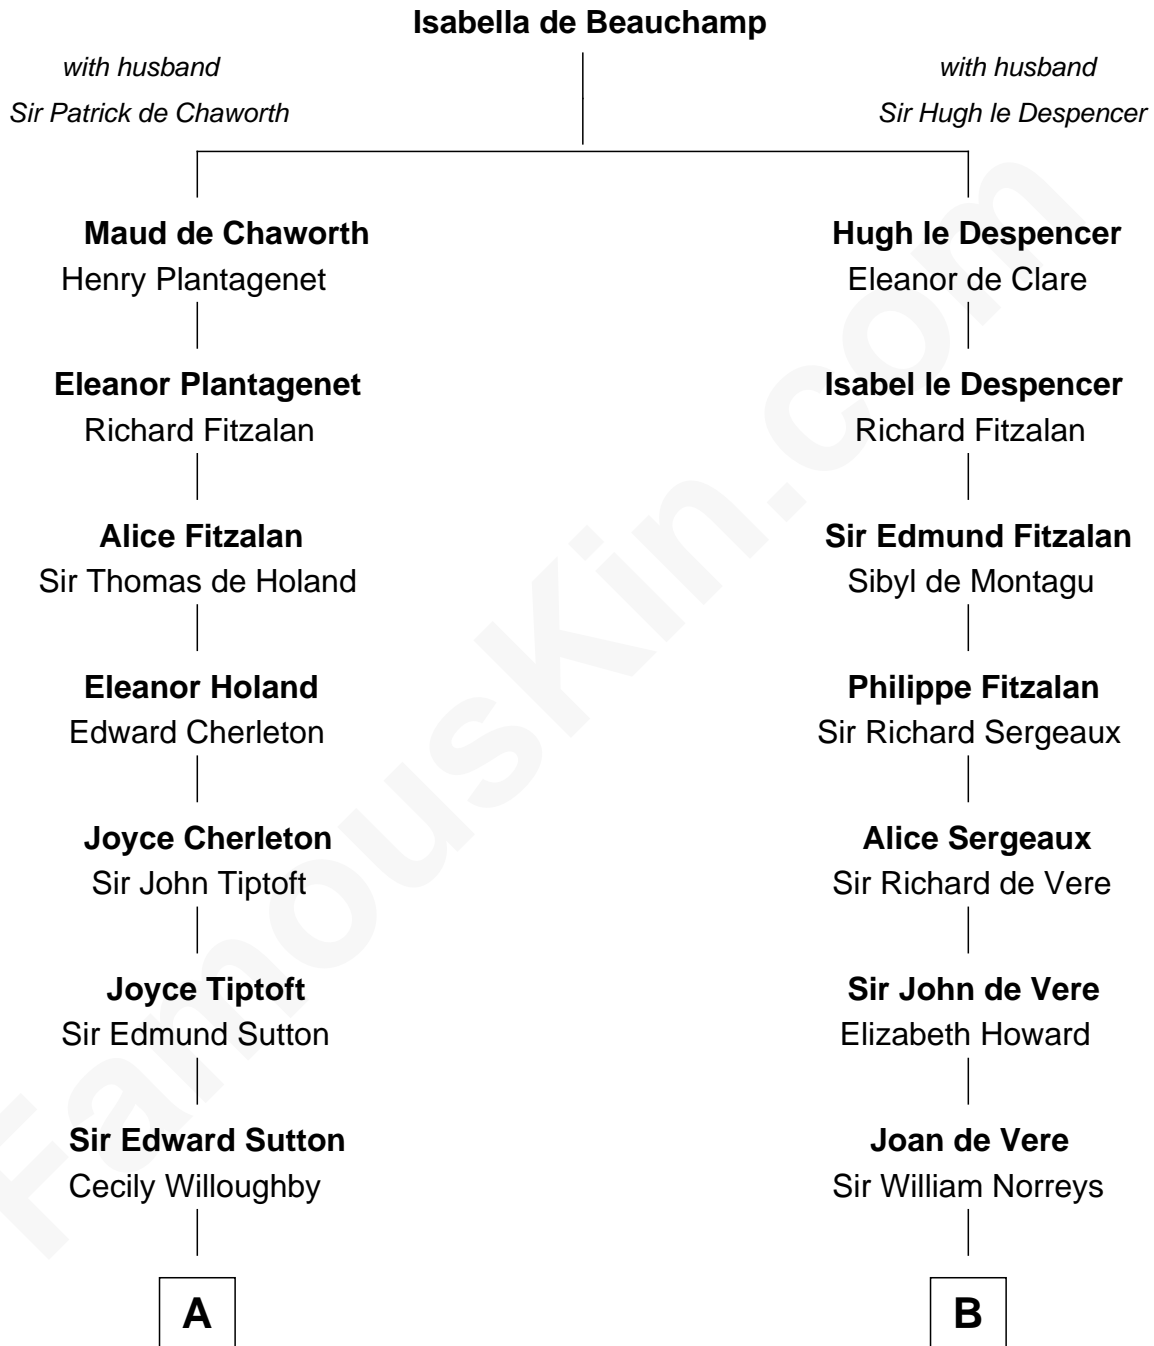

# FamousKin.com Relationship Chart of

**Herbert Hoover**

*31st U.S. President*

16th cousin 5 times removed of

**Samuel Howard**

*Boston Tea Party Participant*

**C**

—  
**Endymia Winn**

Thomas Sherwood

—  
**Lucinda Sherwood**

John Minthorn

—  
**Theodore Minthorn**

Mary Wasley

—  
**Hulda Randall Minthorn**

Jessie Clark Hoover

—  
**Herbert Hoover**

*31st U.S. President*

FamousKin.com