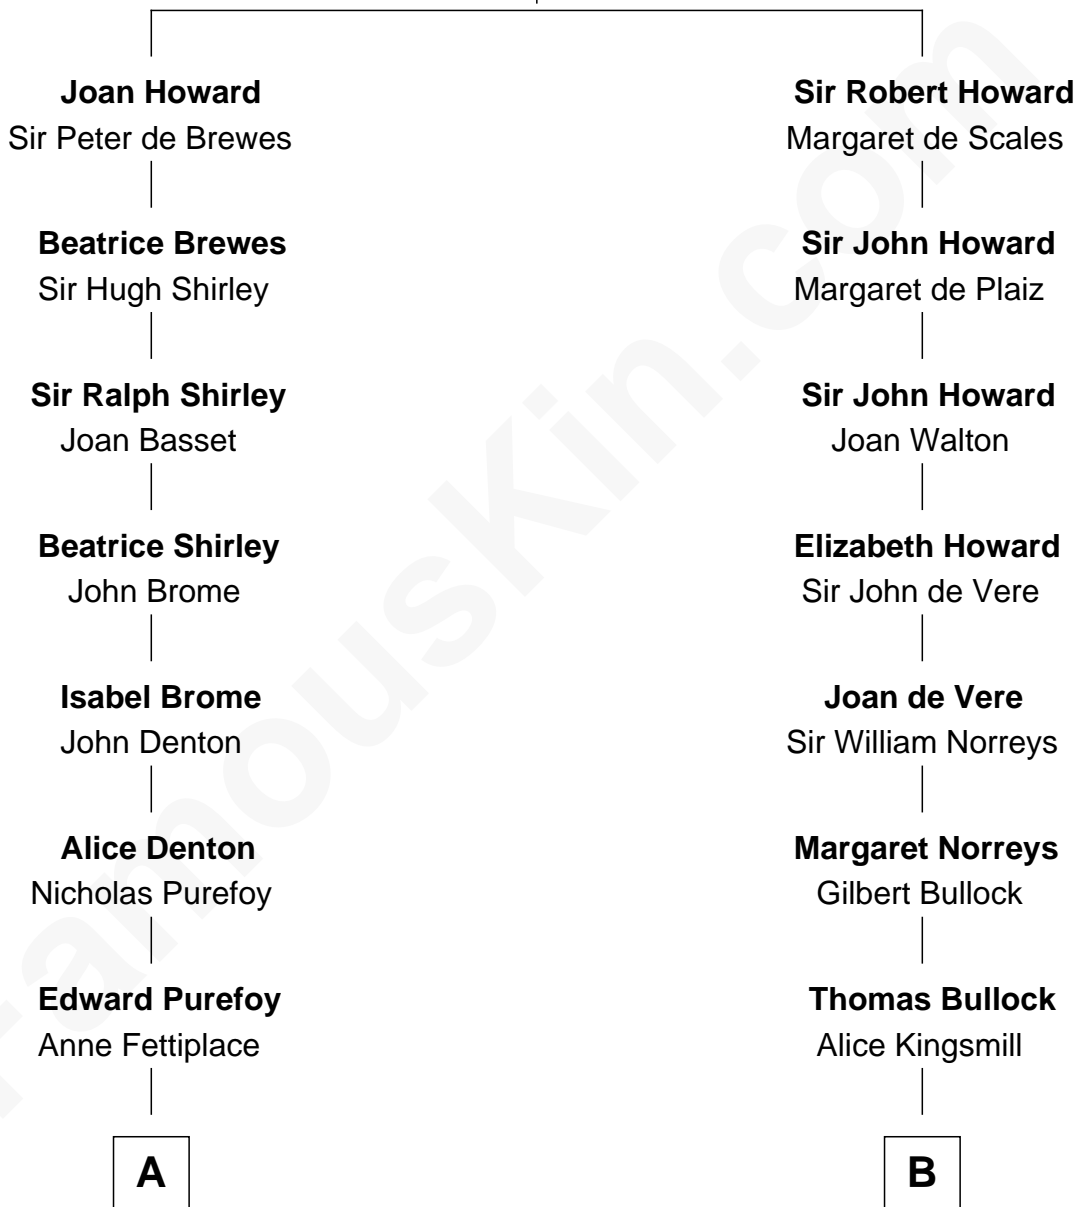

# FamousKin.com Relationship Chart of

**Herbert Hoover**

*31st U.S. President*

14th cousin 6 times removed of

**Samuel Howard**

*Boston Tea Party Participant*

**Sir John Howard**

Alice de Bois

**C**

—  
**Lucinda Sherwood**

John Minthorn

—  
**Theodore Minthorn**

Mary Wasley

—  
**Hulda Randall Minthorn**

Jessie Clark Hoover

—  
**Herbert Hoover**

*31st U.S. President*

FamousKin.com