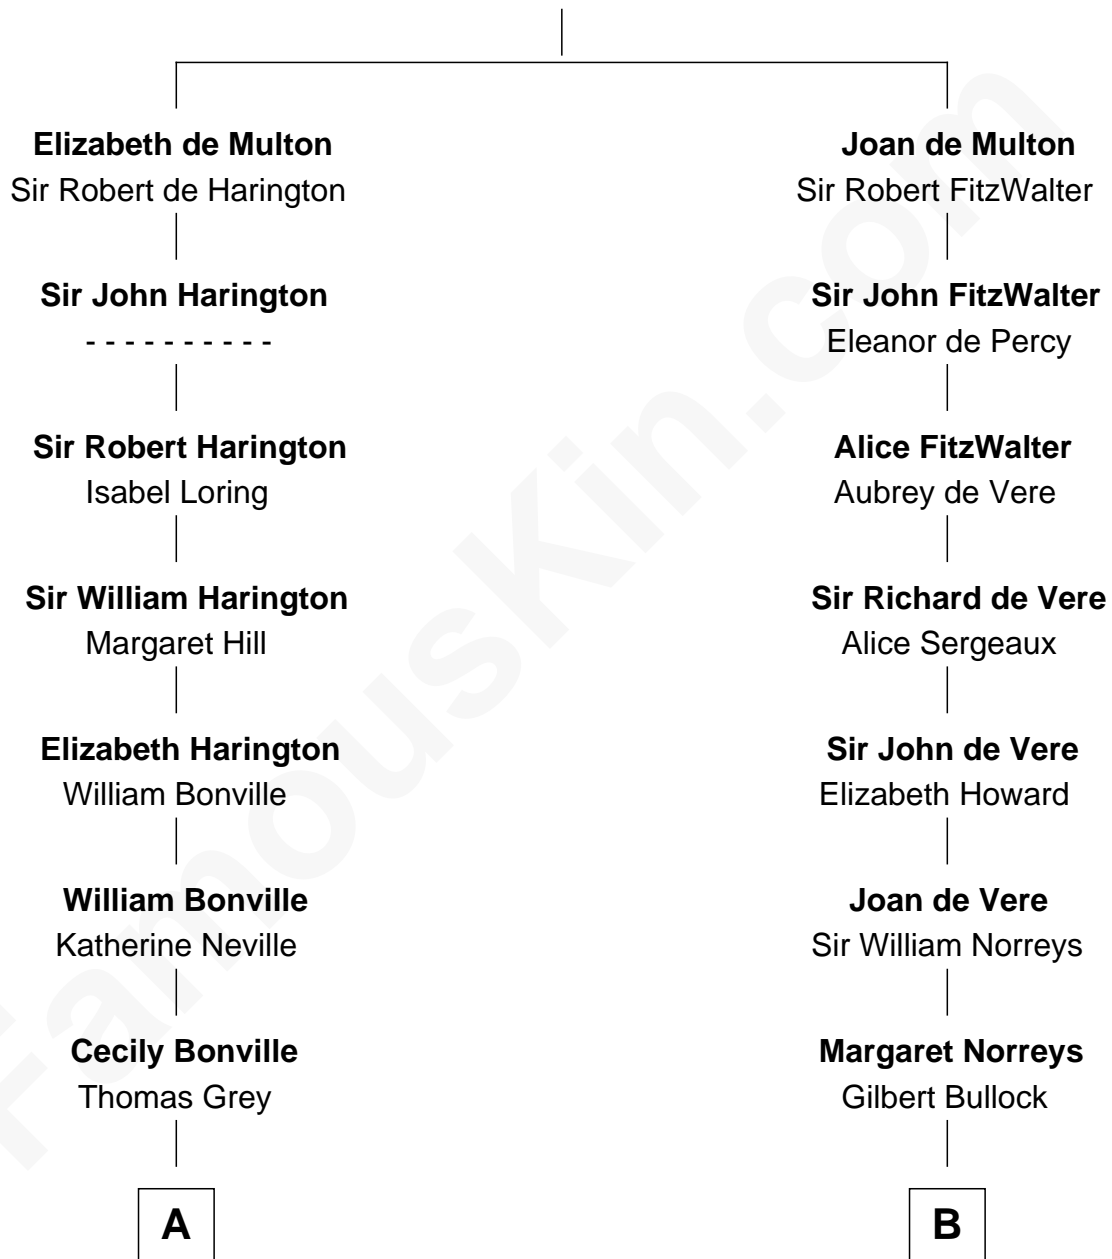

FamousKin.com Relationship Chart of

Herbert Hoover

31st U.S. President

15th cousin 6 times removed of

Samuel Howard

Boston Tea Party Participant

Sir Thomas de Multon

Eleanor de Burgh

C

—
Endymia Winn

Thomas Sherwood

—
Lucinda Sherwood

John Minthorn

—
Theodore Minthorn

Mary Wasley

—
Hulda Randall Minthorn