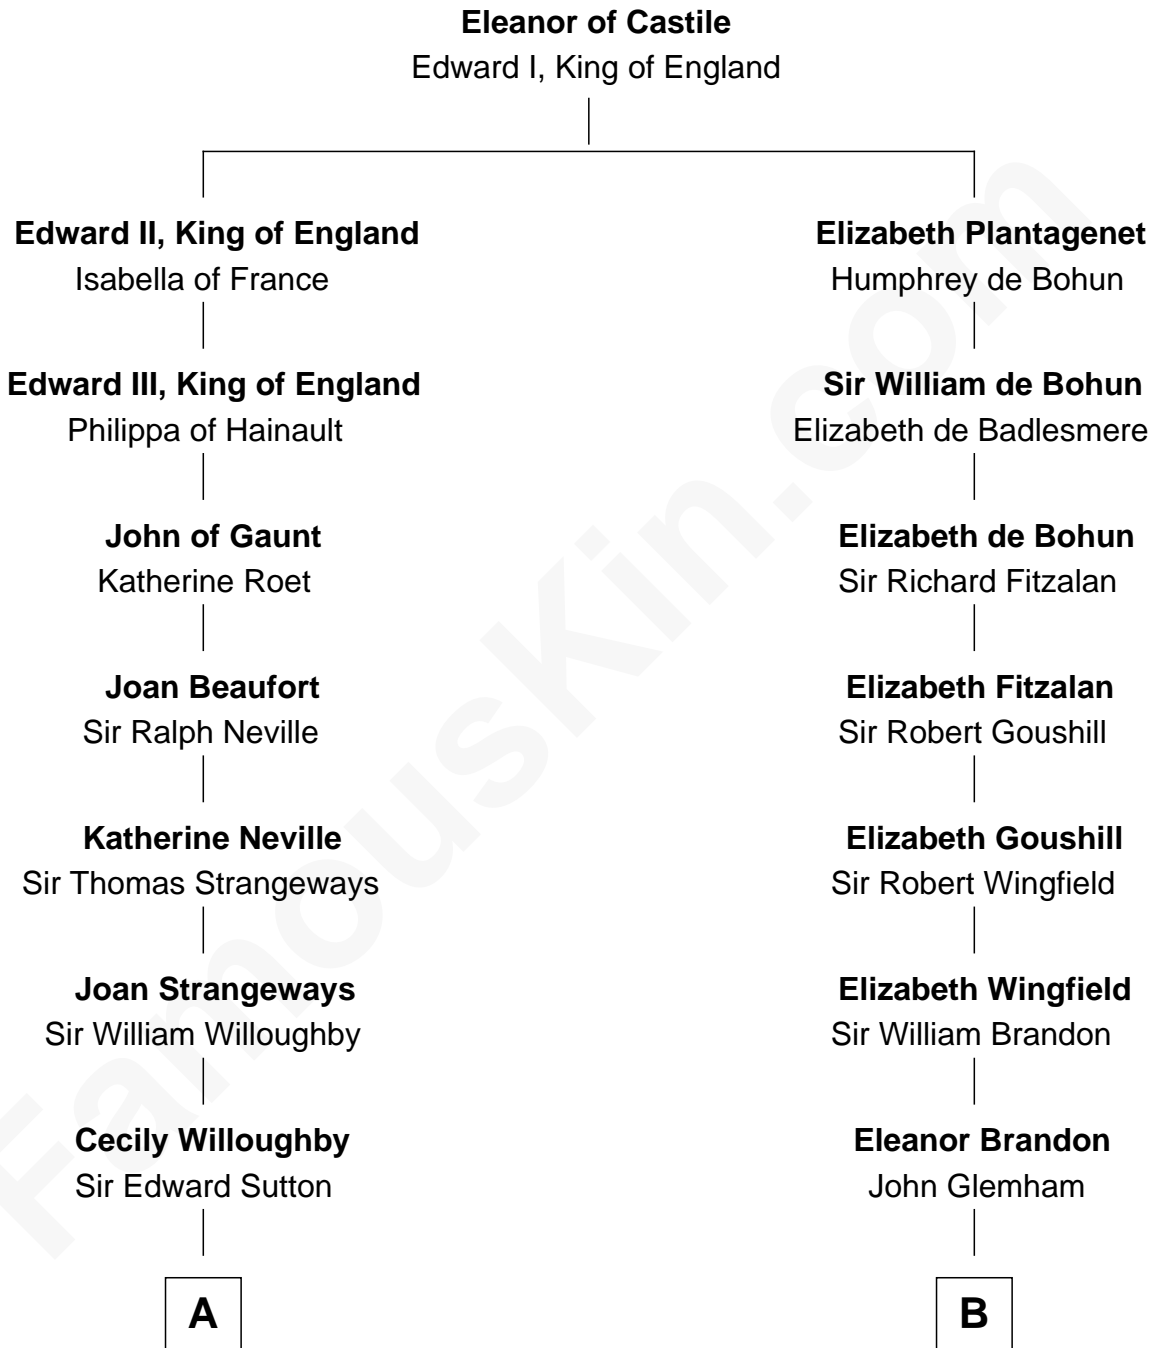

FamousKin.com Relationship Chart of

Herbert Hoover

31st U.S. President

16th cousin 5 times removed of

Eli Whitney

Inventor of the Cotton Gin

C

—
Endymia Winn

Thomas Sherwood

—
Lucinda Sherwood

John Minthorn

—
Theodore Minthorn

Mary Wasley

—
Hulda Randall Minthorn

Jessie Clark Hoover

—
Herbert Hoover

31st U.S. President

FamousKin.com