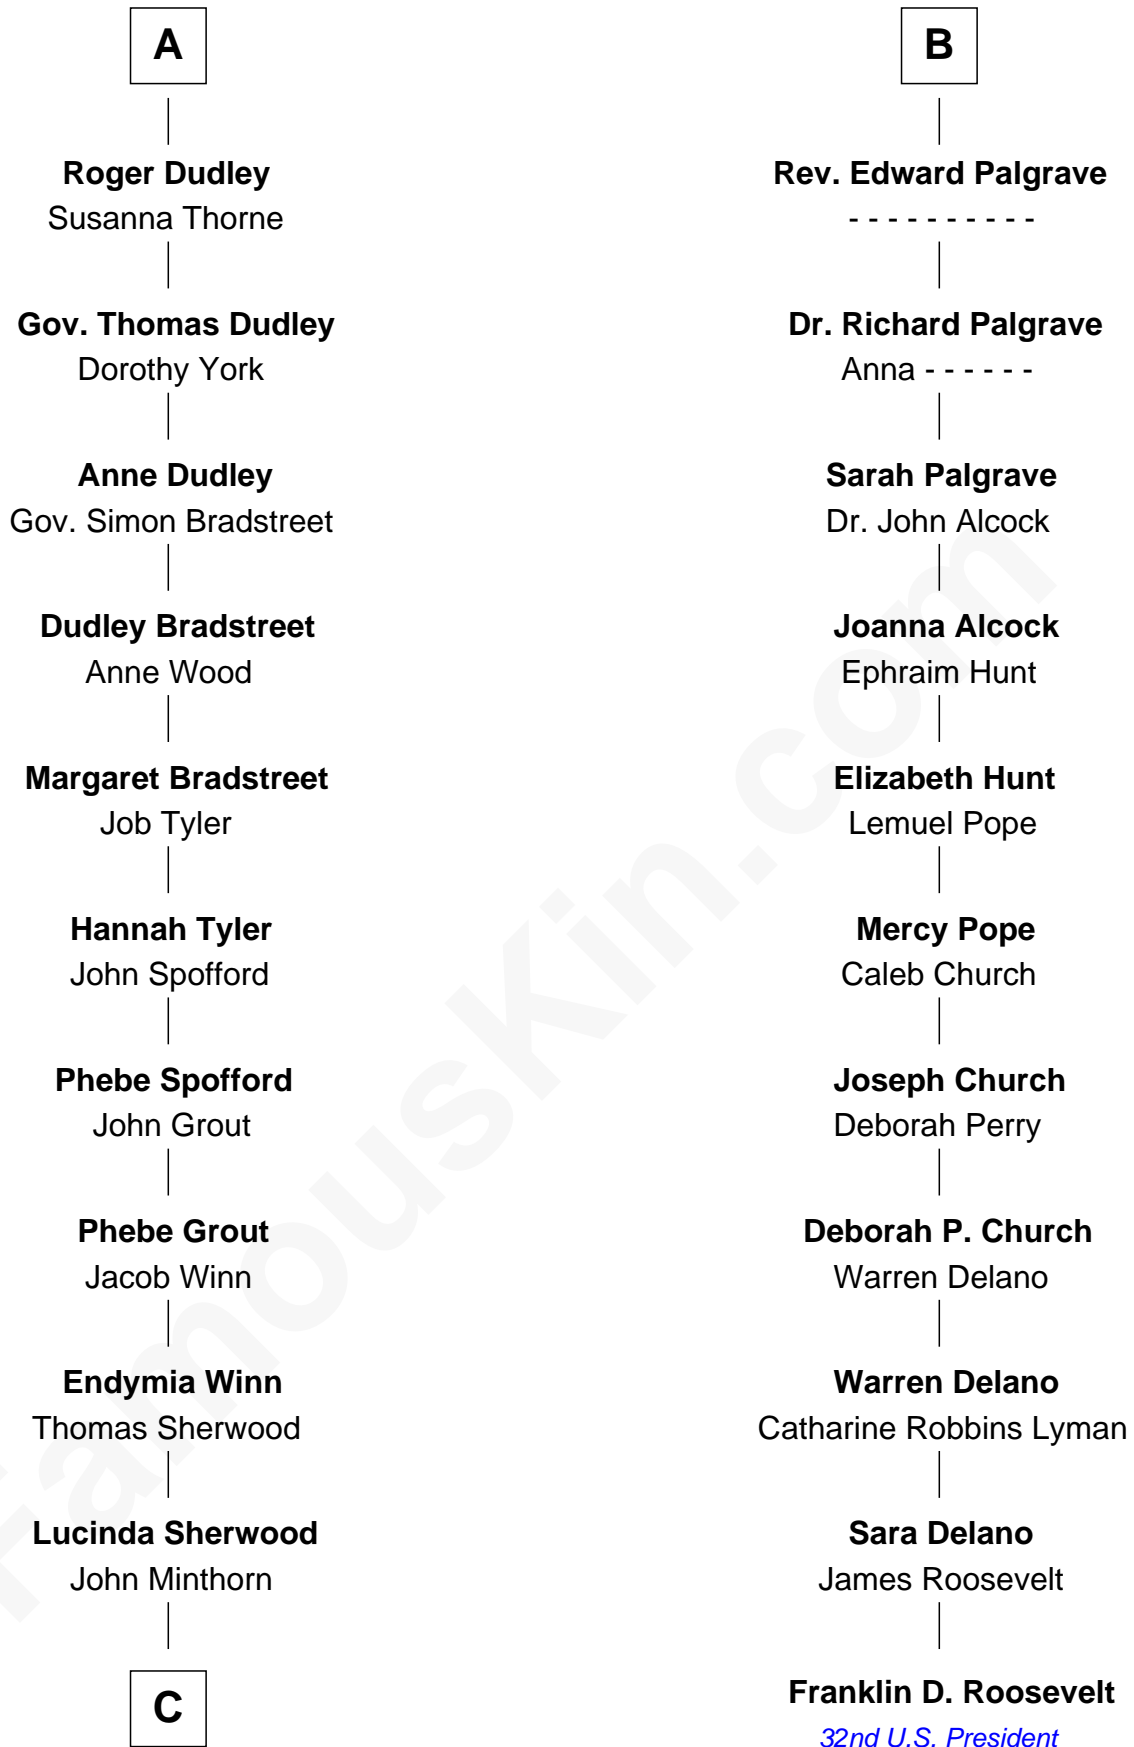

FamousKin.com Relationship Chart of

Herbert Hoover

31st U.S. President

17th cousin 2 times removed of

Franklin D. Roosevelt

32nd U.S. President

Richard Fitzalan
Eleanor Plantagenet

Alice Fitzalan
Sir Thomas de Holand

Sir Richard Fitzalan
Elizabeth de Bohun

Elizabeth Fitzalan
Sir Robert Goushill

Elizabeth Goushill
Sir Robert Wingfield

Elizabeth Wingfield
Sir William Brandon

Eleanor Brandon
John Glemham

Anne Glemham
Henry Palgrave

Thomas Palgrave
Alice Gunton

B

C

Theodore Minthorn

Mary Wasley

Hulda Randall Minthorn

Jessie Clark Hoover

Herbert Hoover