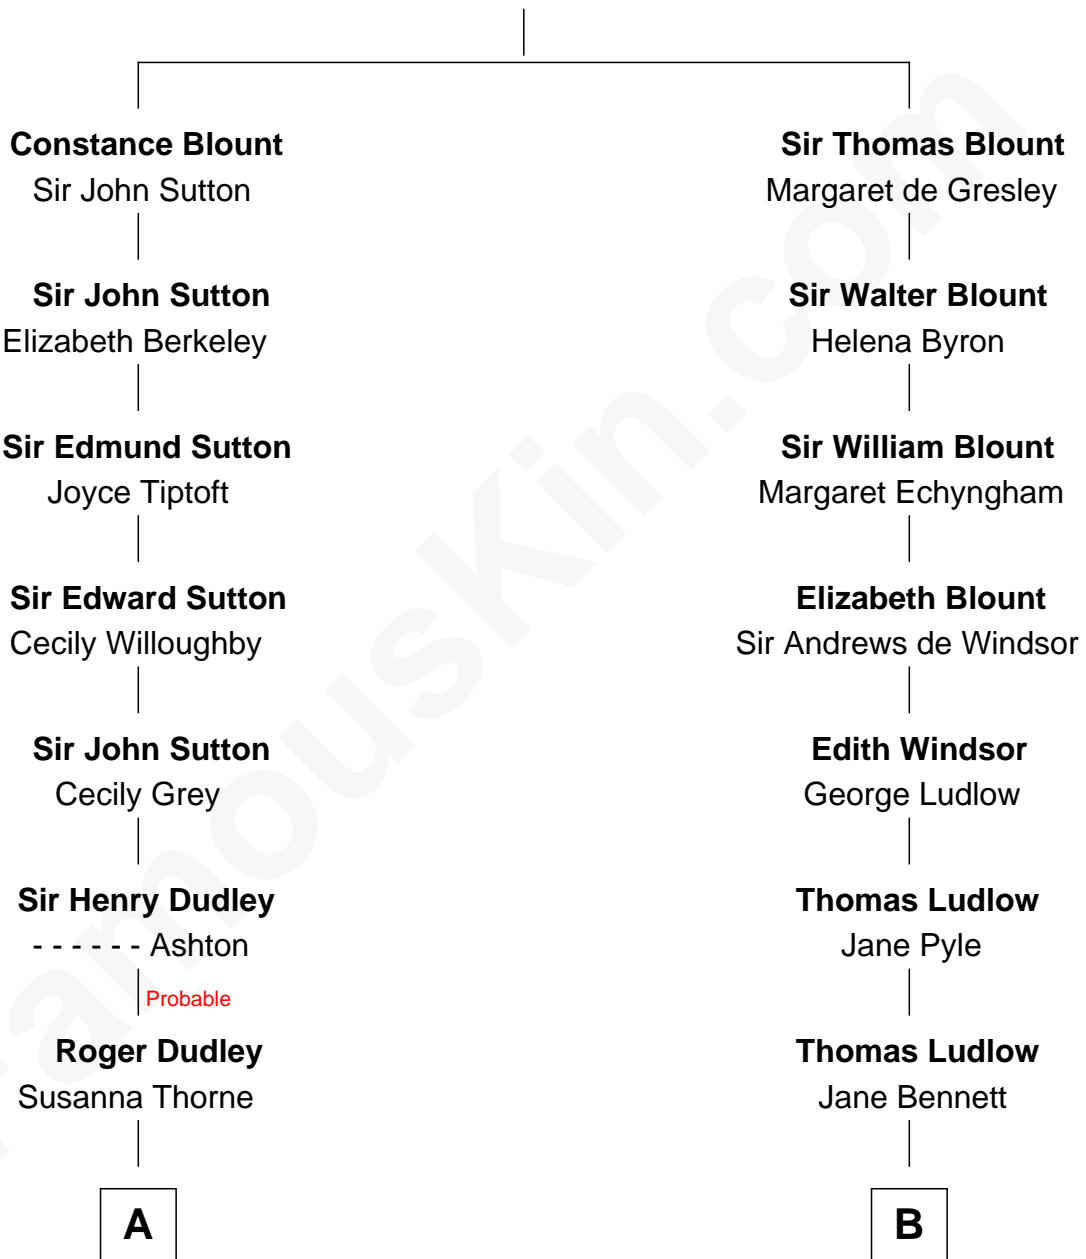

FamousKin.com Relationship Chart of

Herbert Hoover

31st U.S. President

15th cousin 3 times removed of

Eleanor Roosevelt

First Lady of President Franklin D. Roosevelt

Sir Walter Blount

Sancha de Ayala

C

—
Hulda Randall Minthorn

Jessie Clark Hoover

—
Herbert Hoover

31st U.S. President

FamousKin.com