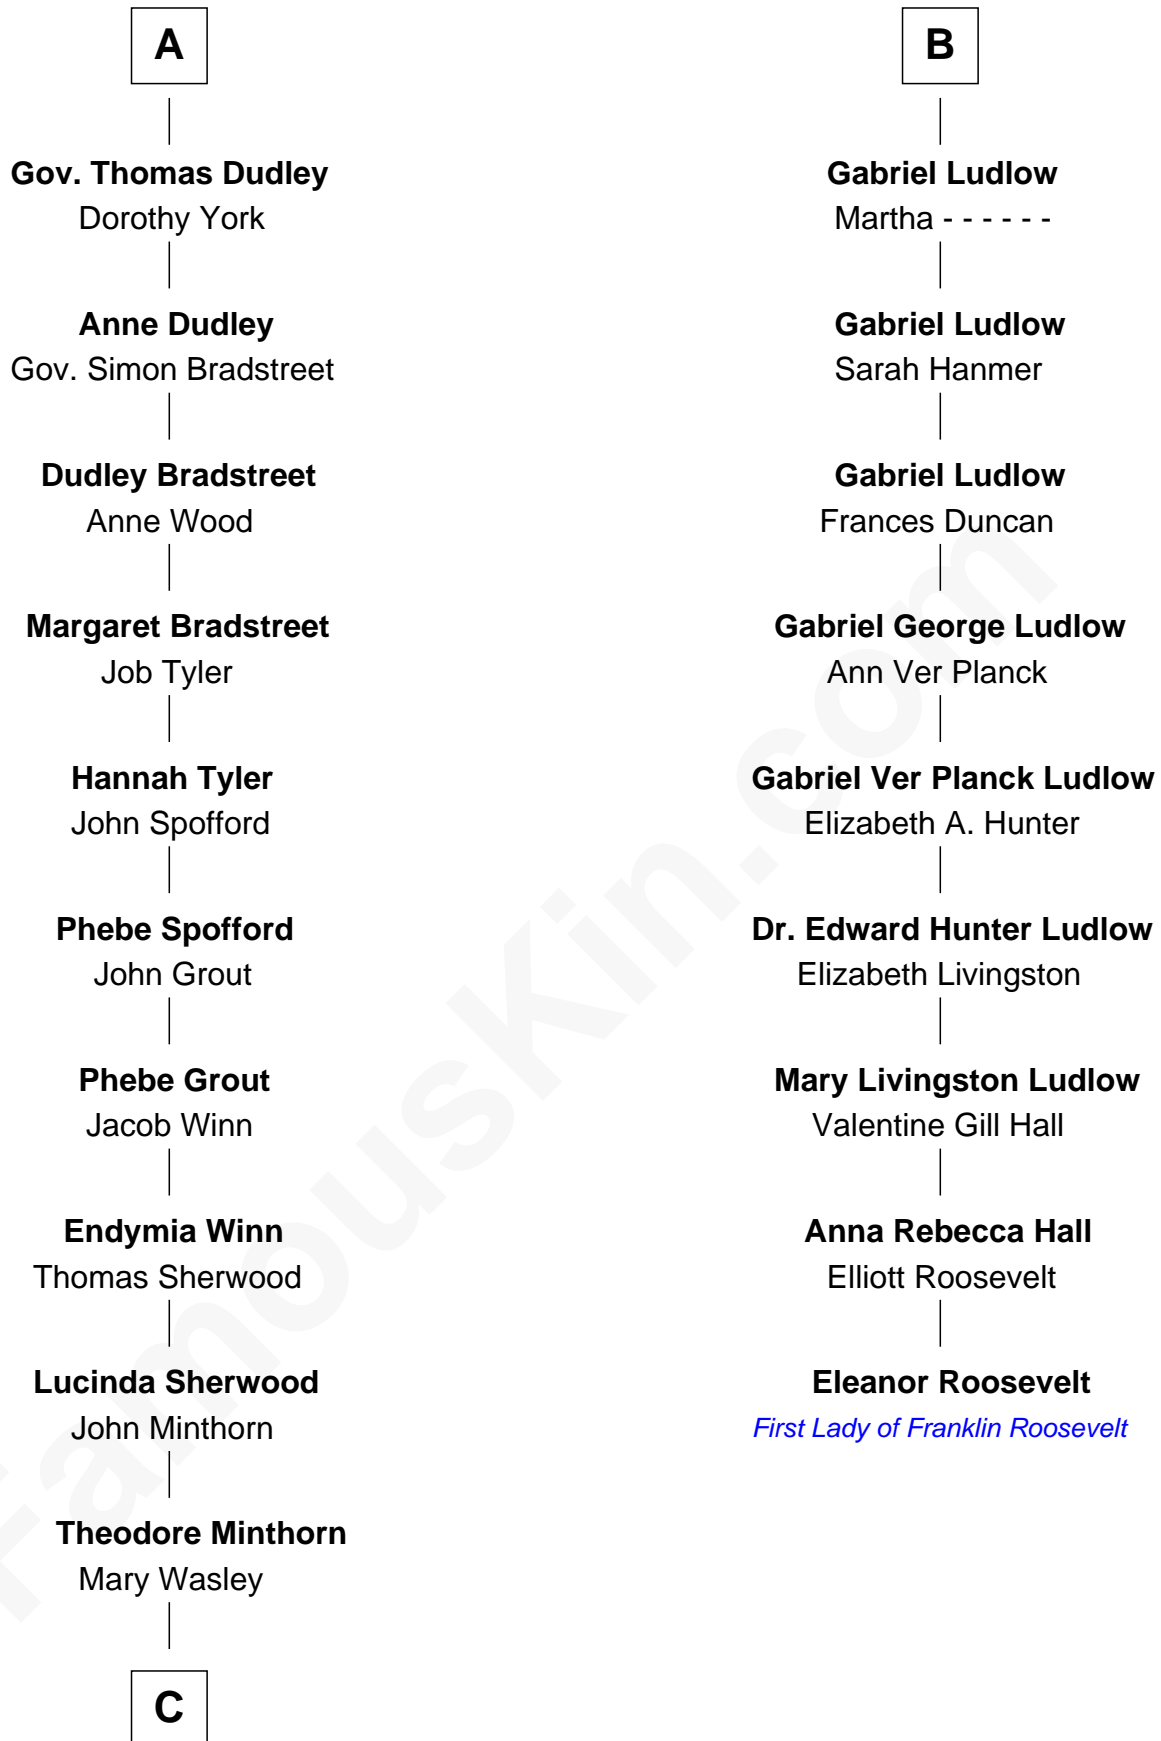

FamousKin.com Relationship Chart of

Herbert Hoover

31st U.S. President

15th cousin 3 times removed of

Eleanor Roosevelt

First Lady of President Franklin D. Roosevelt

Sir Walter Blount

Sancha de Ayala

C

—
Hulda Randall Minthorn

Jessie Clark Hoover

—
Herbert Hoover

31st U.S. President

FamousKin.com