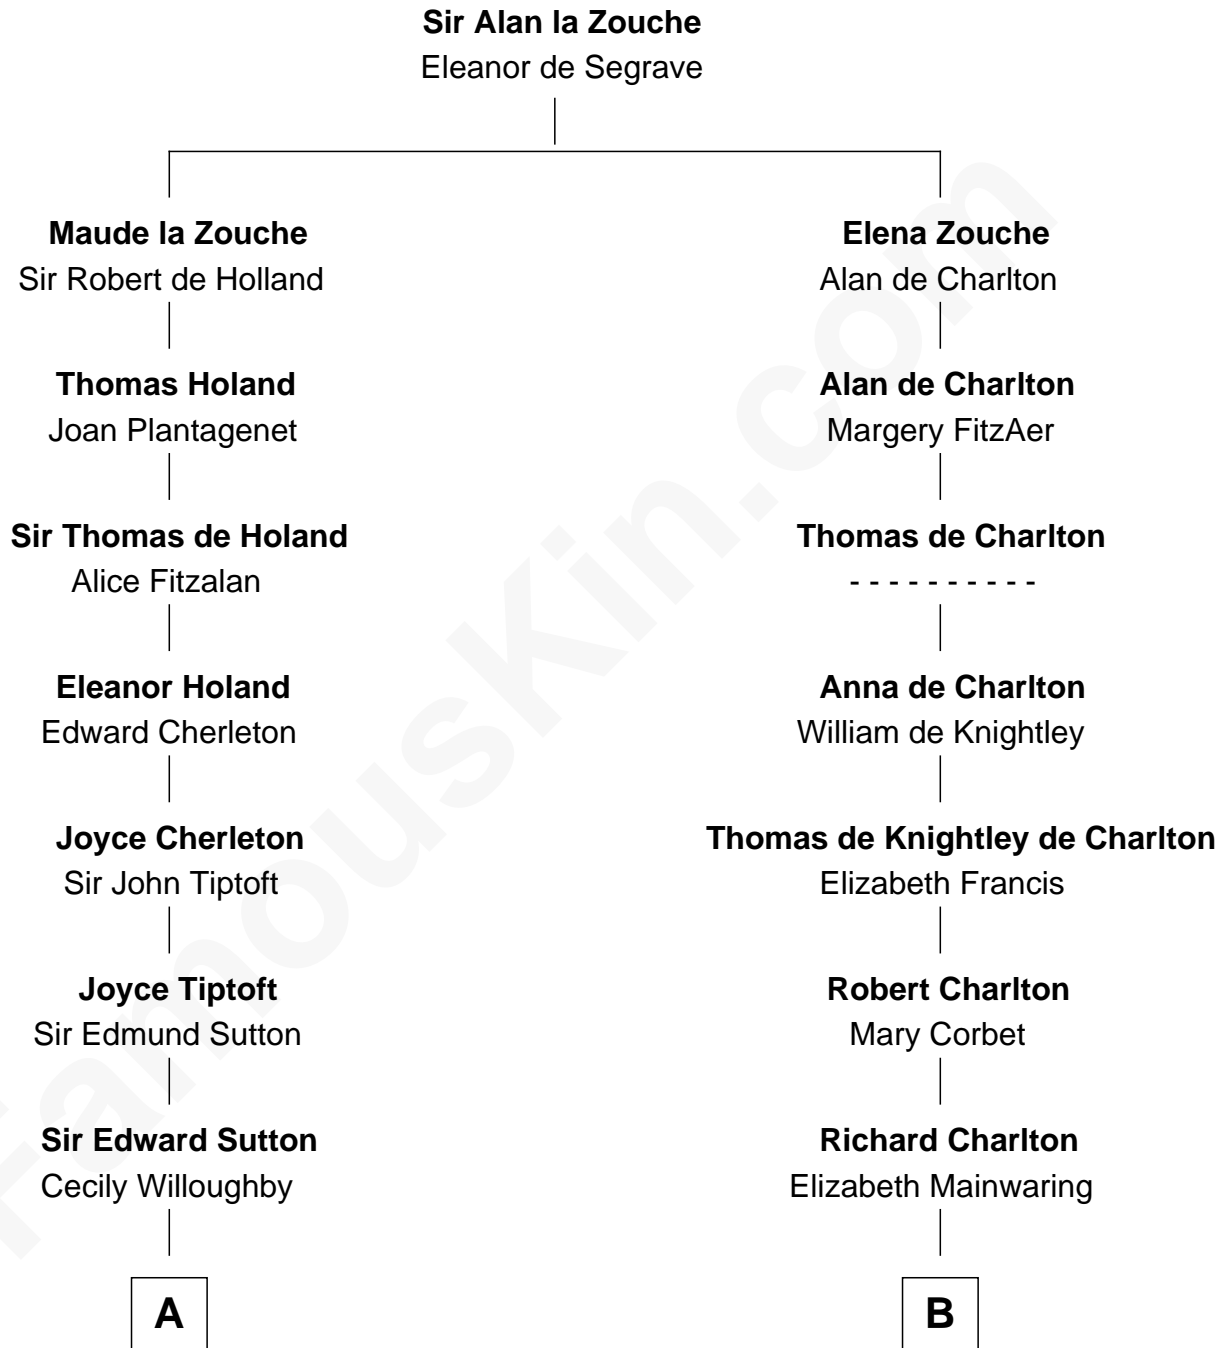

FamousKin.com Relationship Chart of

Herbert Hoover

31st U.S. President

20th cousin 1 time removed of

Alice (Lee) Roosevelt

First Wife of President Theodore Roosevelt

C

Endymia Winn
Thomas Sherwood

Lucinda Sherwood
John Minthorn

Theodore Minthorn
Mary Wasley

Hulda Randall Minthorn
Jessie Clark Hoover

Herbert Hoover
31st U.S. President

D

Nathaniel Cabot Lee
Mary Ann Cabot

John Clarke Lee
Harriet Paine Rose

George Cabot Lee
Caroline Watts Haskell

Alice (Lee) Roosevelt
Wife of President Theodore Roosevelt