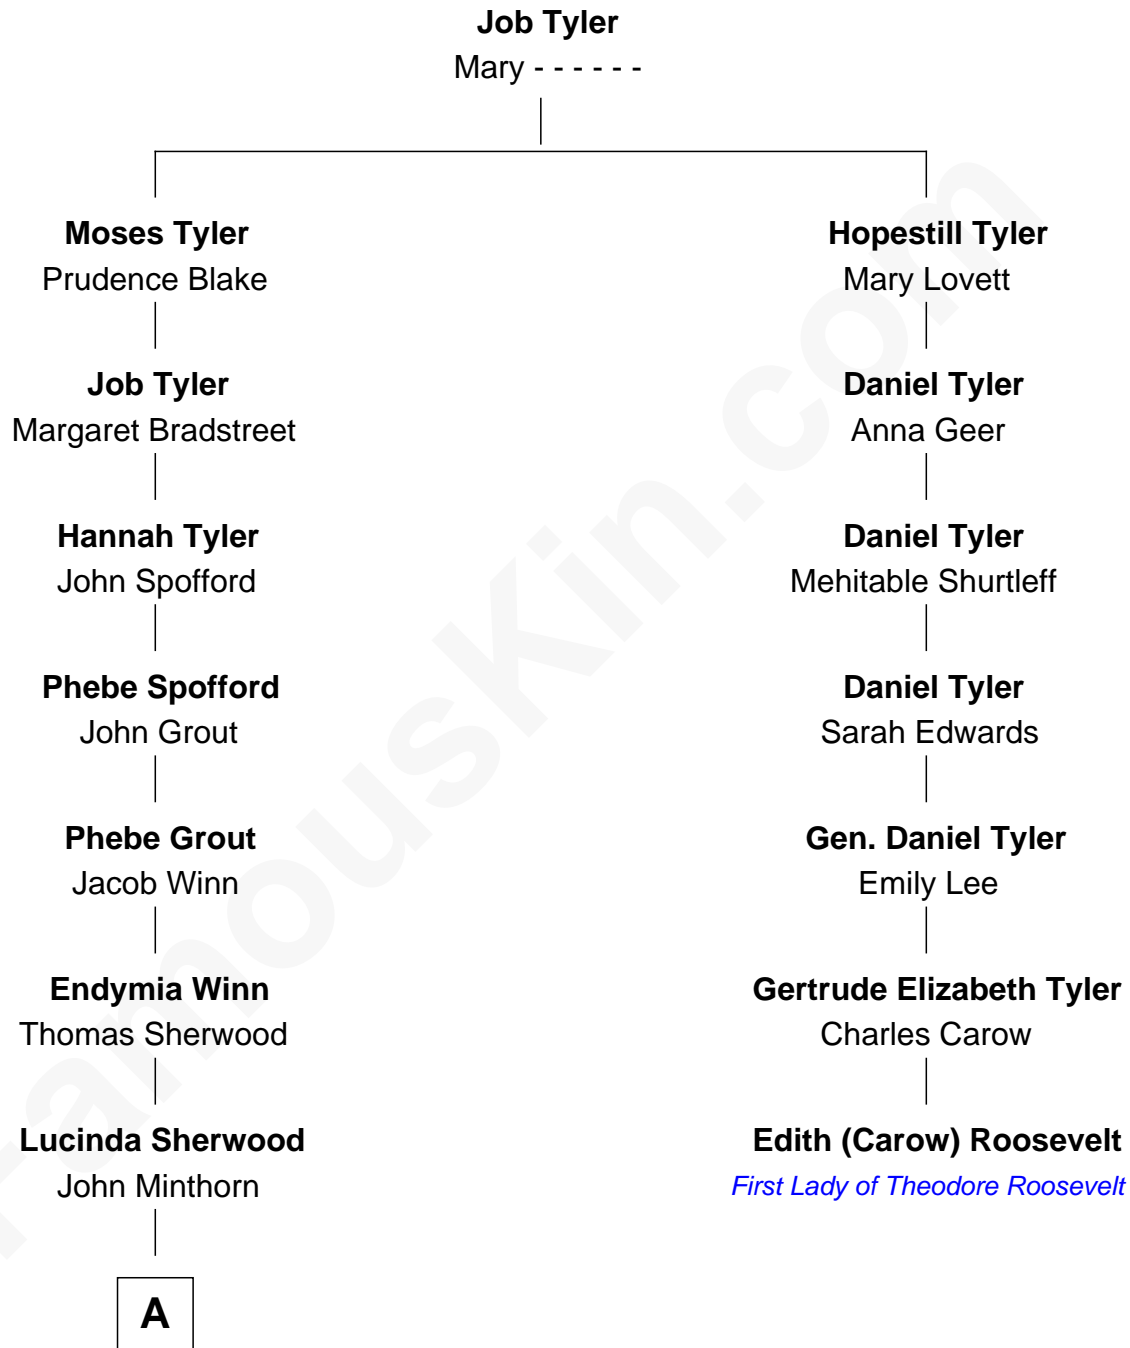

# FamousKin.com Relationship Chart of

**Herbert Hoover**

*31st U.S. President*

6th cousin 3 times removed of

**Edith (Carow) Roosevelt**

*First Lady of President Theodore Roosevelt*

**A**

—  
**Theodore Minthorn**

Mary Wasley

—  
**Hulda Randall Minthorn**

Jessie Clark Hoover

—  
**Herbert Hoover**

*31st U.S. President*

FamousKin.com