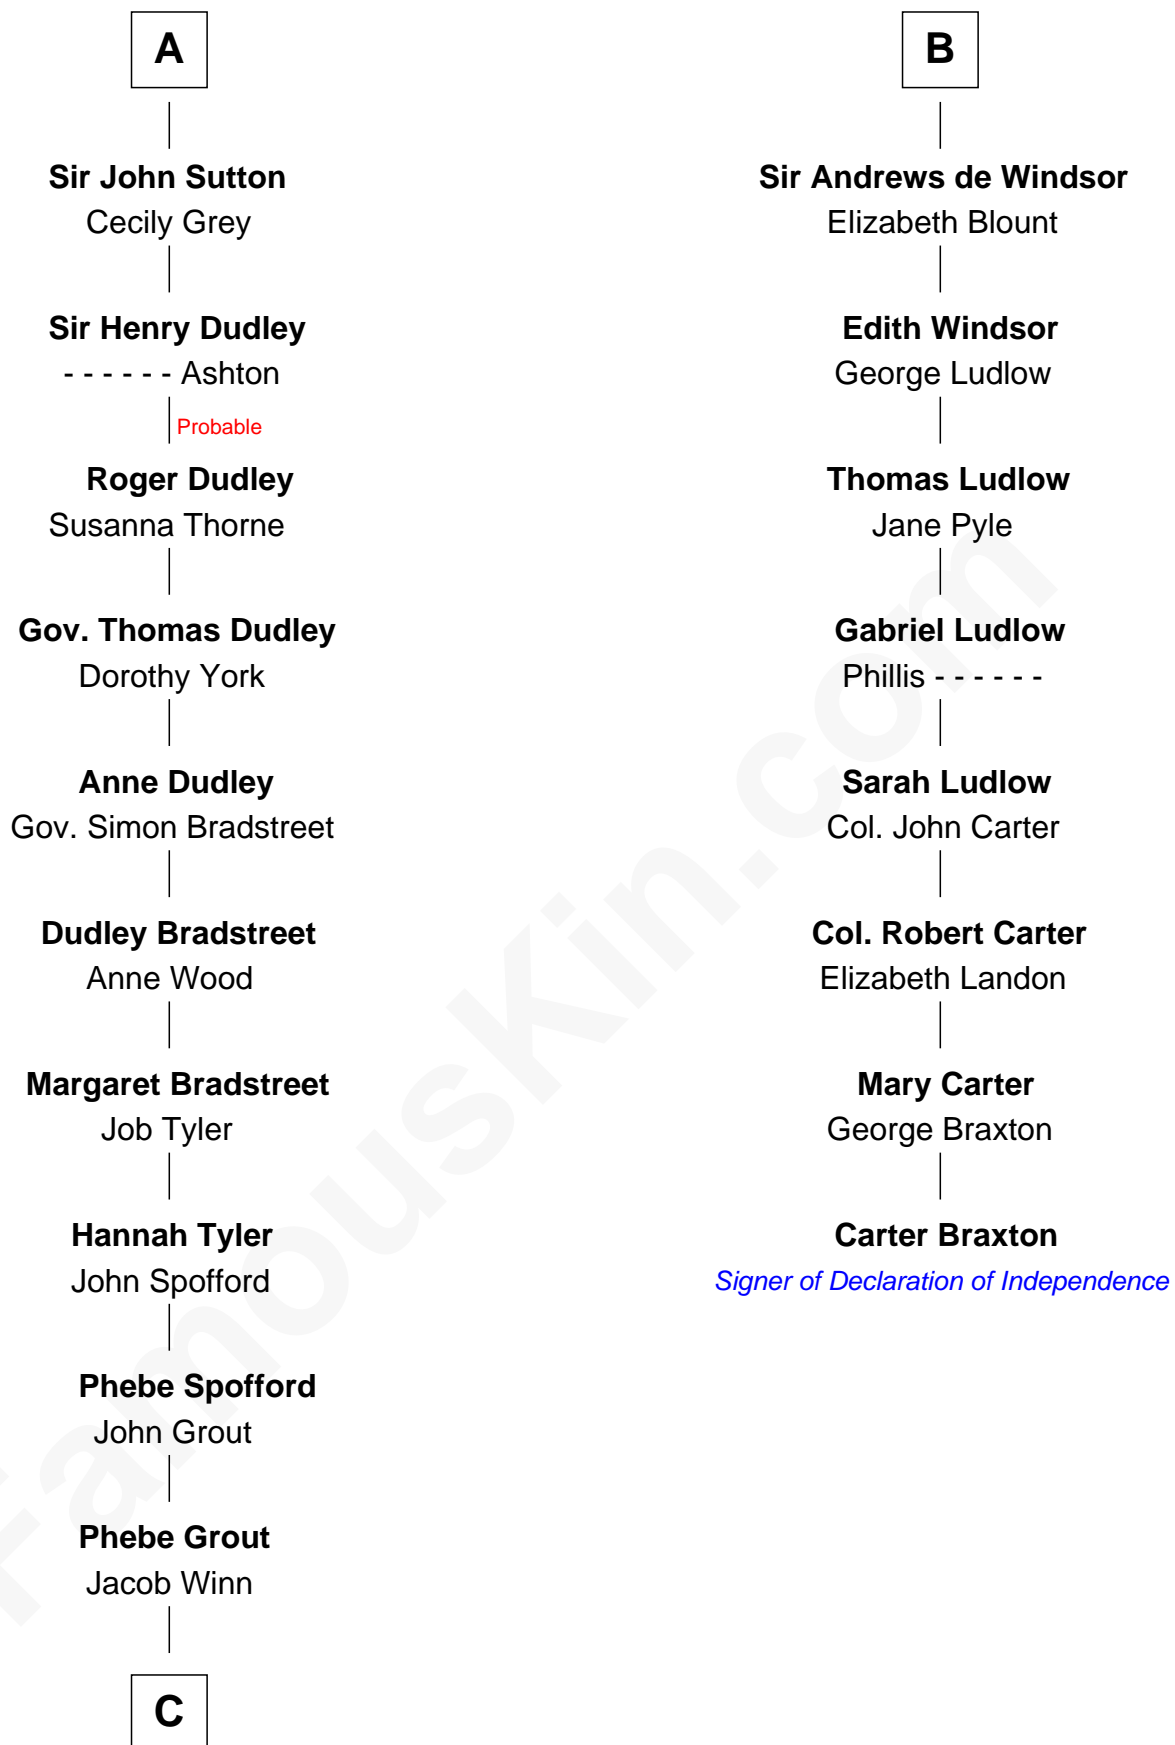

FamousKin.com Relationship Chart of

Herbert Hoover

31st U.S. President

14th cousin 7 times removed of

Carter Braxton

Signer of the Declaration of Independence

C

—
Endymia Winn

Thomas Sherwood

—
Lucinda Sherwood

John Minthorn

—
Theodore Minthorn

Mary Wasley

—
Hulda Randall Minthorn

Jessie Clark Hoover

—
Herbert Hoover

31st U.S. President