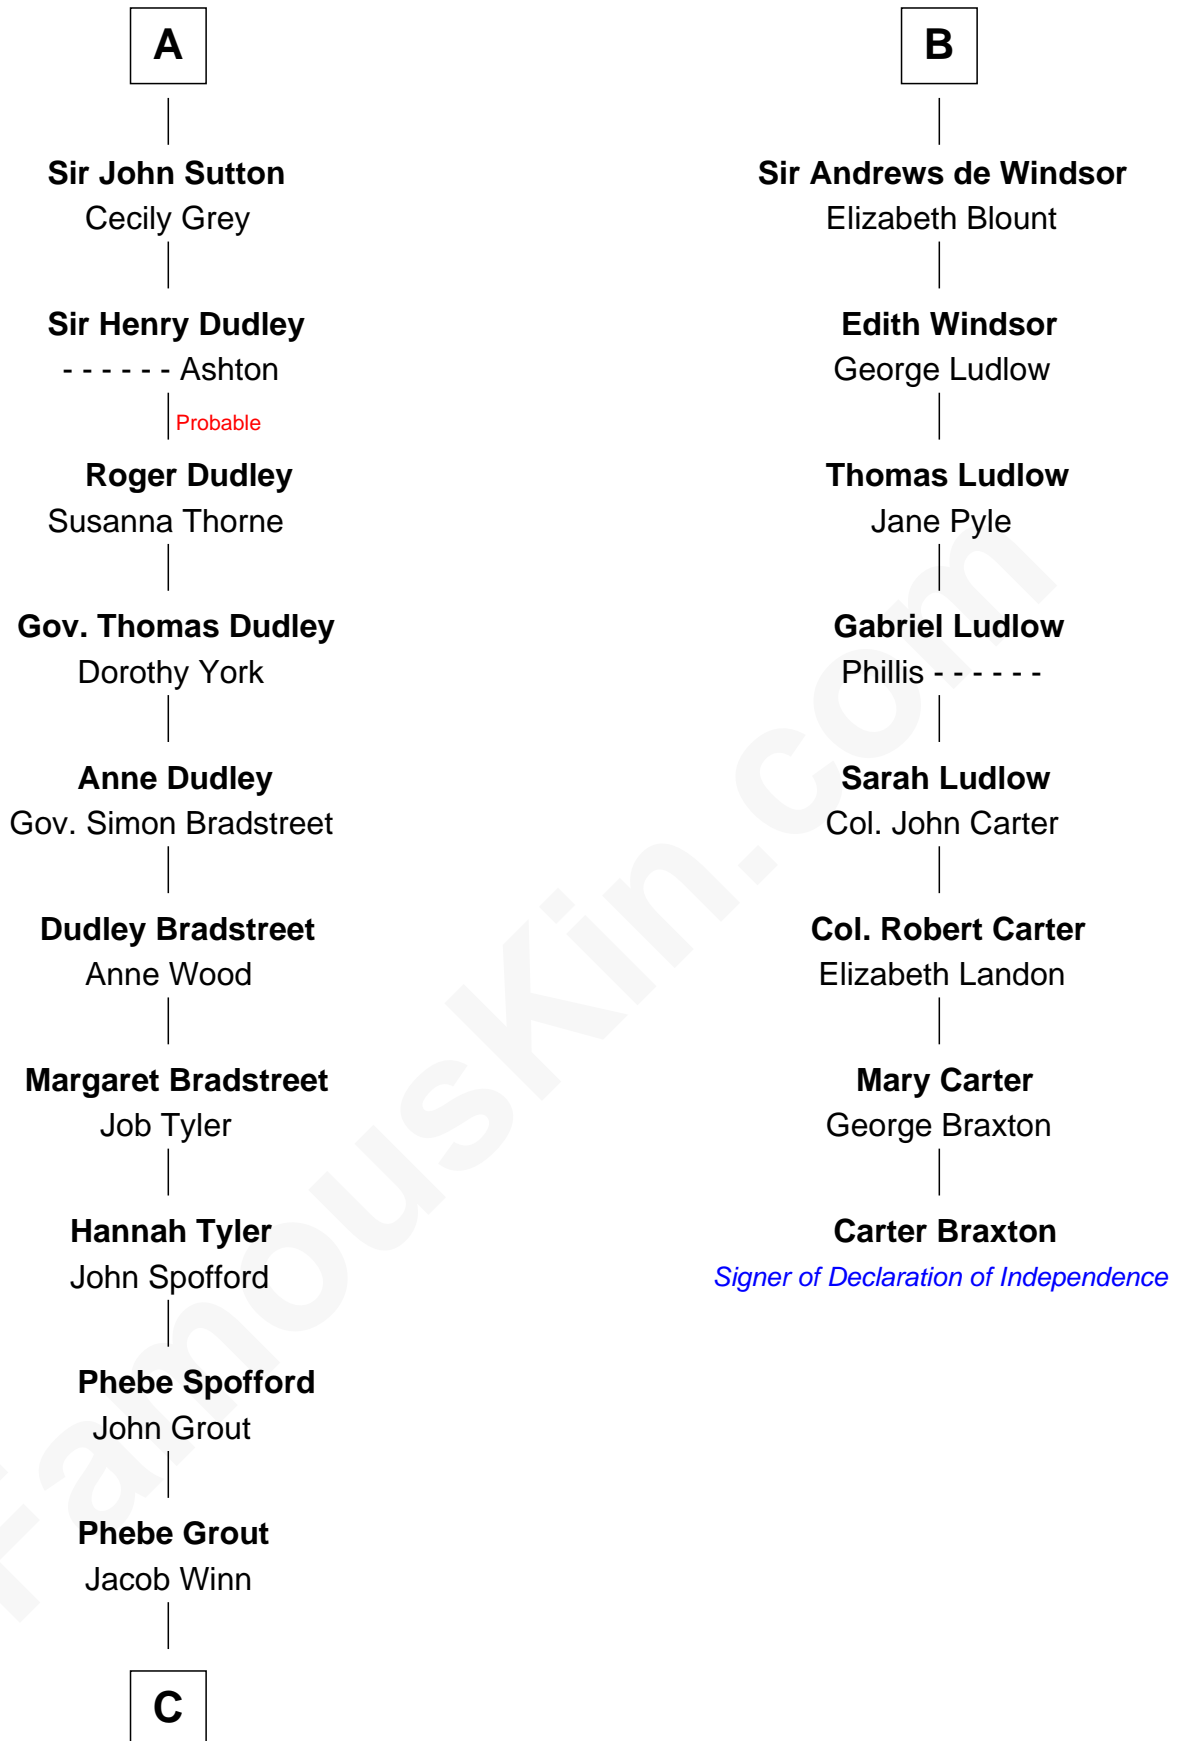

## Relationship Chart of

**Herbert Hoover**

*31st U.S. President*

14th cousin 7 times removed of

**Carter Braxton**

*Signer of the Declaration of Independence*

**C**

—  
**Endymia Winn**

Thomas Sherwood

—  
**Lucinda Sherwood**

John Minthorn

—  
**Theodore Minthorn**

Mary Wasley

—  
**Hulda Randall Minthorn**

Jessie Clark Hoover

—  
**Herbert Hoover**