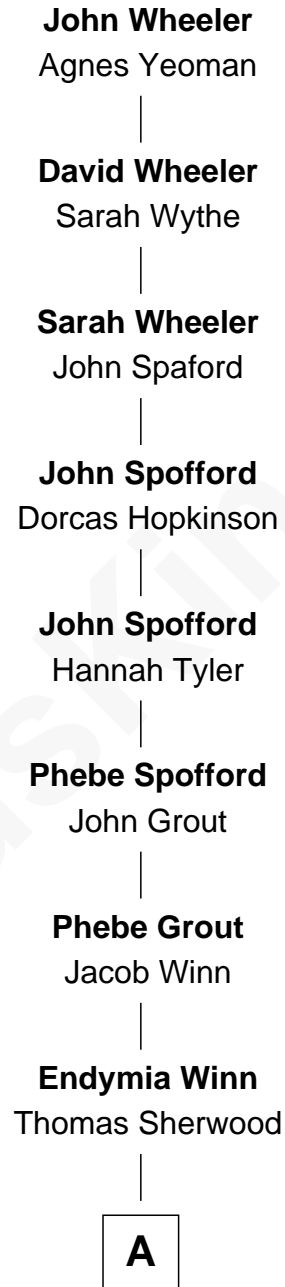

# FamousKin.com Relationship Chart of

**Herbert Hoover**

*31st U.S. President*

9th Great-grandson of

**John Wheeler**

*(c1589 - c1670) Great Migration Immigrant 1639*

**A**

|  
**Lucinda Sherwood**

John Minthorn

|  
**Theodore Minthorn**

Mary Wasley

|  
**Hulda Randall Minthorn**

Jessie Clark Hoover

|  
**Herbert Hoover**

*31st U.S. President*