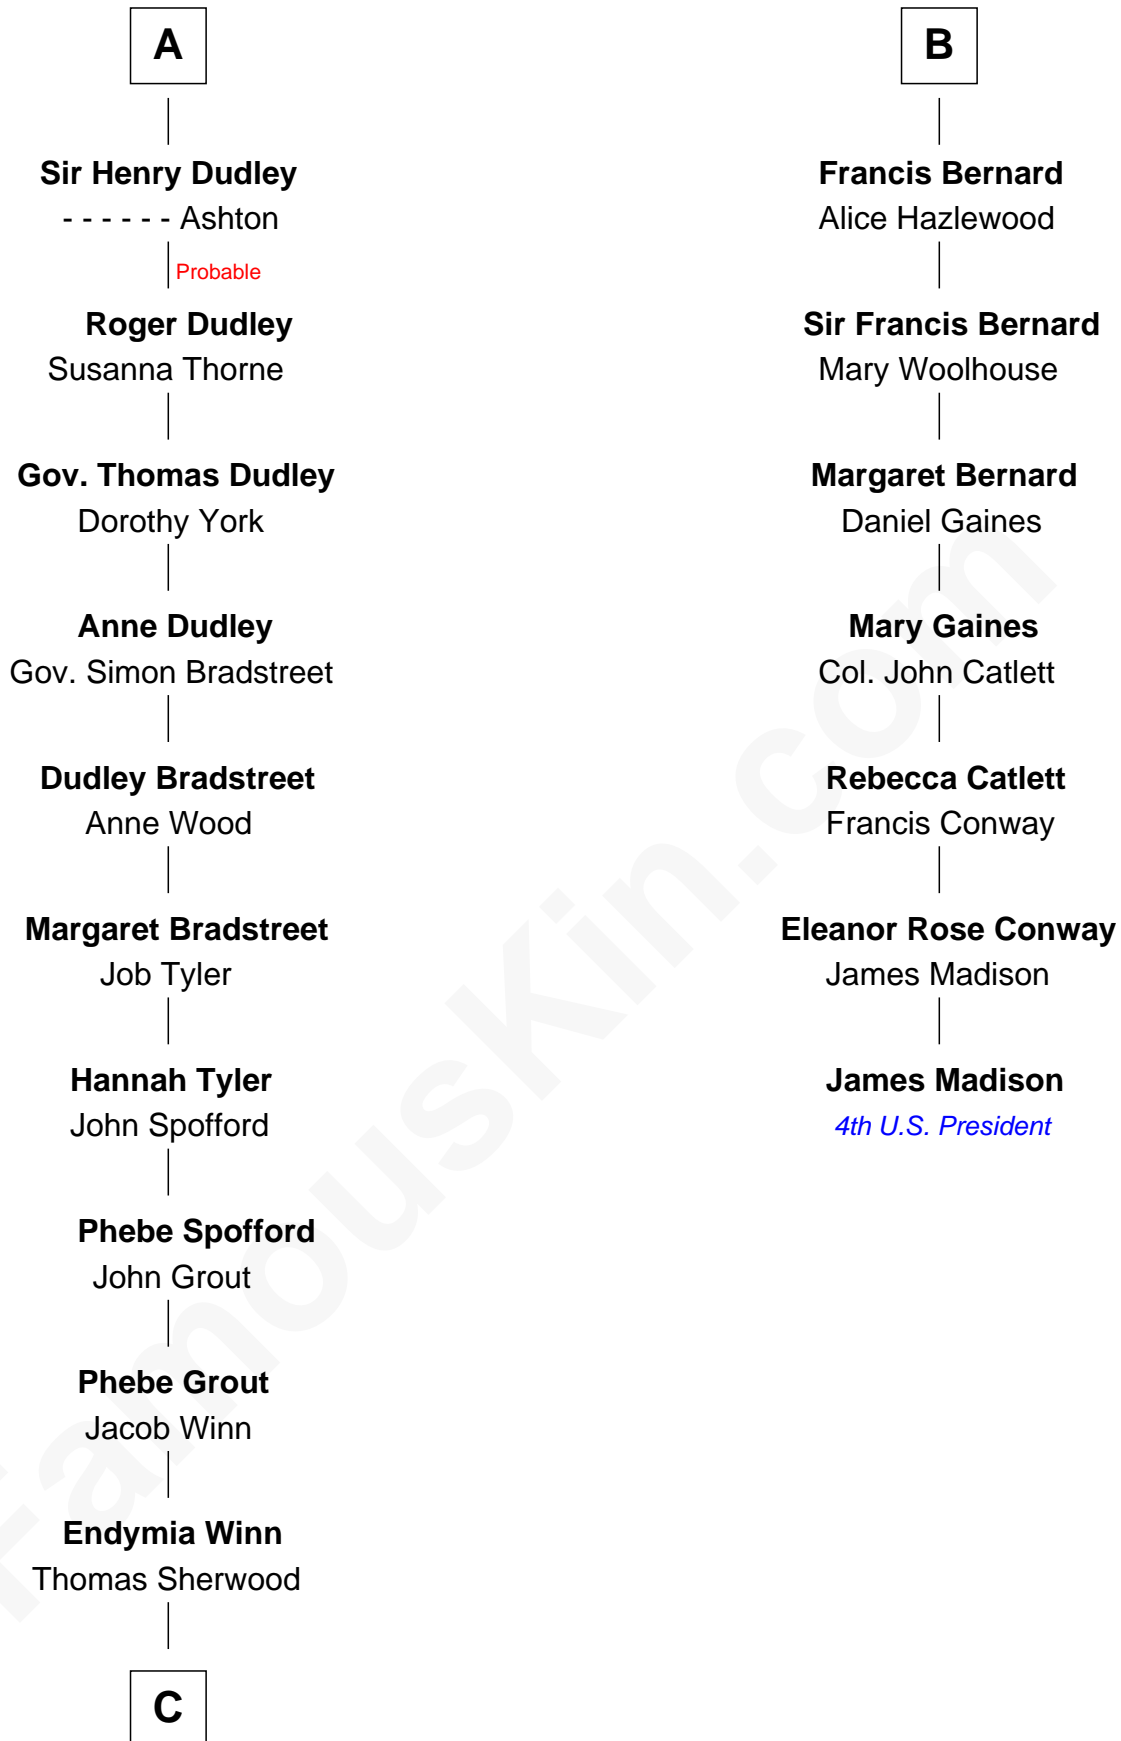

FamousKin.com Relationship Chart of

Herbert Hoover

31st U.S. President

13th cousin 7 times removed of

James Madison

4th U.S. President

Sir William de Ros
Margery de Badlesmere

Thomas de Ros
Beatrice de Stafford

Margaret de Ros
Sir Reynold Grey

Margaret Grey
Sir William Bonville

William Bonville
Elizabeth Harington

William Bonville
Katherine Neville

Cecily Bonville
Thomas Grey

Cecily Grey
Sir John Sutton

A

Maud de Roos
John de Welles

Margery de Welles
Stephen le Scrope

John le Scrope
Elizabeth Chaworth

Elizabeth le Scrope
Sir Henry le Scrope

Margaret Scrope
John Bernard

John Bernard
Margaret Daundelyn

John Bernard
Cecily Muscote

B

C

—
Lucinda Sherwood

John Minthorn

—
Theodore Minthorn

Mary Wasley

—
Hulda Randall Minthorn

Jessie Clark Hoover

—
Herbert Hoover

31st U.S. President