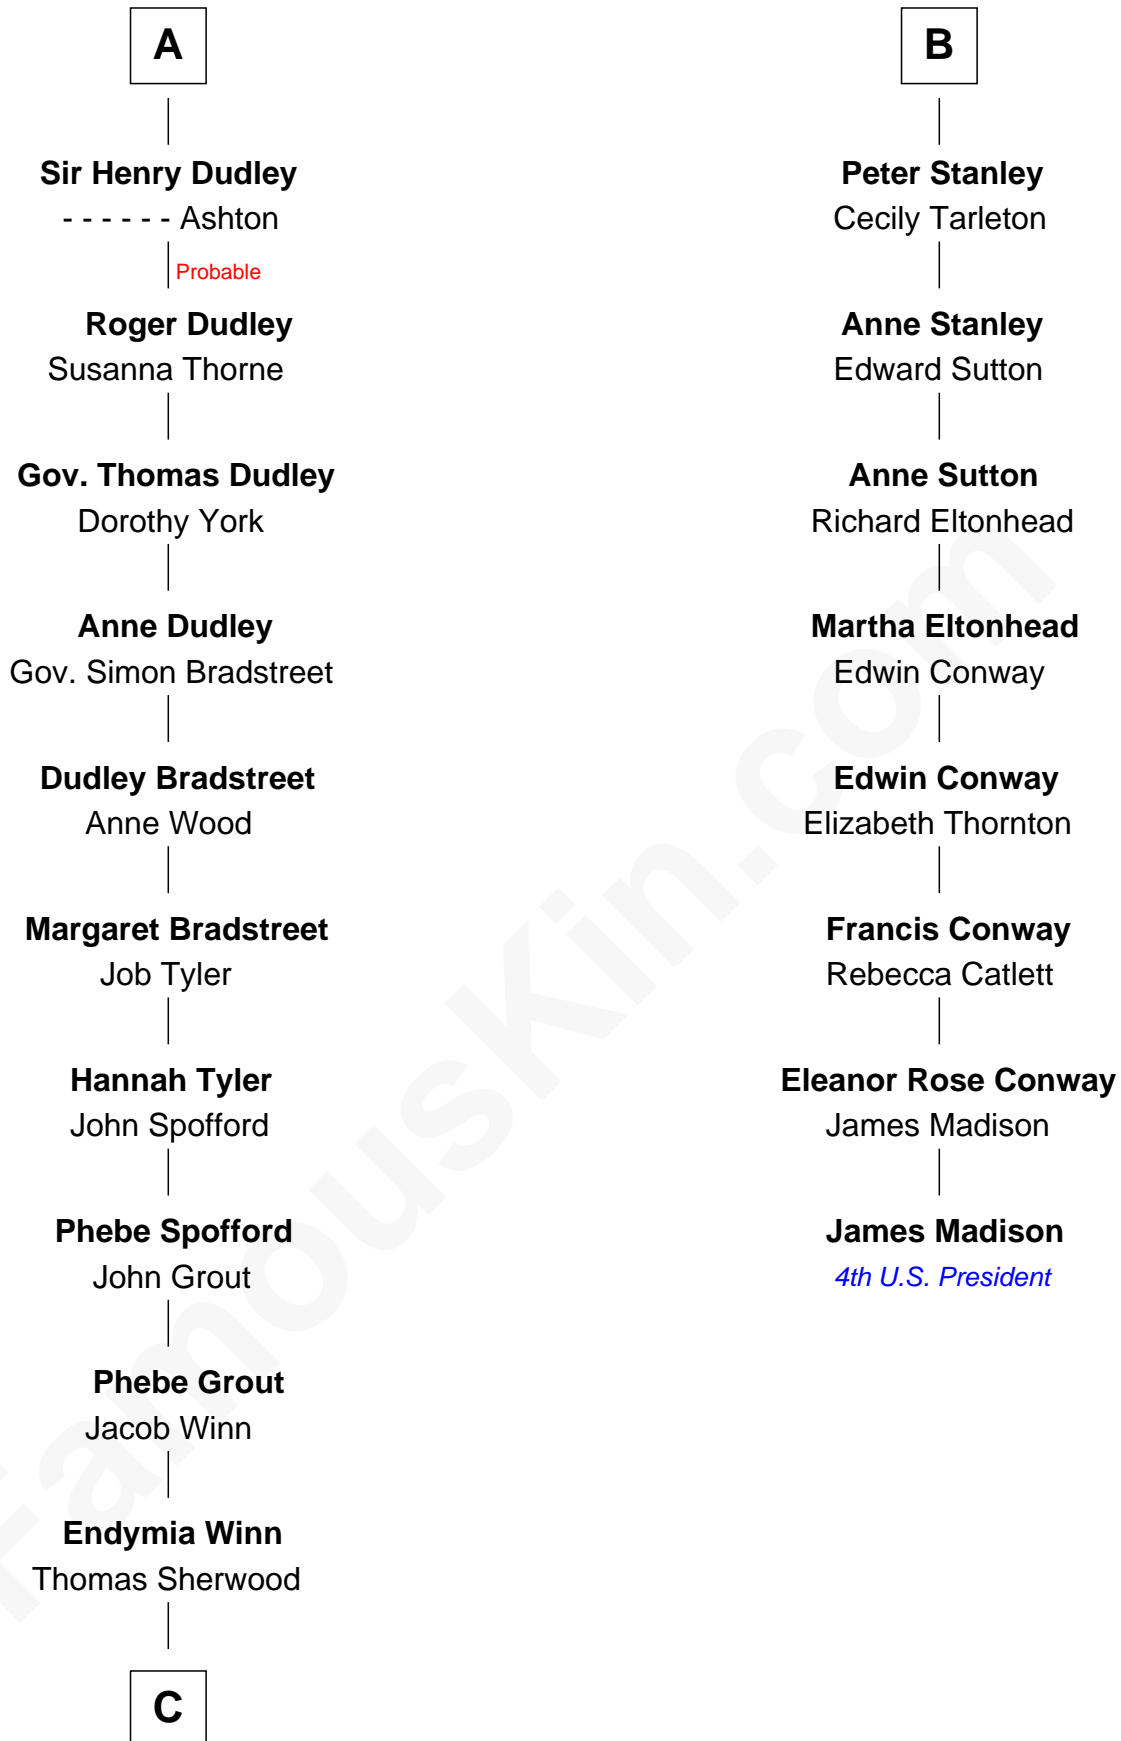

FamousKin.com Relationship Chart of

Herbert Hoover

31st U.S. President

14th cousin 6 times removed of

James Madison

4th U.S. President

Sir Robert de Holland

Maude la Zouche

C

—
Lucinda Sherwood

John Minthorn

—
Theodore Minthorn

Mary Wasley

—
Hulda Randall Minthorn

Jessie Clark Hoover

—
Herbert Hoover

31st U.S. President

FamousKin.com