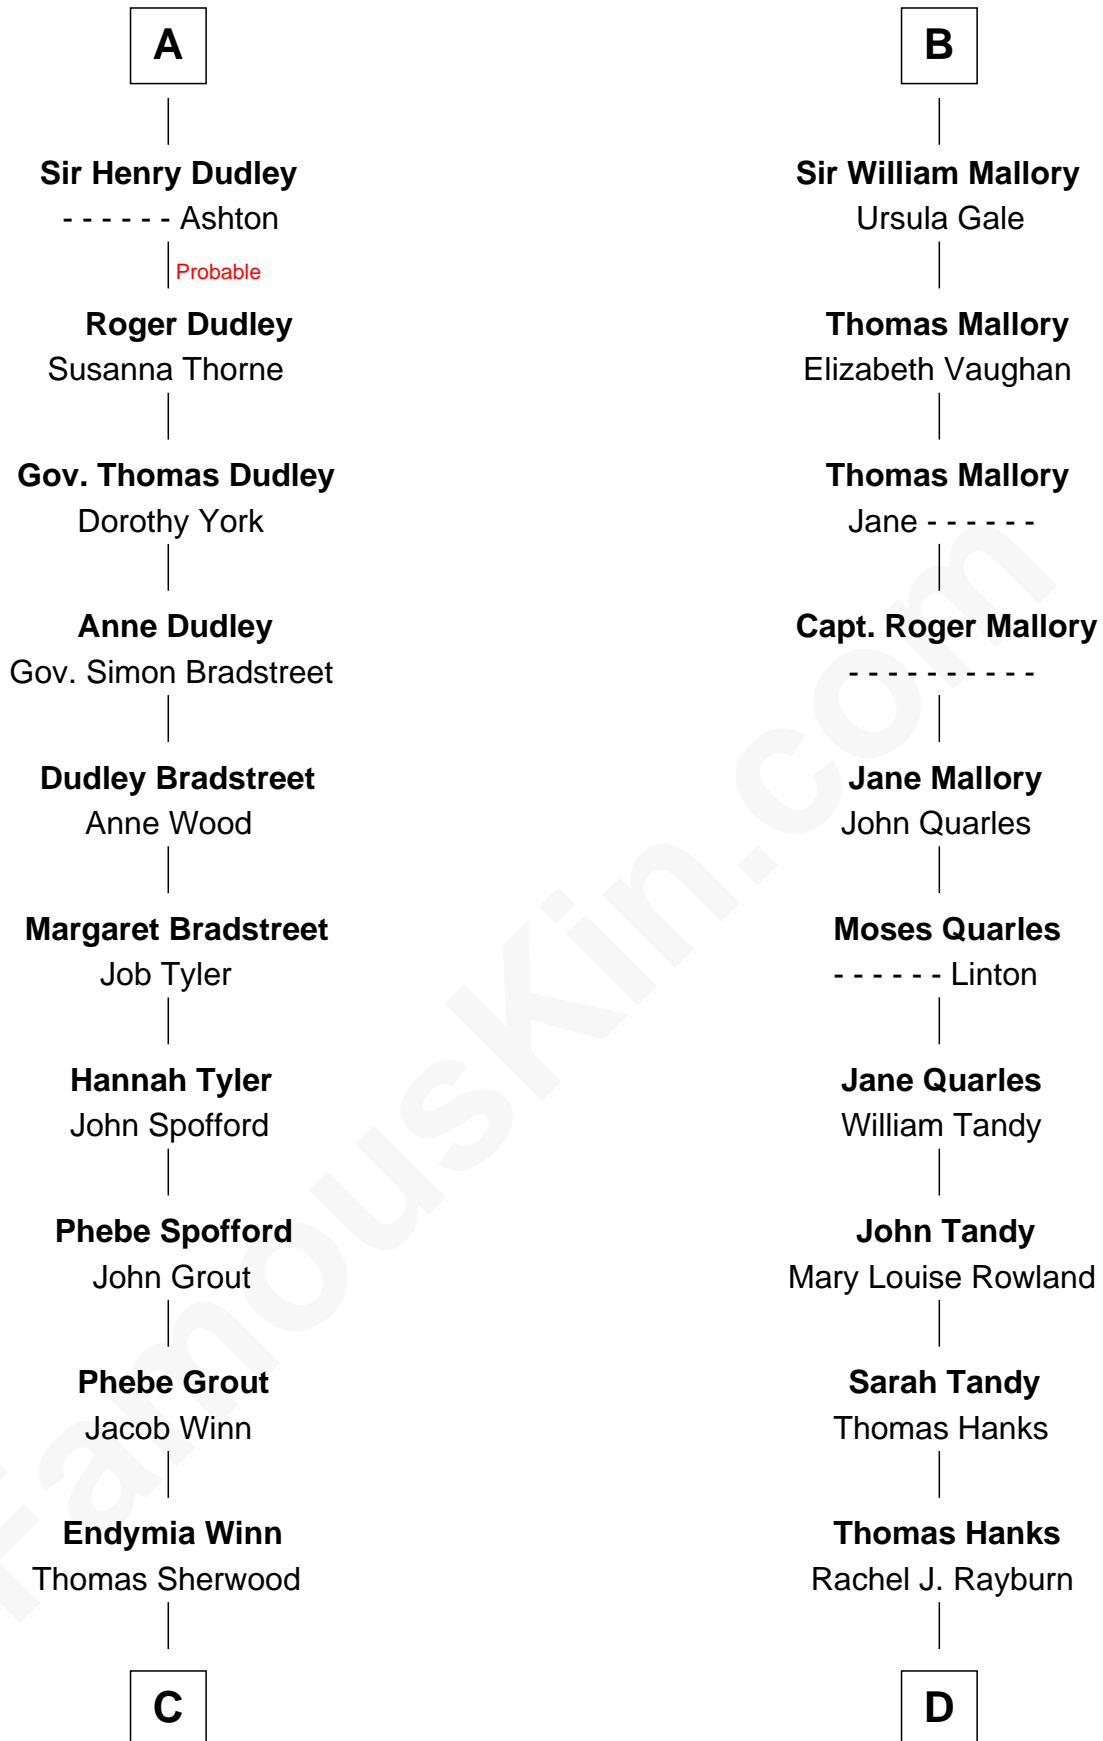

FamousKin.com Relationship Chart of

Herbert Hoover
31st U.S. President

20th cousin of

Tom Hanks
Movie Actor

Edmund Fitzalan
Alice de Warenne

Richard Fitzalan
Eleanor Plantagenet

Alice Fitzalan
Sir Thomas de Holand

Eleanor Holand
Edward Cherleton

Joyce Cherleton
Sir John Tiptoft

Joyce Tiptoft
Sir Edmund Sutton

Sir Edward Sutton
Cecily Willoughby

Sir John Sutton
Cecily Grey

A

Aline Fitzalan
Sir Roger le Strange

Lucy le Strange
Sir William Willoughby

Margery Willoughby
Sir William FitzHugh

Lora FitzHugh
Sir John Constable

Joan Constable
Sir William Mallory

Sir John Mallory
Margaret Thwaites

Sir William Mallory
Jane Norton

B

C

Lucinda Sherwood