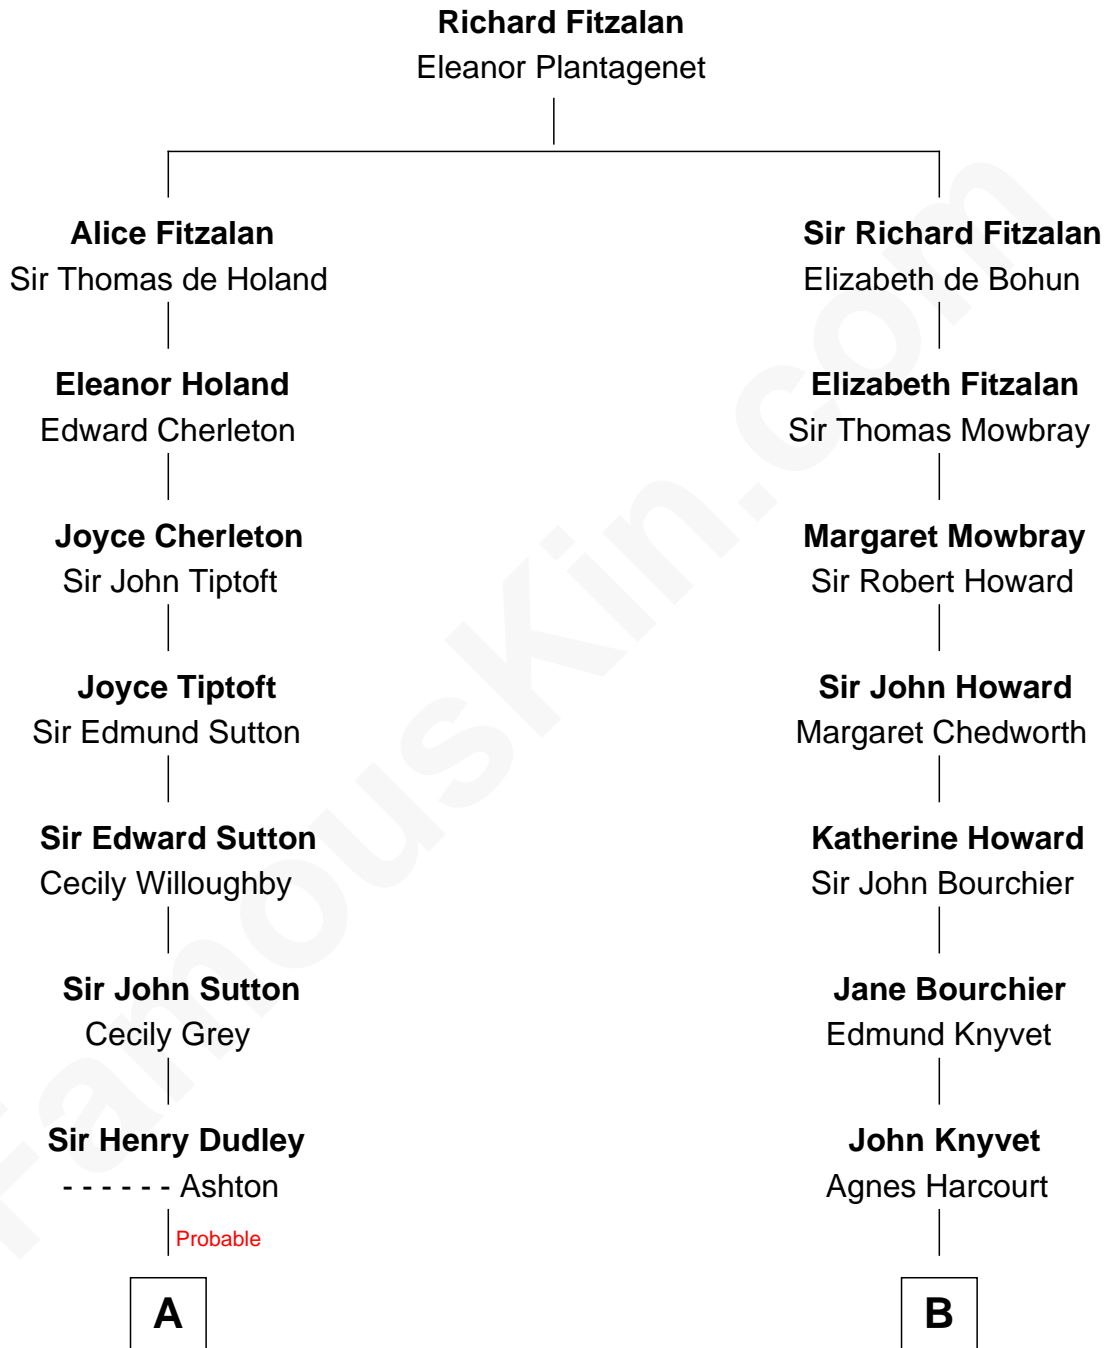

# FamousKin.com Relationship Chart of

**Herbert Hoover**

*31st U.S. President*

17th cousin 2 times removed of

**Leverett Saltonstall**

*55th Governor of Massachusetts*

**C**

—  
**Theodore Minthorn**

Mary Wasley

—  
**Hulda Randall Minthorn**

Jessie Clark Hoover

—  
**Herbert Hoover**

*31st U.S. President*

FamousKin.com