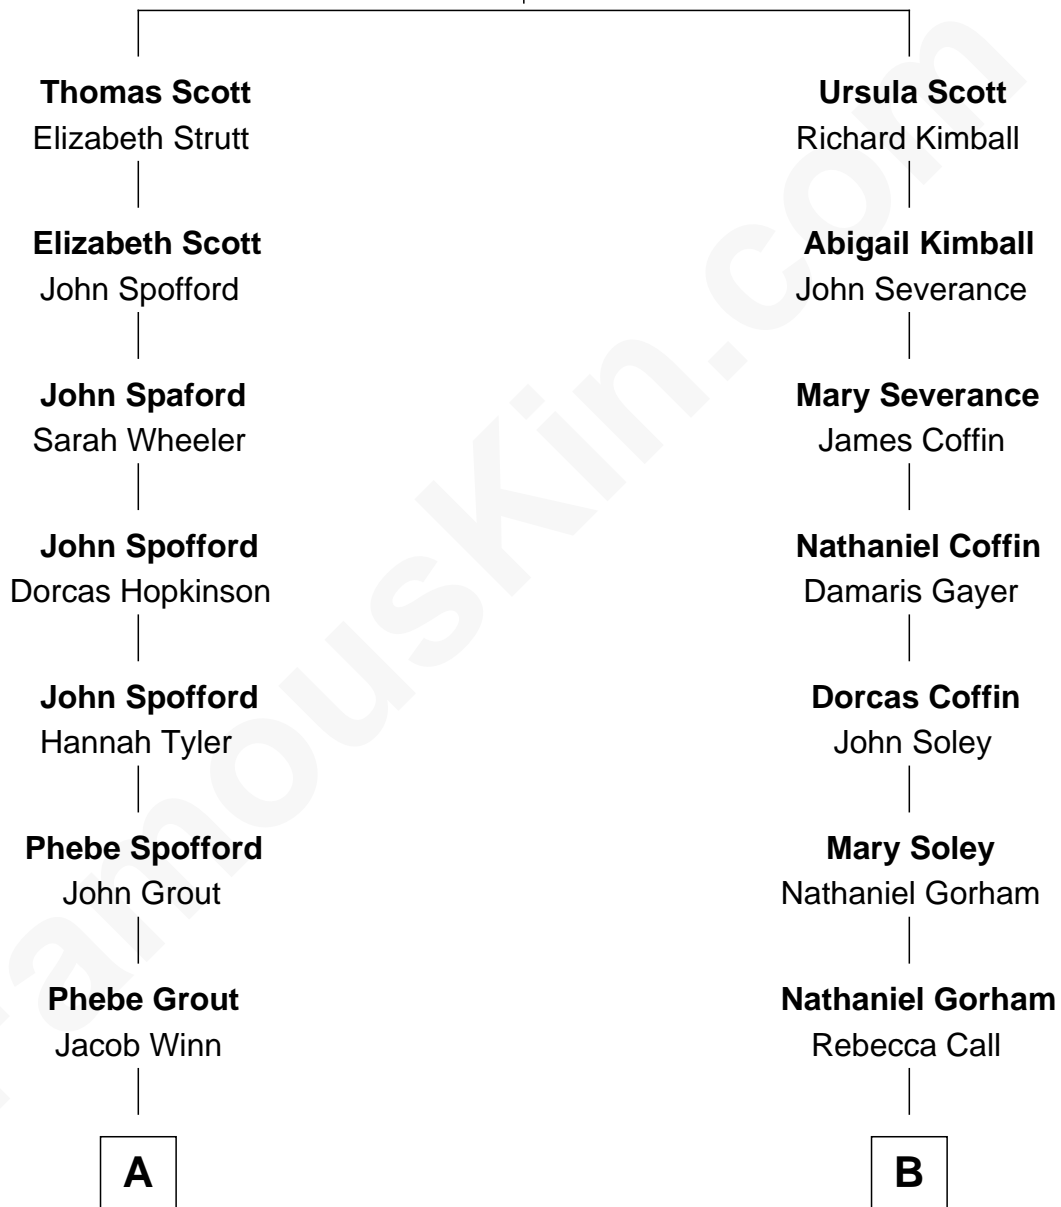

FamousKin.com Relationship Chart of

Herbert Hoover

31st U.S. President

11th cousin of

Leverett Saltonstall

55th Governor of Massachusetts

Henry Scott
Martha Whatlock

A

Endymia Winn

Thomas Sherwood

Lucinda Sherwood

John Minthorn

Theodore Minthorn

Mary Wasley

Hulda Randall Minthorn

Jessie Clark Hoover

Herbert Hoover

31st U.S. President

B

Ann Gorham

Peter Chardon Brooks

Gorham Brooks

Ellen Shepherd

Peter Chardon Brooks

Sarah Lawrence

Eleanor Brooks

Richard Middlecott Saltonstall

Leverett Saltonstall

55th Governor of Massachusetts