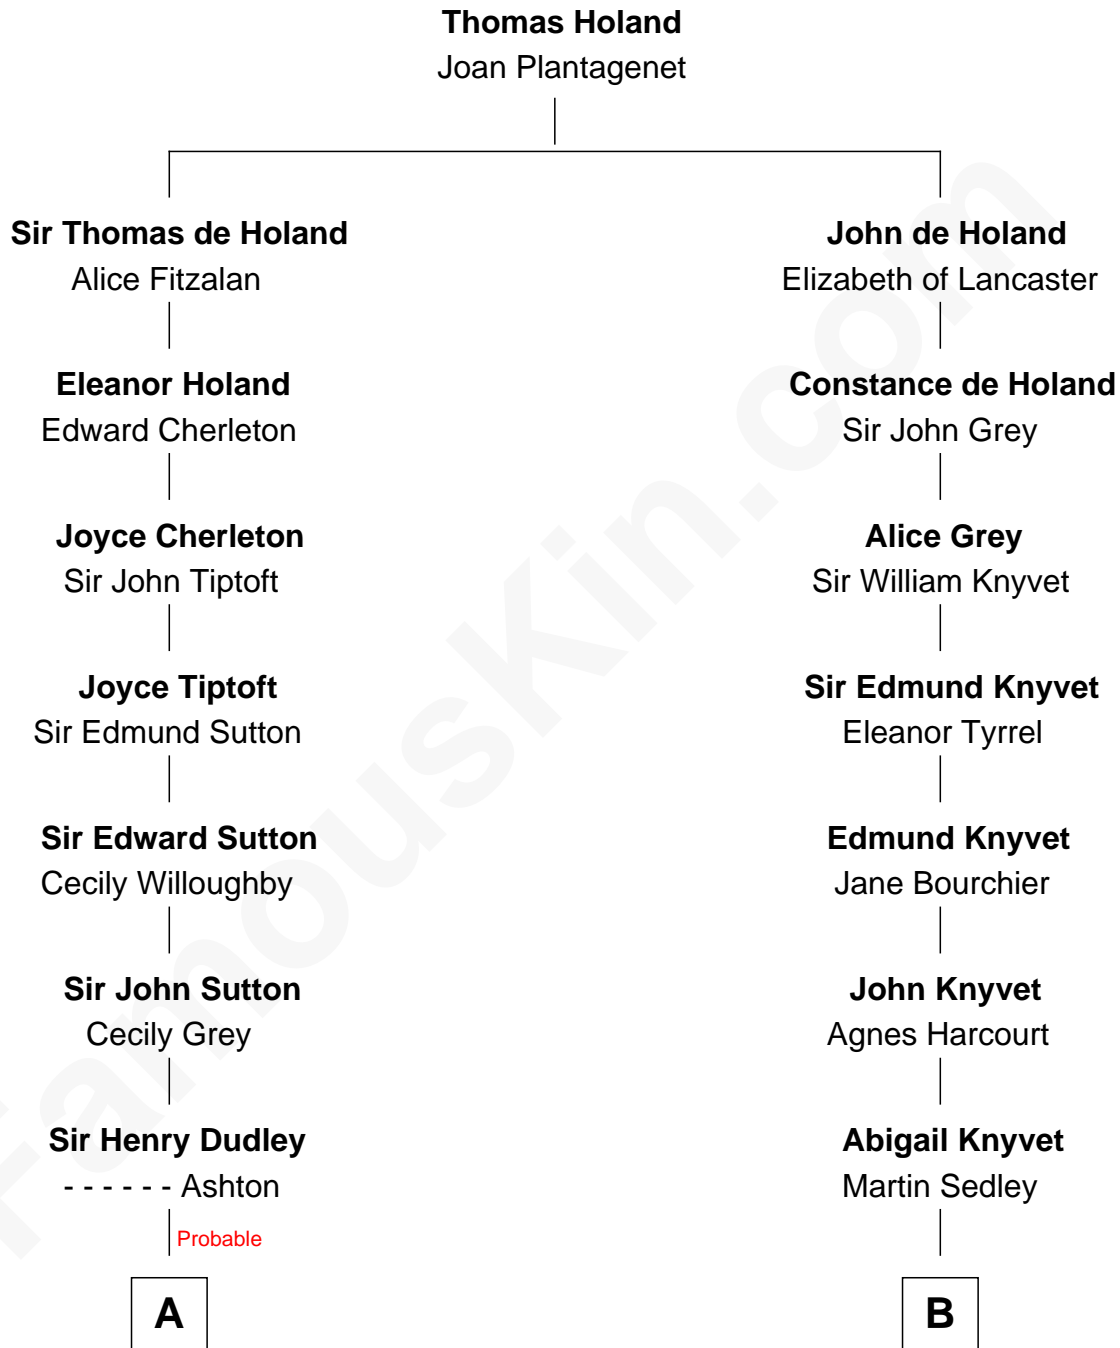

FamousKin.com Relationship Chart of

Herbert Hoover

31st U.S. President

16th cousin 3 times removed of

Leverett Saltonstall

55th Governor of Massachusetts

C

—
Theodore Minthorn

Mary Wasley

—
Hulda Randall Minthorn

Jessie Clark Hoover

—
Herbert Hoover

31st U.S. President

FamousKin.com