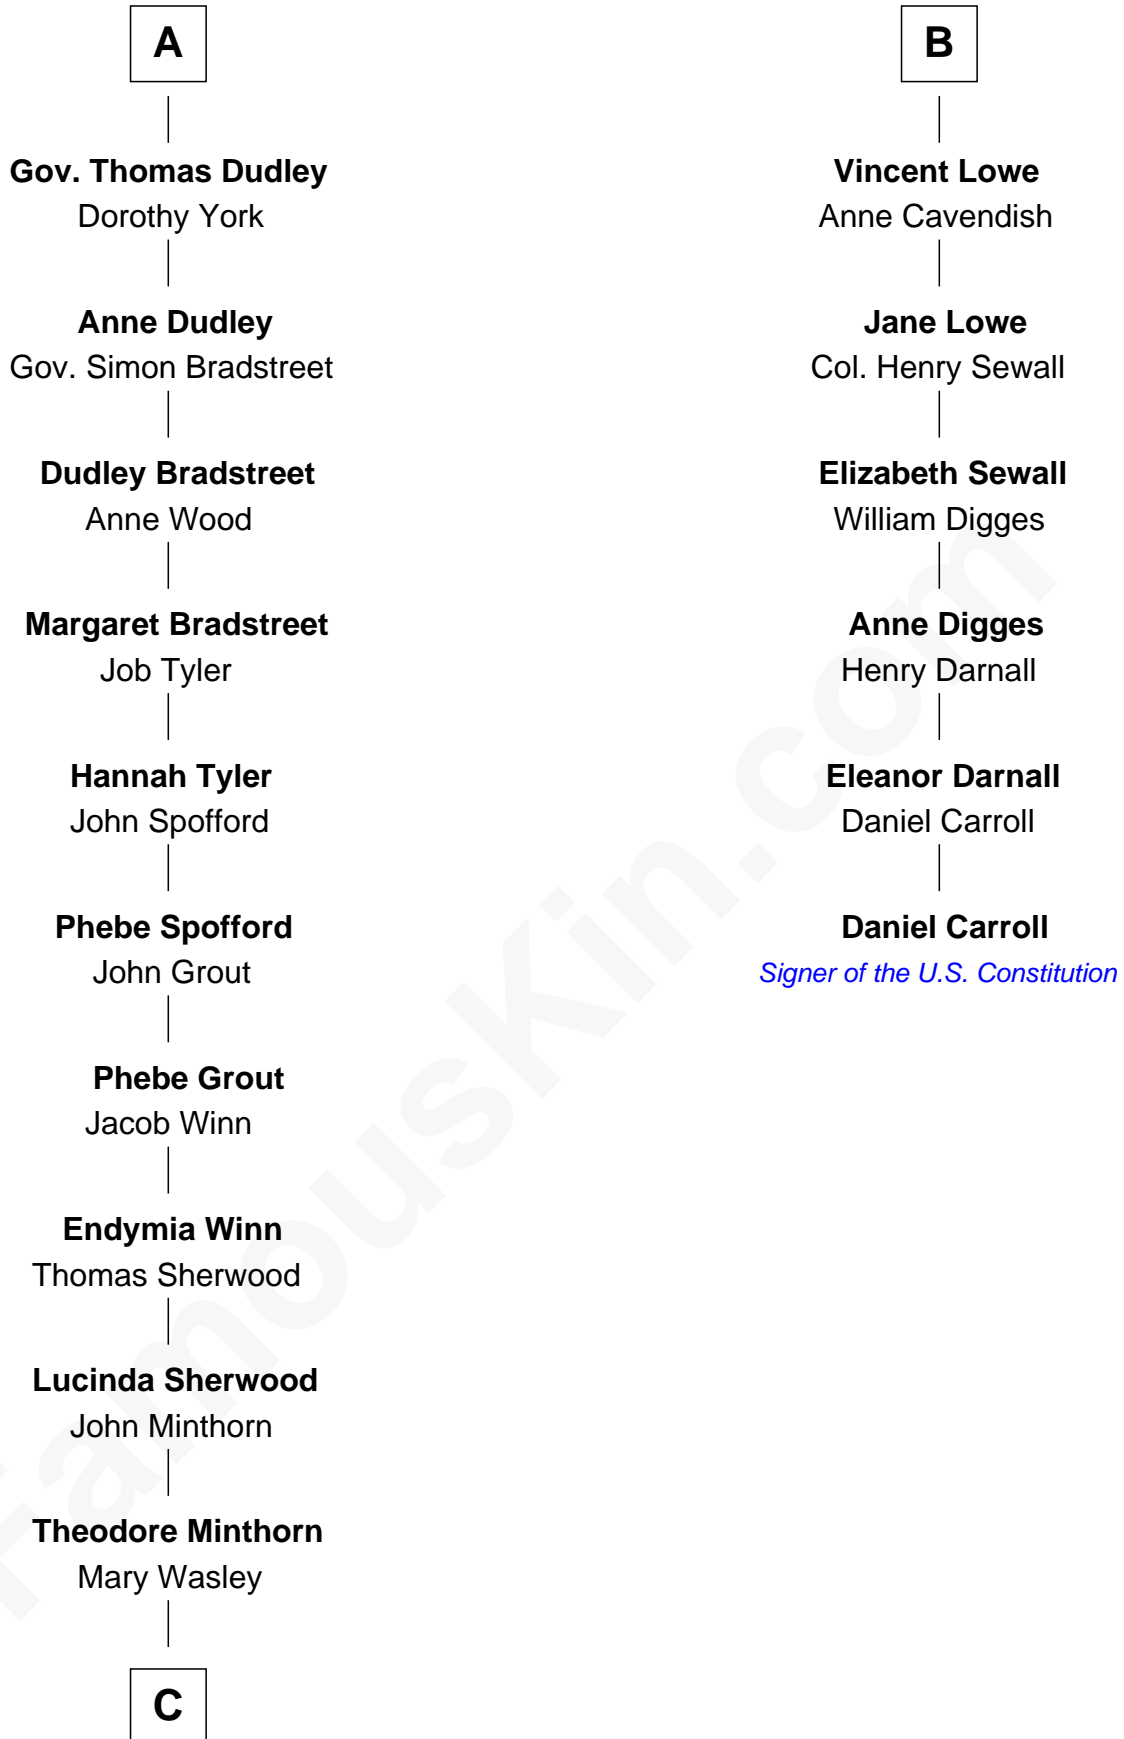

FamousKin.com Relationship Chart of

Herbert Hoover

31st U.S. President

12th cousin 6 times removed of

Daniel Carroll

Signer of the U.S. Constitution

Sir Hugh Shirley

Beatrice Brewes

C

Hulda Randall Minthorn

Jessie Clark Hoover

Herbert Hoover

31st U.S. President

FamousKin.com