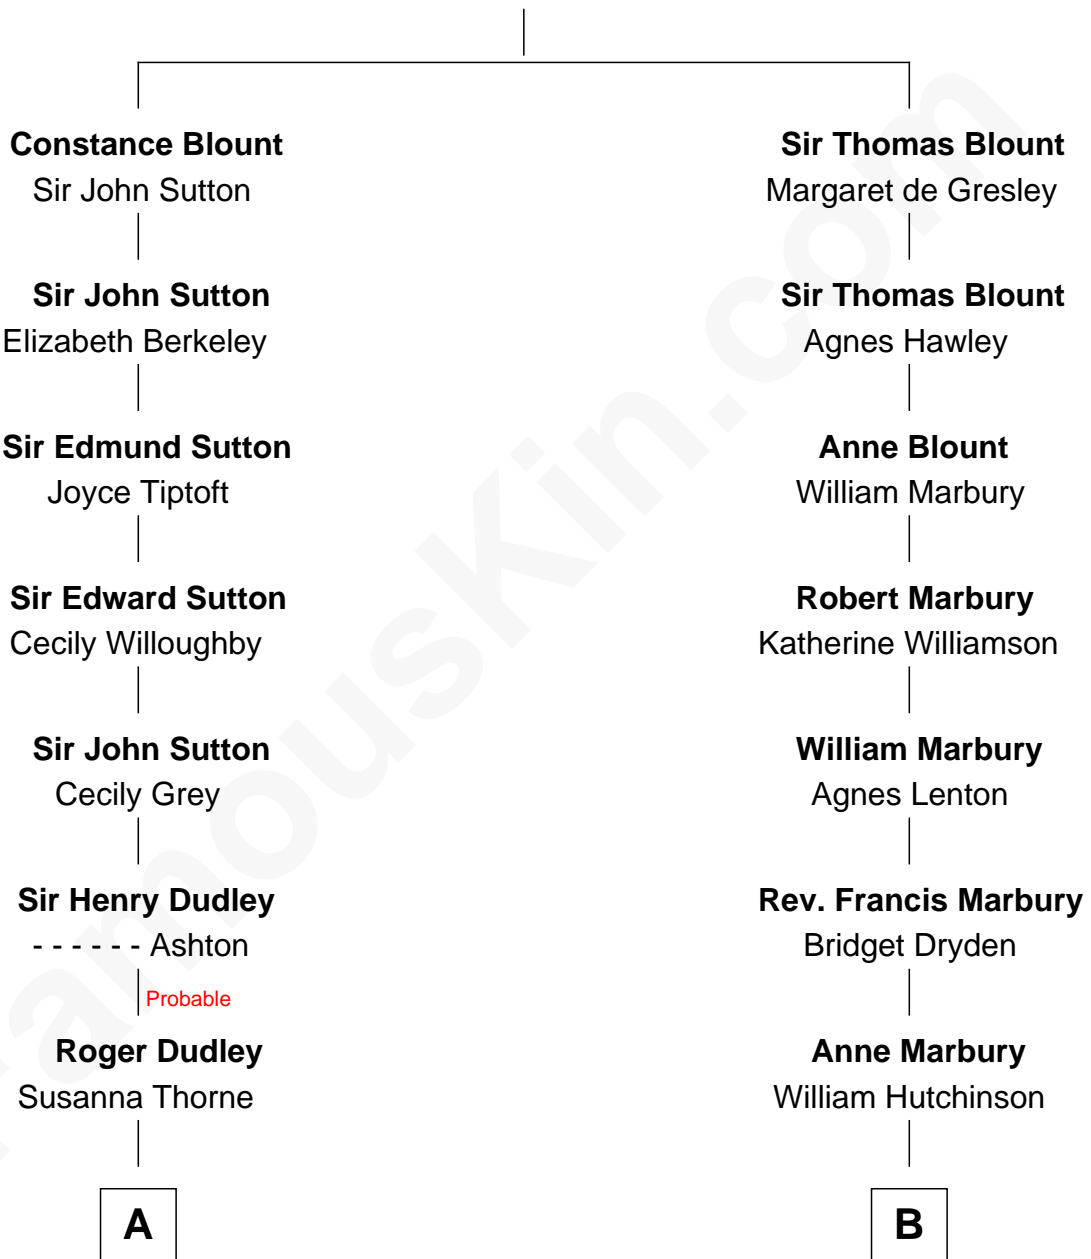

# FamousKin.com Relationship Chart of

**Herbert Hoover**

*31st U.S. President*

18th cousin 1 time removed of

**Treat Williams**

*TV & Movie Actor*

**Sir Walter Blount**

Sancha de Ayala

FamousKin.com