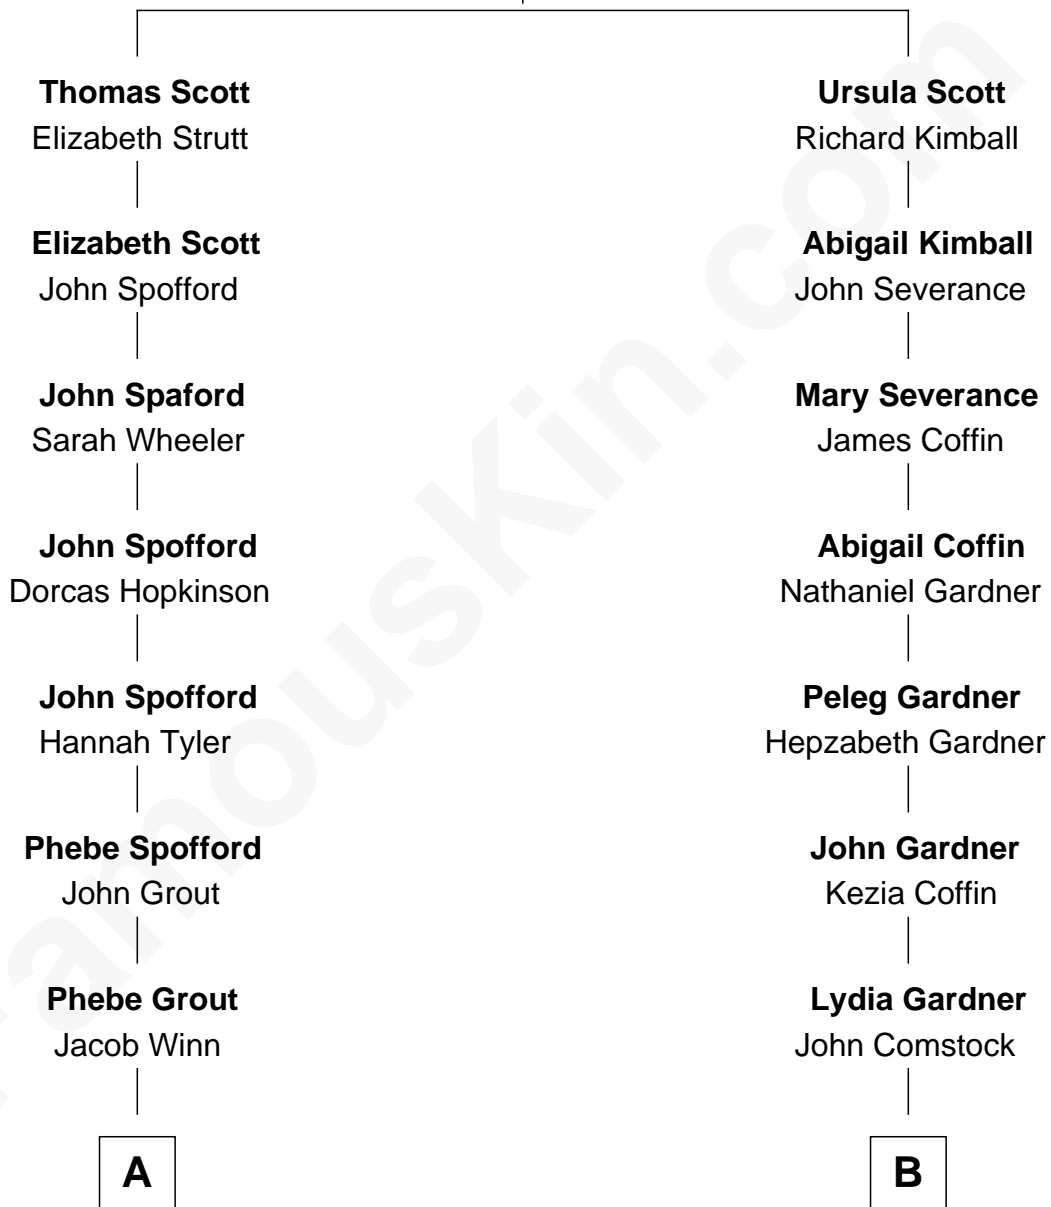

FamousKin.com Relationship Chart of

Herbert Hoover

31st U.S. President

11th cousin 1 time removed of

Don Winslow

Author and Screenwriter

Henry Scott
Martha Whatlock

A

Endymia Winn
Thomas Sherwood

Lucinda Sherwood
John Minthorn

Theodore Minthorn
Mary Wasley

Hulda Randall Minthorn
Jessie Clark Hoover

Herbert Hoover
31st U.S. President

B

Betsey Comstock
Joseph Winslow

William Henry Winslow
Almira Barlow

William Leonard Winslow
Jane McIntosh

Lloyd Robert Winslow
Dorothy Grace Dandeno

Donald Lloyd Winslow
Ottis Mary Scheuermann

Don Winslow
Suspense Novelist