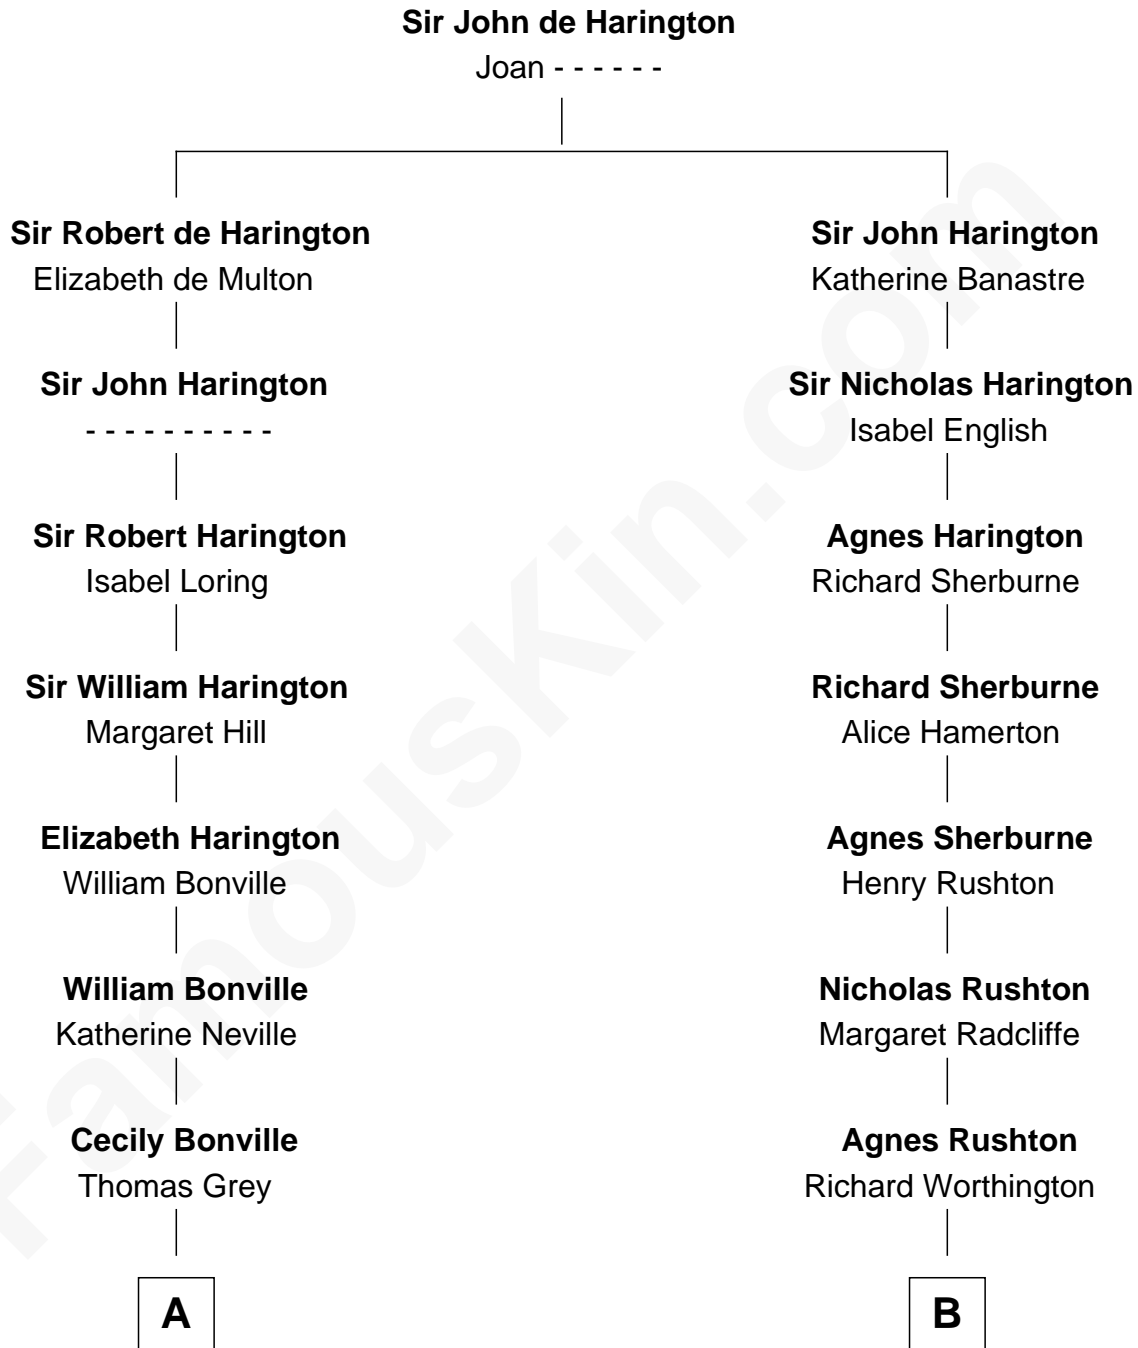

FamousKin.com Relationship Chart of

Herbert Hoover

31st U.S. President

19th cousin 2 times removed of

Eugene Foss

45th Governor of Massachusetts

C

Endymia Winn
Thomas Sherwood

Lucinda Sherwood
John Minthorn

Theodore Minthorn
Mary Wasley

Hulda Randall Minthorn
Jessie Clark Hoover

Herbert Hoover
31st U.S. President

D

Amanda Bangs
Samuel Bartlett Foss

George Edmund Foss
Marcia Cordelia Noble

Eugene Foss
45th Governor of Massachusetts

FamousKin.com