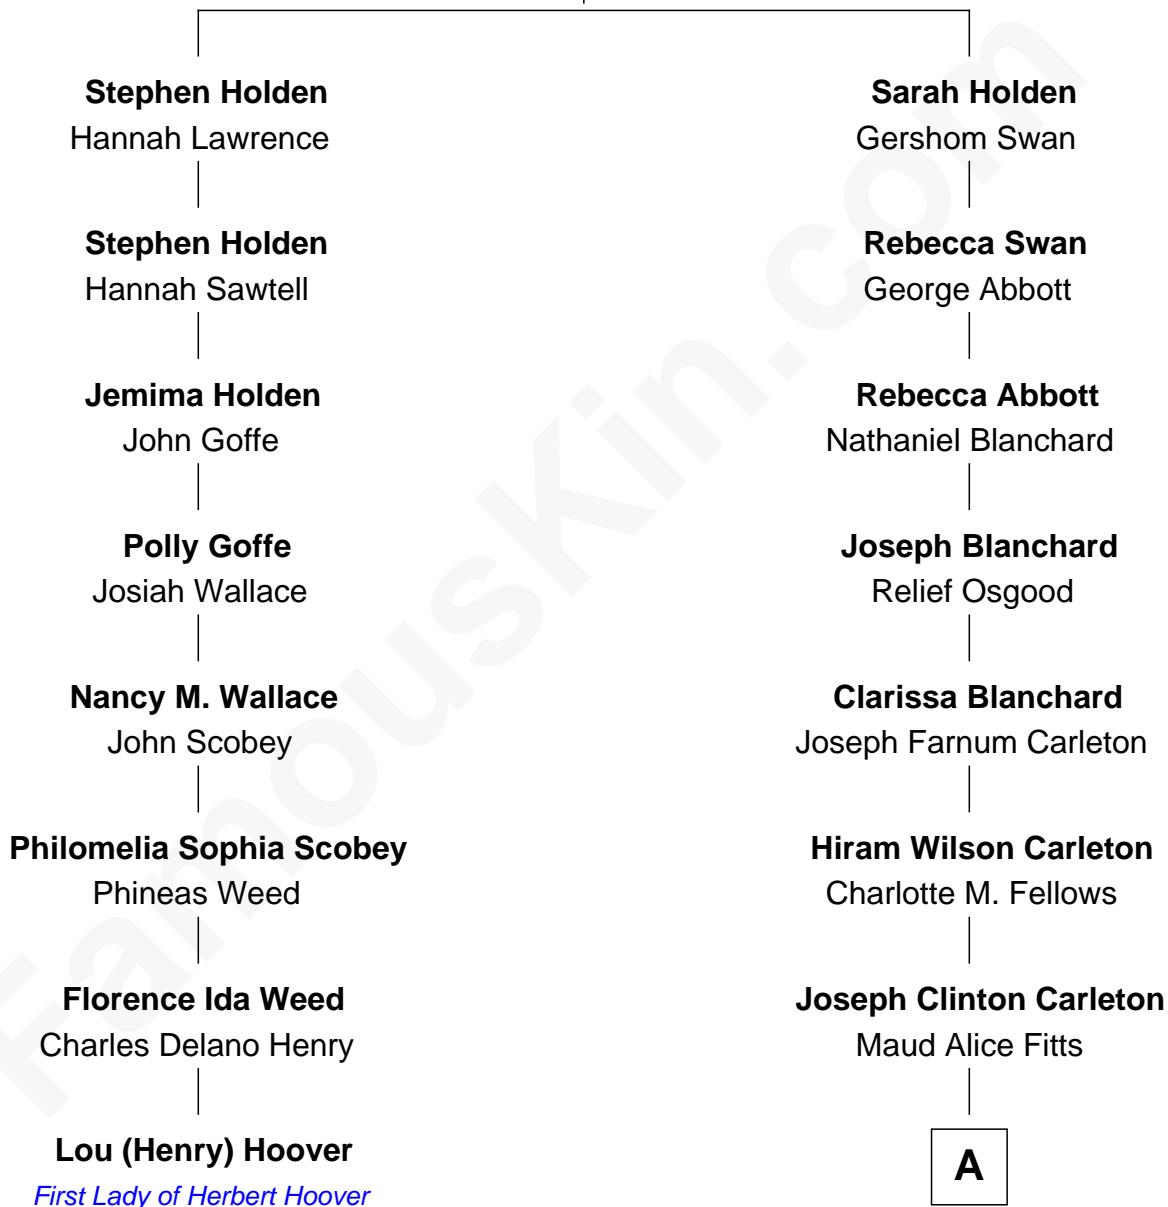

FamousKin.com

Relationship Chart of

Lou (Henry) Hoover

First Lady of President Herbert Hoover

7th cousin 2 times removed of

Mickey Rourke
Movie Actor

Richard Holden
Martha Fosdick

A

Hazel May Carleton
Leonard Ernest Cameron

Annette Elizabeth Cameron
Philip Andrew Rourke

Mickey Rourke
Movie Actor