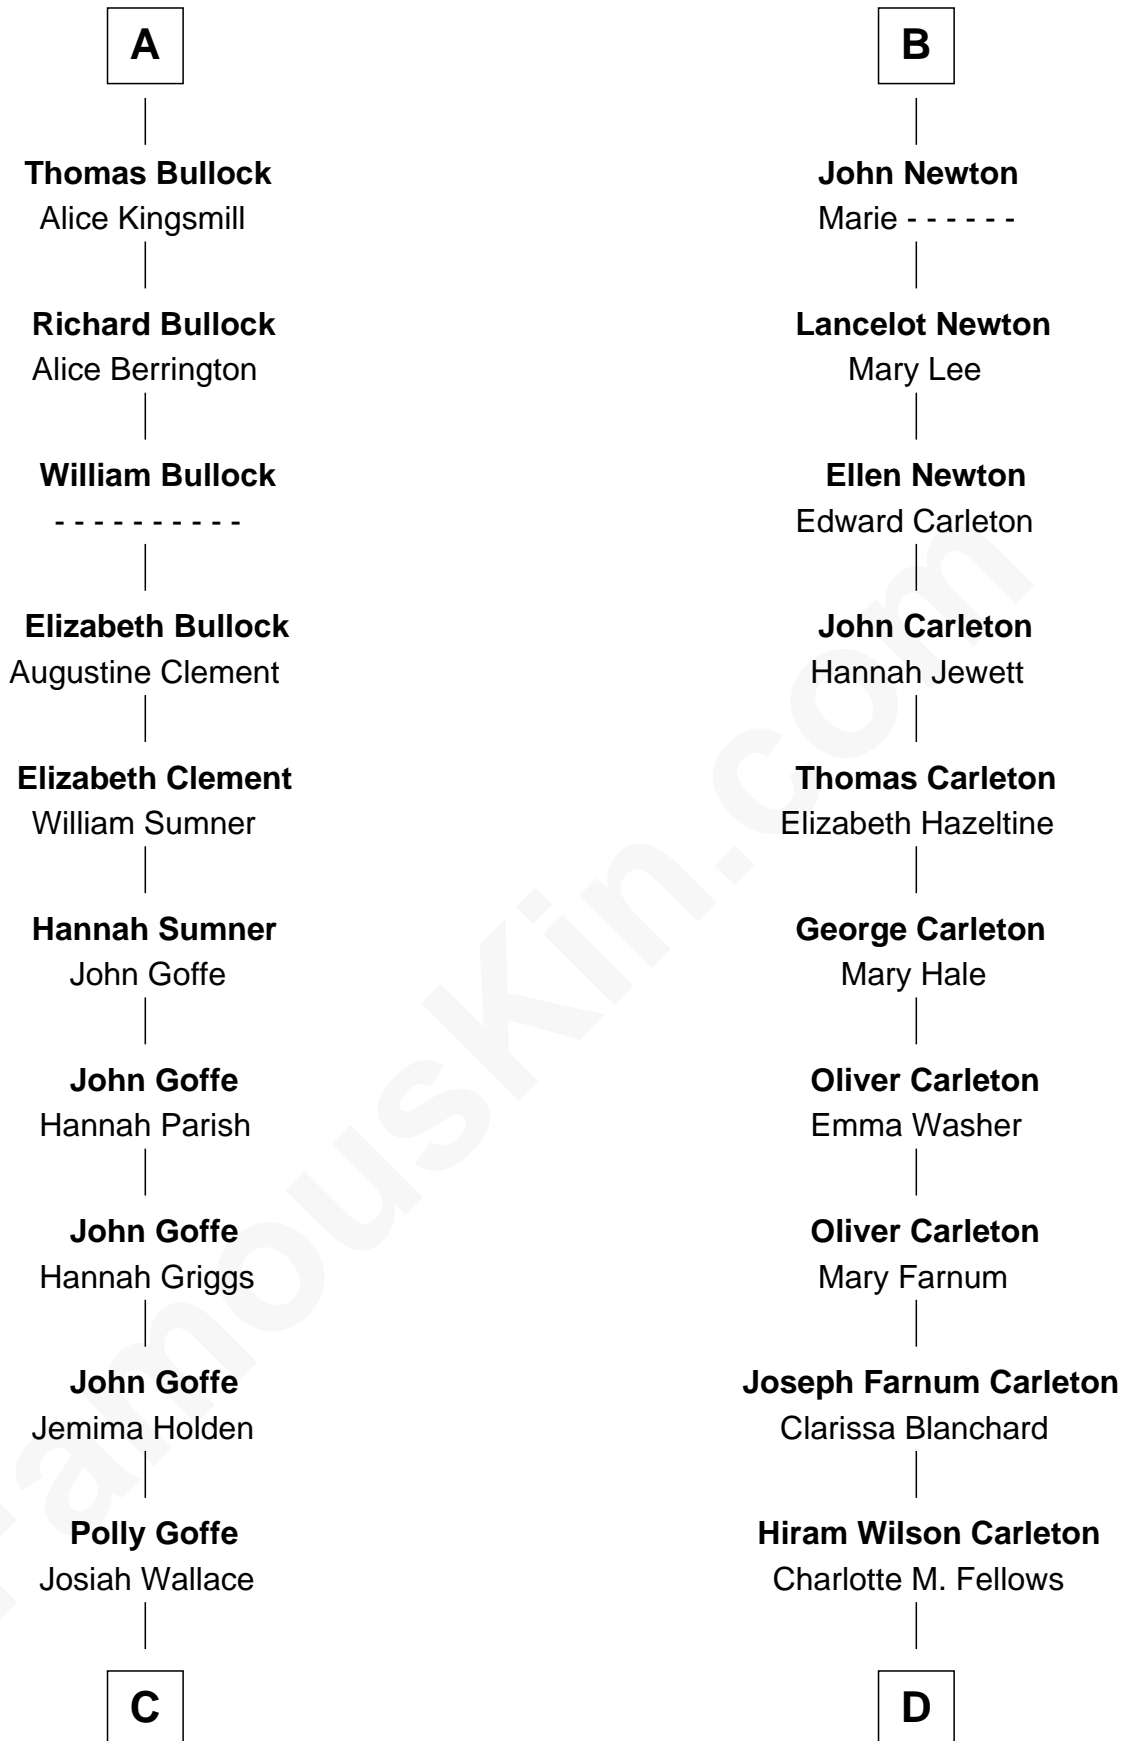

# FamousKin.com Relationship Chart of

**Lou (Henry) Hoover**

*First Lady of President Herbert Hoover*

20th cousin of

**Mickey Rourke**

*Movie Actor*

**Edmund Fitzalan**

Alice de Warenne

**C**

**Nancy M. Wallace**

John Scobey

**Philomelia Sophia Scobey**

Phineas Weed

**Florence Ida Weed**

Charles Delano Henry

**Lou (Henry) Hoover**

*First Lady of Herbert Hoover*

**D**

**Joseph Clinton Carleton**

Maud Alice Fitts

**Hazel May Carleton**

Leonard Ernest Cameron

**Annette Elizabeth Cameron**

Philip Andrew Rourke

**Mickey Rourke**

*Movie Actor*