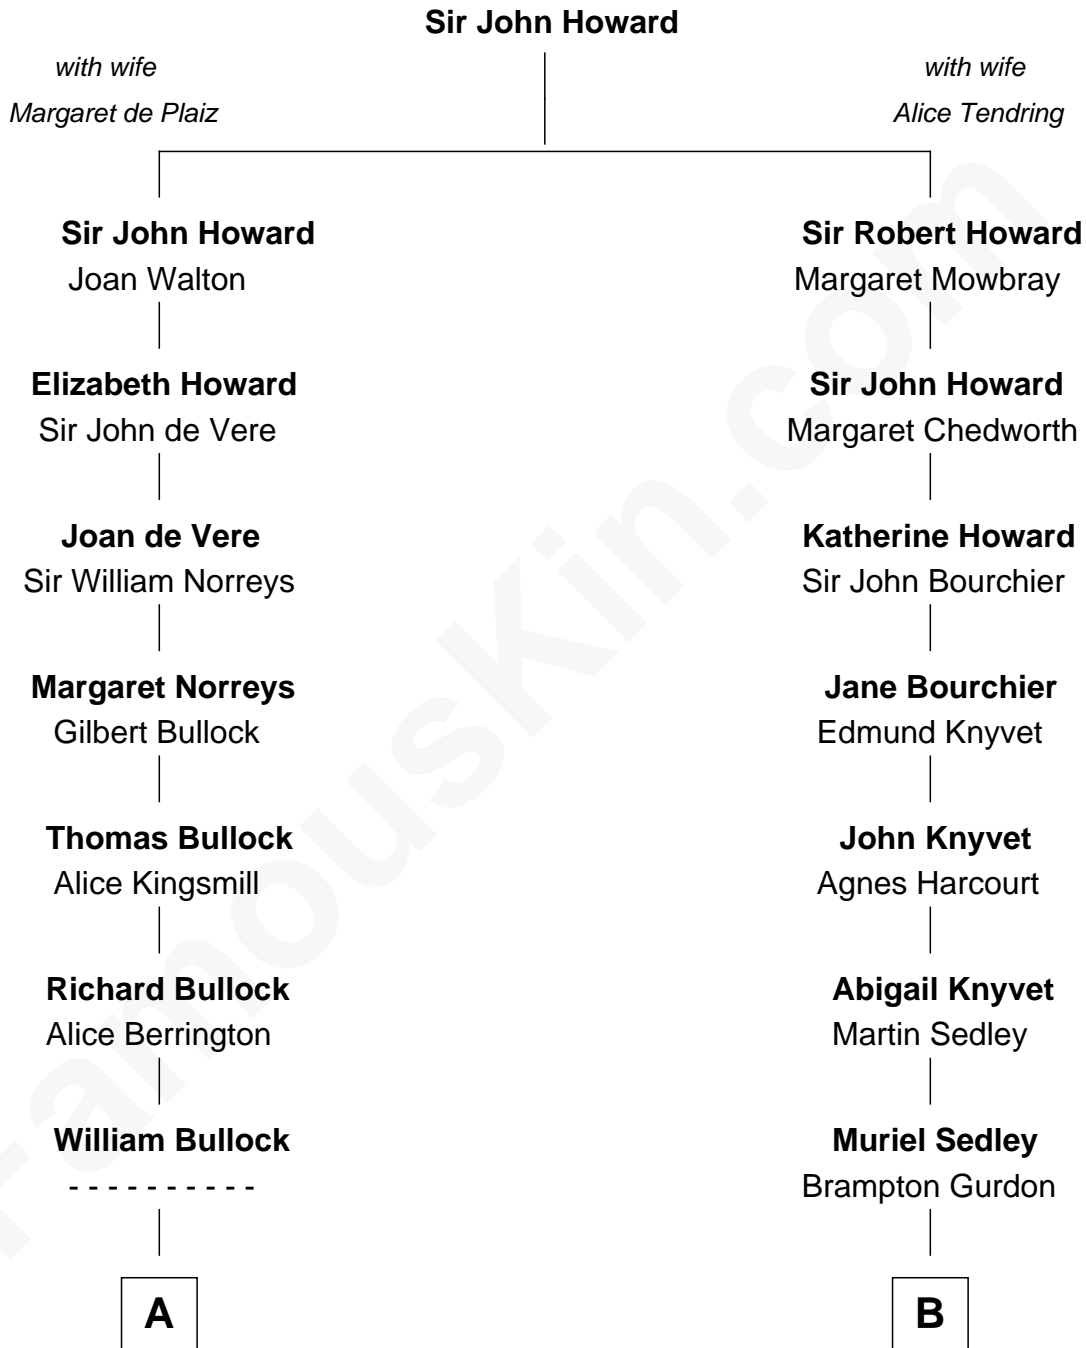

FamousKin.com

Relationship Chart of

Lou (Henry) Hoover

First Lady of President Herbert Hoover

17th cousin 1 time removed of

Story Musgrave
NASA Astronaut

C

—
Marguerite Swann

Percy Musgrave

—
Story Musgrave

NASA Astronaut

FamousKin.com