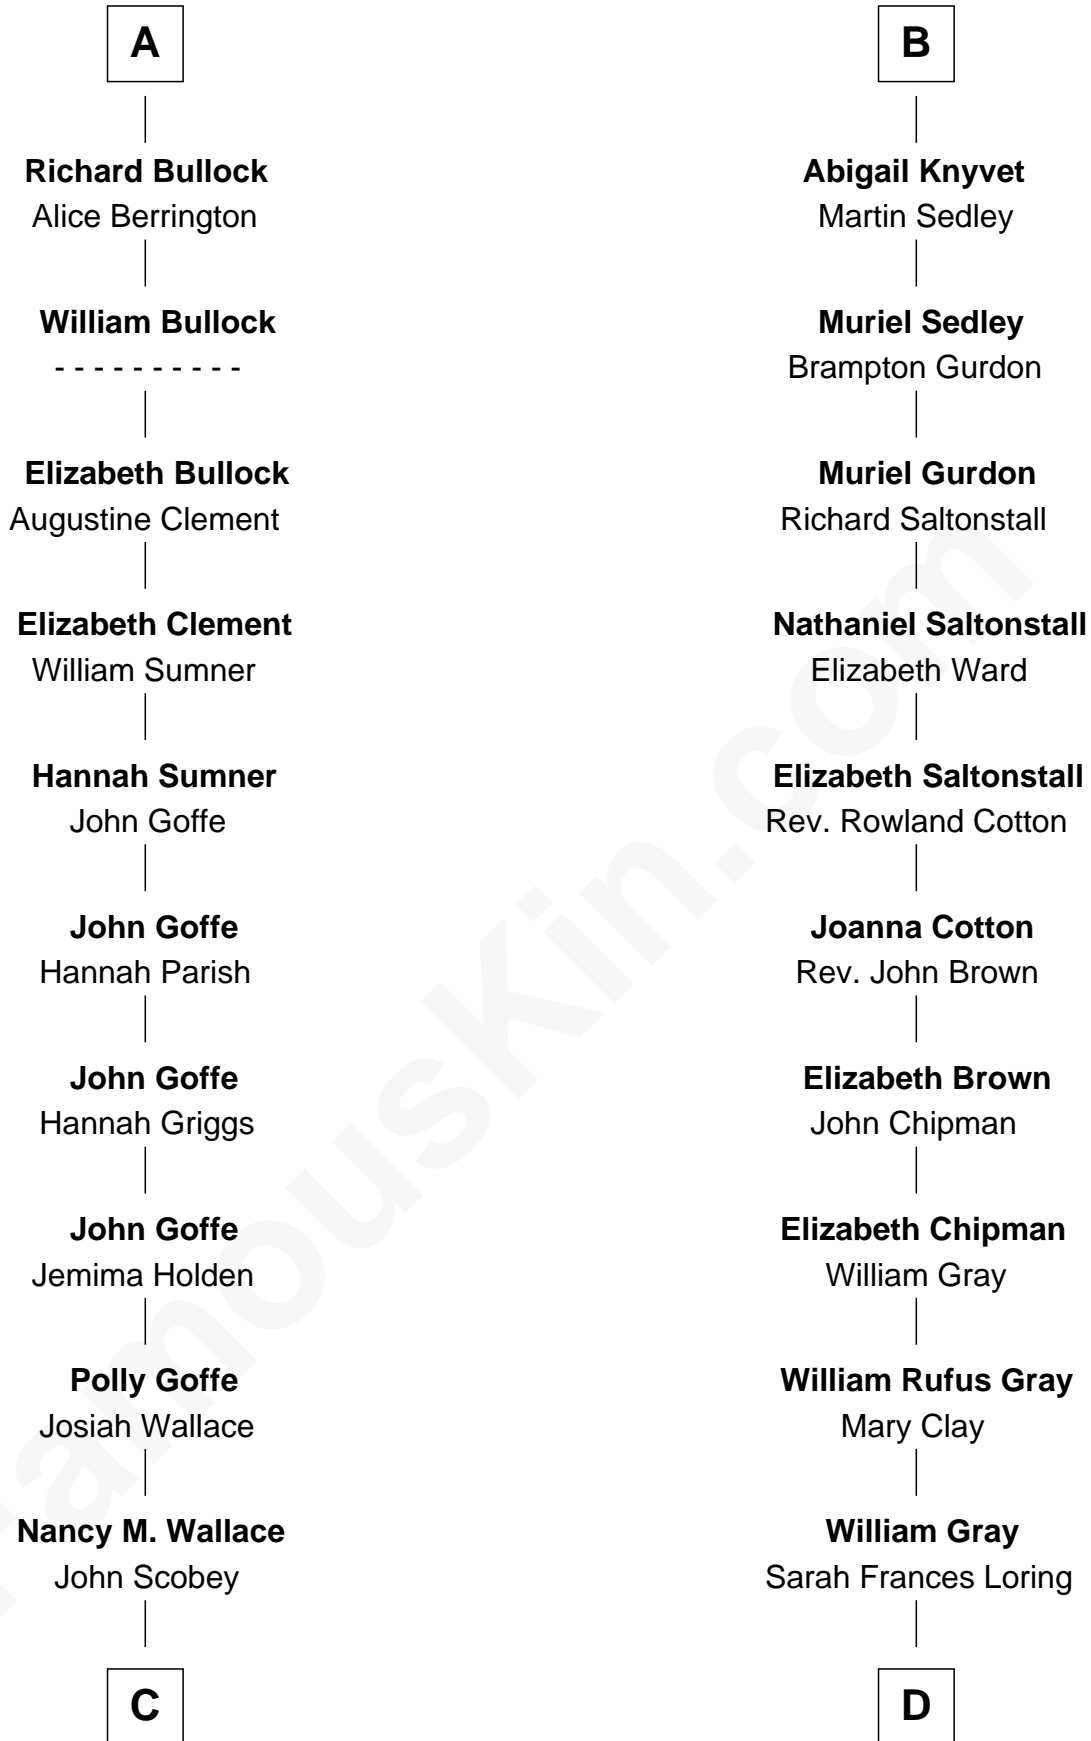

## Relationship Chart of

### Lou (Henry) Hoover

*First Lady of President Herbert Hoover*

19th cousin 1 time removed of

**Story Musgrave**  
*NASA Astronaut*

**C**

**Philomelia Sophia Scobey**

Phineas Weed

**Florence Ida Weed**

Charles Delano Henry

**Lou (Henry) Hoover**

*First Lady of Herbert Hoover*

**D**

**Edward Gray**

Elizabeth Gray Story

**Marguerite Gray**

John Butler Swann

**Marguerite Swann**

Percy Musgrave

**Story Musgrave**

*NASA Astronaut*