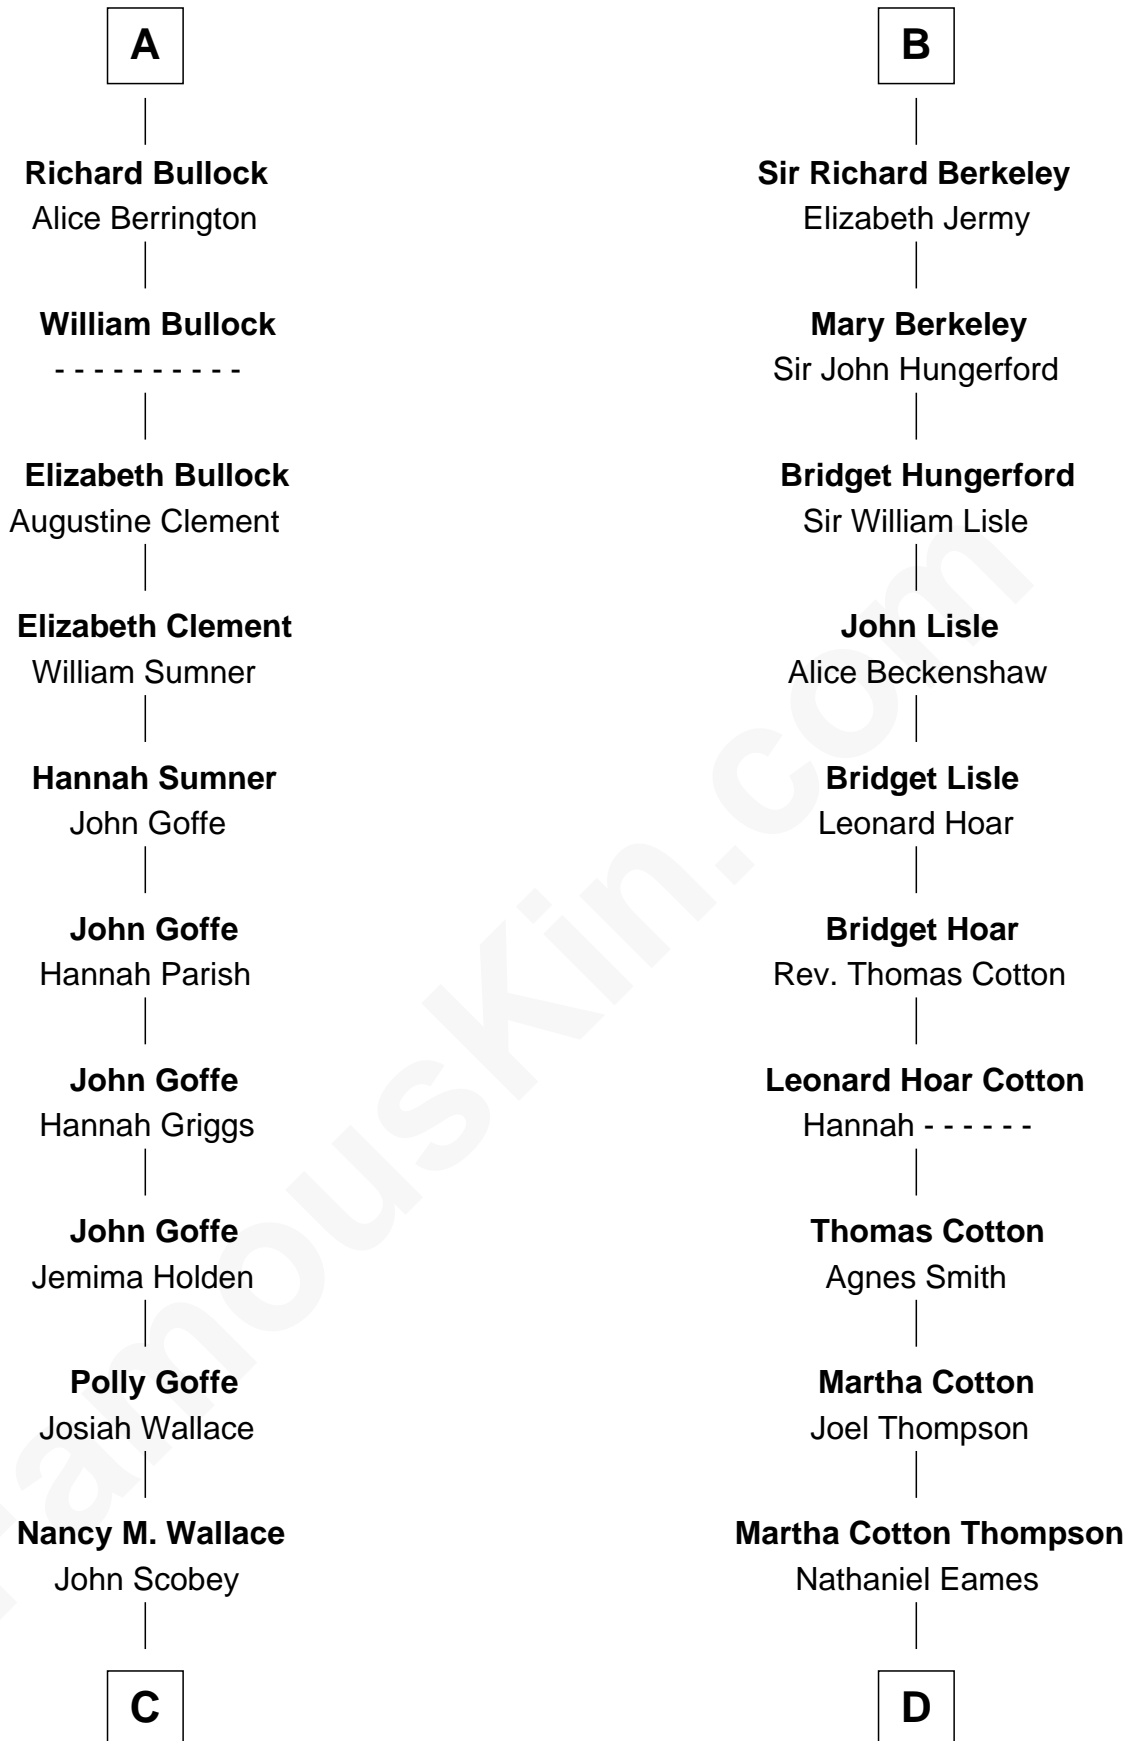

## Relationship Chart of

### Lou (Henry) Hoover

*First Lady of President Herbert Hoover*

18th cousin 1 time removed of

**Emma Eames**

*Opera Singer*

**C**

**Philomelia Sophia Scobey**

Phineas Weed

**Florence Ida Weed**

Charles Delano Henry

**Lou (Henry) Hoover**

*First Lady of Herbert Hoover*

**D**

**Ithamer Bellows Eames**

Emma Hayden

**Emma Eames**