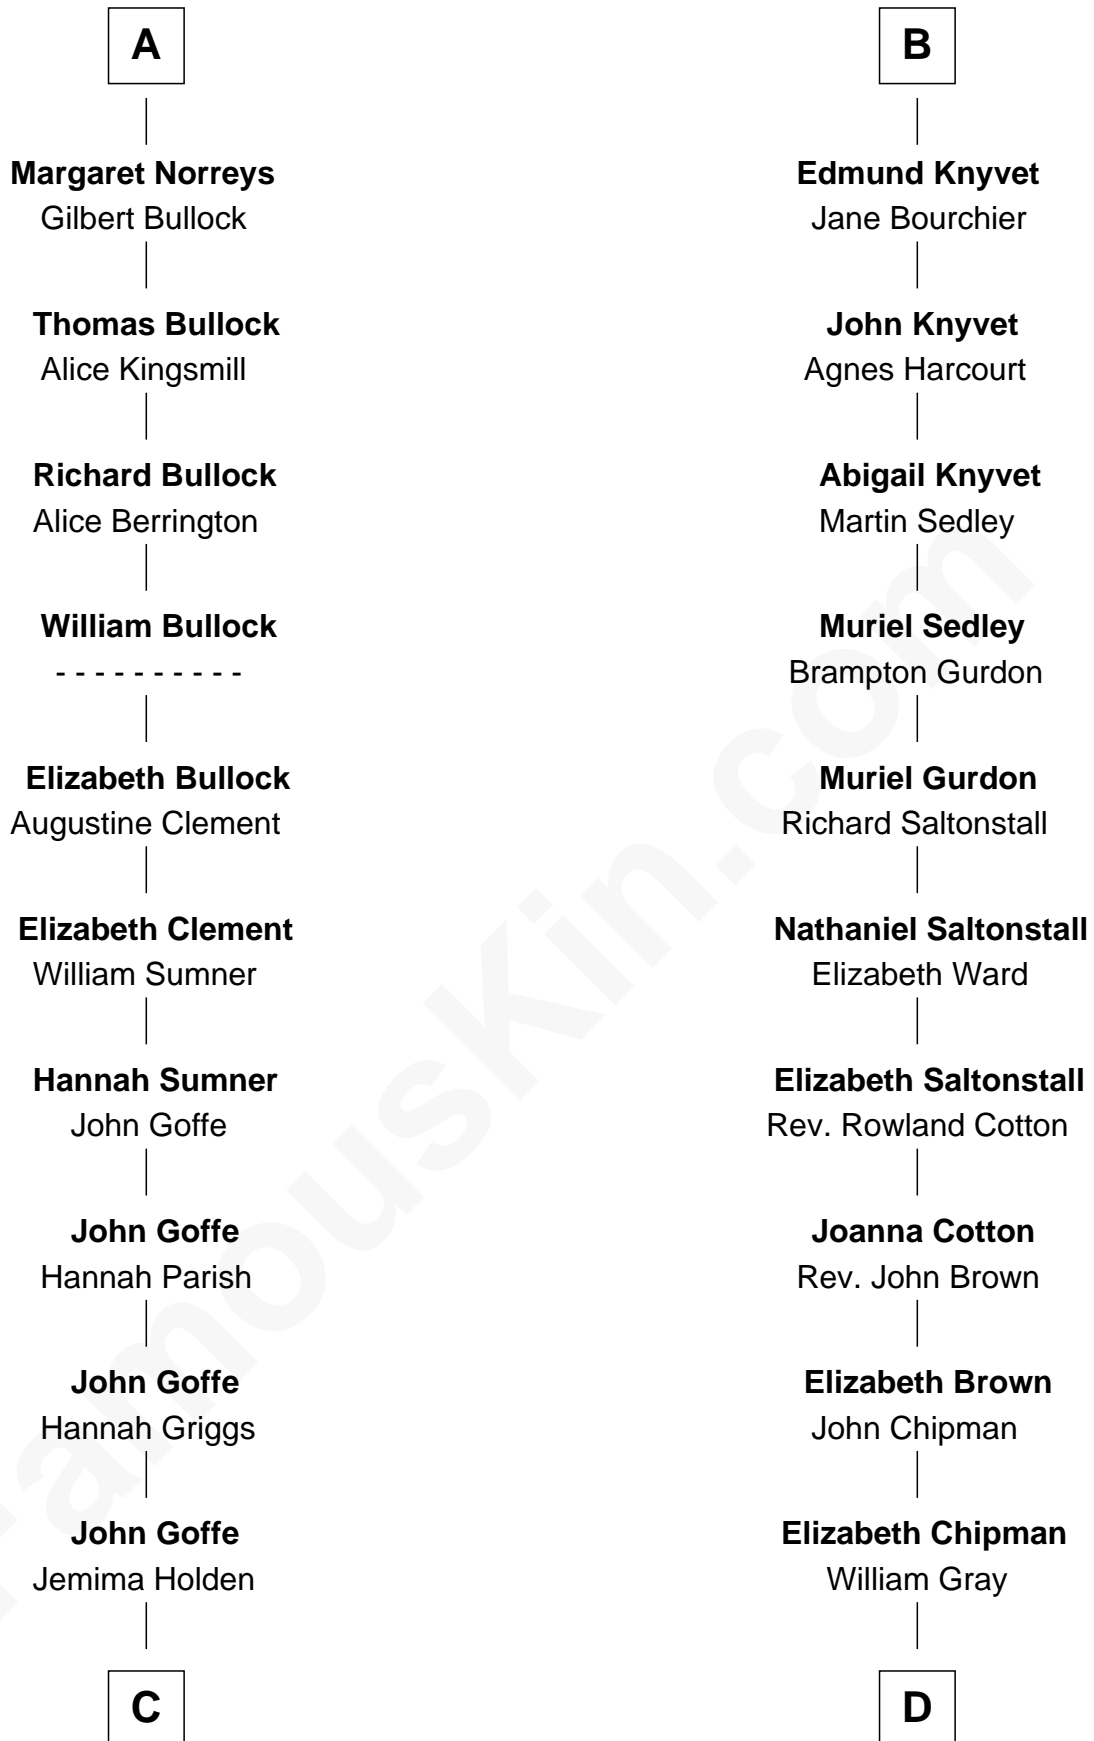

FamousKin.com

Relationship Chart of

Lou (Henry) Hoover

First Lady of President Herbert Hoover

18th cousin 3 times removed of

Horace Gray

U.S. Supreme Court Justice

C

Polly Goffe
Josiah Wallace

Nancy M. Wallace
John Scobey

Philomelia Sophia Scobey
Phineas Weed

Florence Ida Weed
Charles Delano Henry

Lou (Henry) Hoover
First Lady of Herbert Hoover

D

Horace Gray
Harriet Upham

Horace Gray
U.S. Supreme Court Justice

FamousKin.com