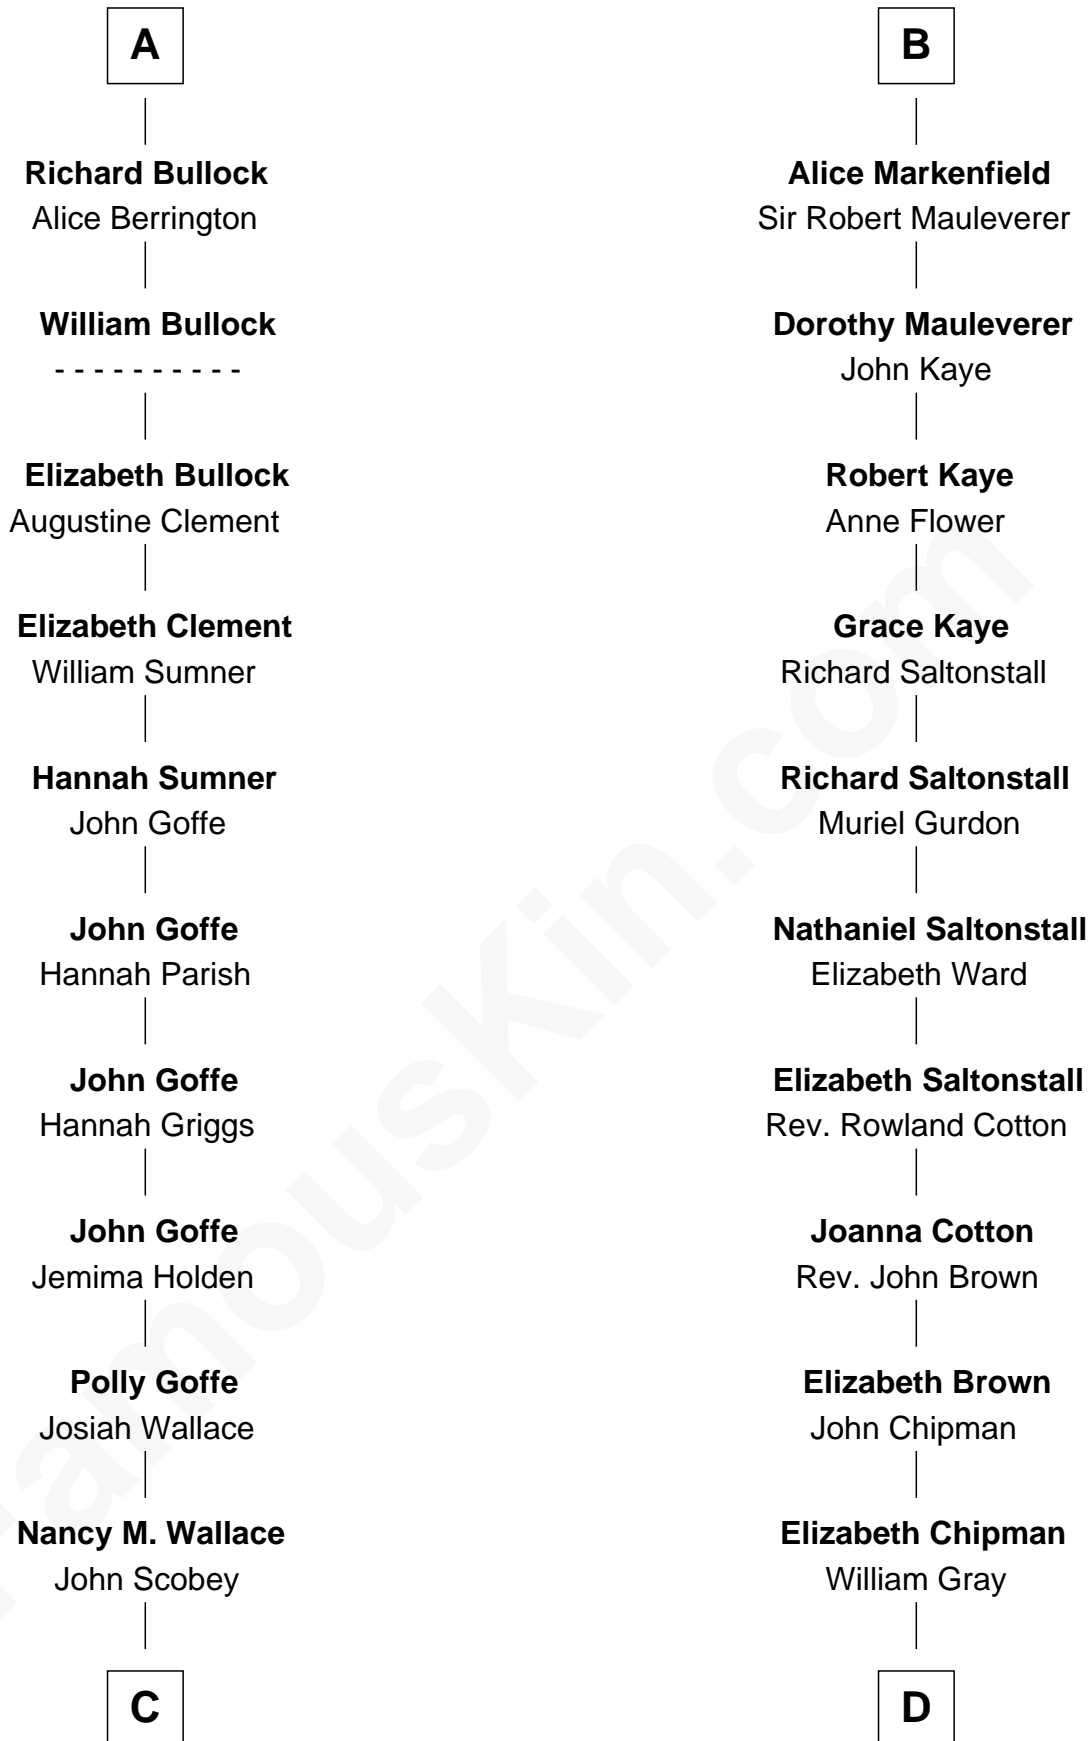

FamousKin.com

Relationship Chart of

Lou (Henry) Hoover

First Lady of President Herbert Hoover

18th cousin 1 time removed of

Horace Gray

U.S. Supreme Court Justice

William de Montagu
Katherine de Grandison

Sibyl de Montagu
Sir Edmund Fitzalan

Philippe Fitzalan
Sir Richard Sergeaux

Alice Sergeaux
Sir Richard de Vere

Sir John de Vere
Elizabeth Howard

Joan de Vere
Sir William Norreys

Margaret Norreys
Gilbert Bullock

Thomas Bullock
Alice Kingsmill

A

Philippa de Montagu
Sir Roger de Mortimer

Edmund Mortimer
Philippa Plantagenet

Elizabeth Mortimer
Sir Henry Percy

Sir Henry Percy
Eleanor Neville

Sir Henry Percy
Eleanor Poynings

Margaret Percy
Sir William Gascoigne

Dorothy Gascoigne
Sir Ninian Markenfield

B

C

Philomelia Sophia Scobey

Phineas Weed

Florence Ida Weed

Charles Delano Henry