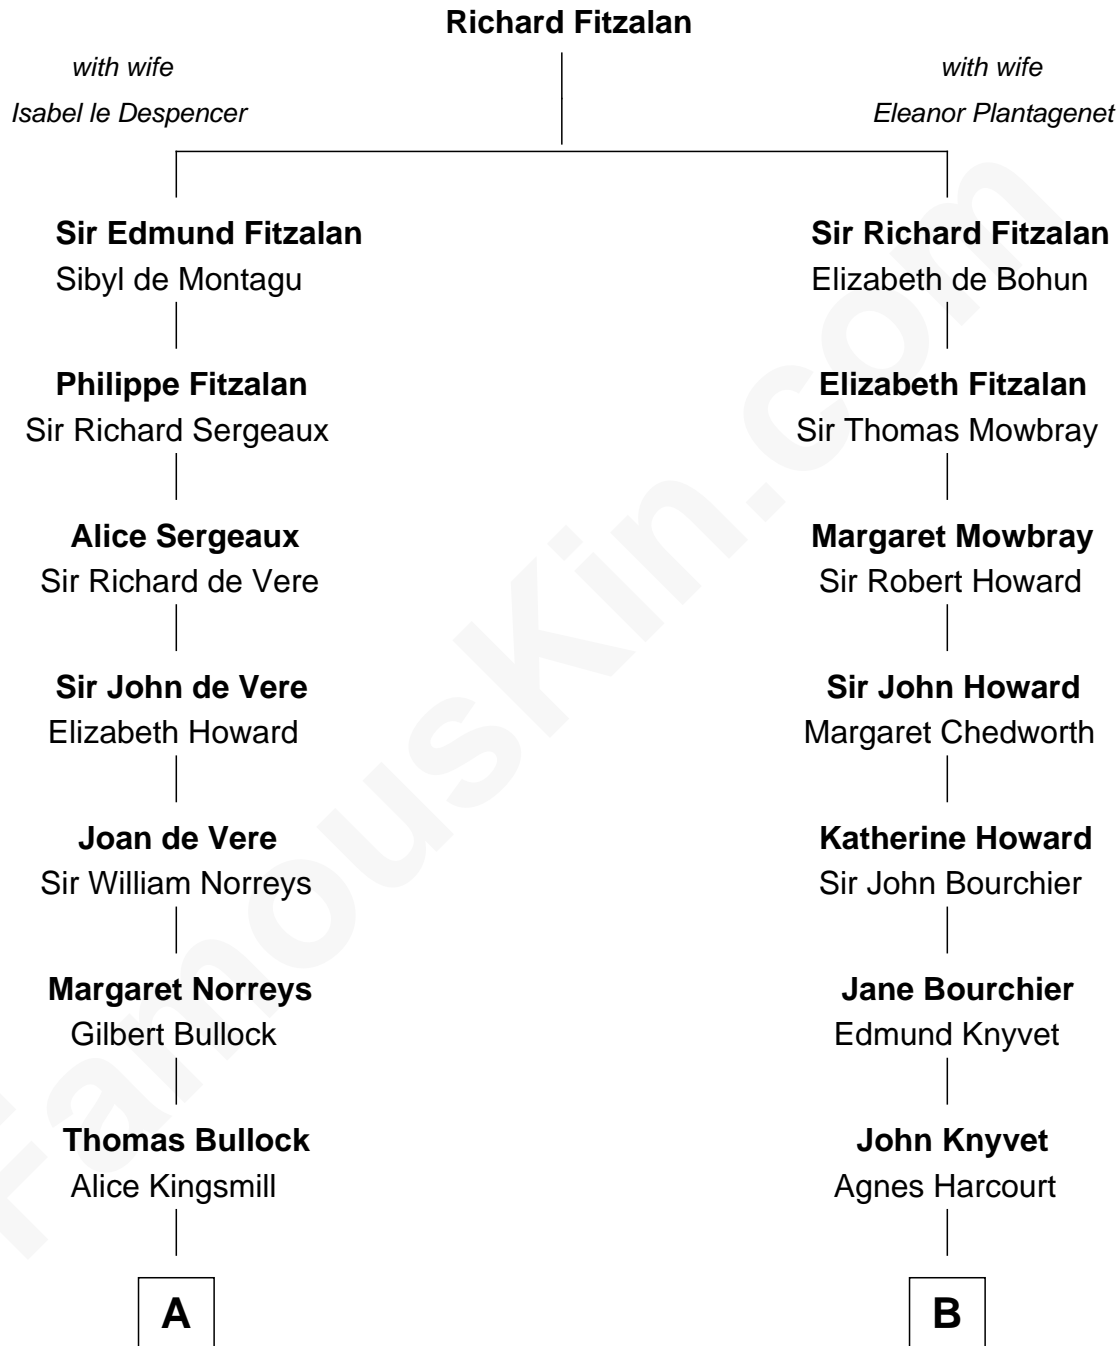

FamousKin.com

Relationship Chart of

Lou (Henry) Hoover

First Lady of President Herbert Hoover

16th cousin 3 times removed of

Horace Gray

U.S. Supreme Court Justice

C

Philomelia Sophia Scobey

Phineas Weed

Florence Ida Weed

Charles Delano Henry

Lou (Henry) Hoover

First Lady of Herbert Hoover

FamousKin.com