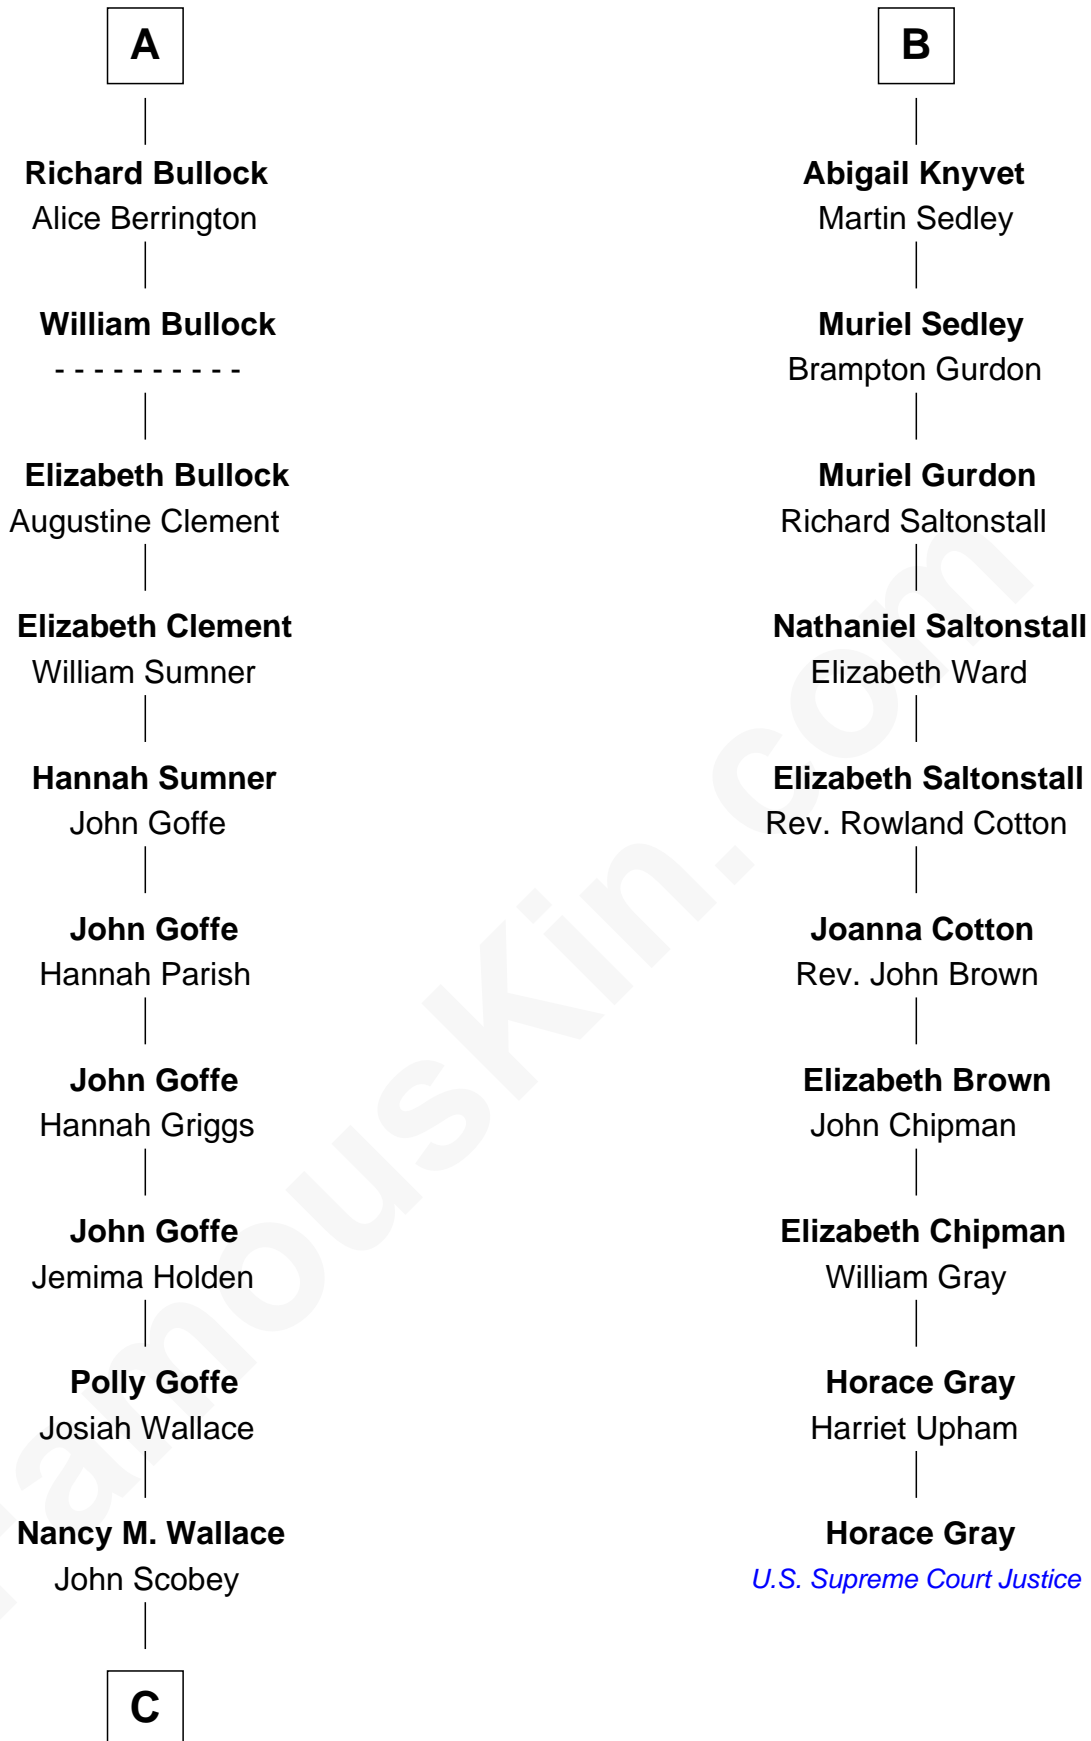

FamousKin.com

Relationship Chart of

Lou (Henry) Hoover

First Lady of President Herbert Hoover

16th cousin 3 times removed of

Horace Gray

U.S. Supreme Court Justice

C

Philomelia Sophia Scobey

Phineas Weed

Florence Ida Weed

Charles Delano Henry

Lou (Henry) Hoover

First Lady of Herbert Hoover

FamousKin.com