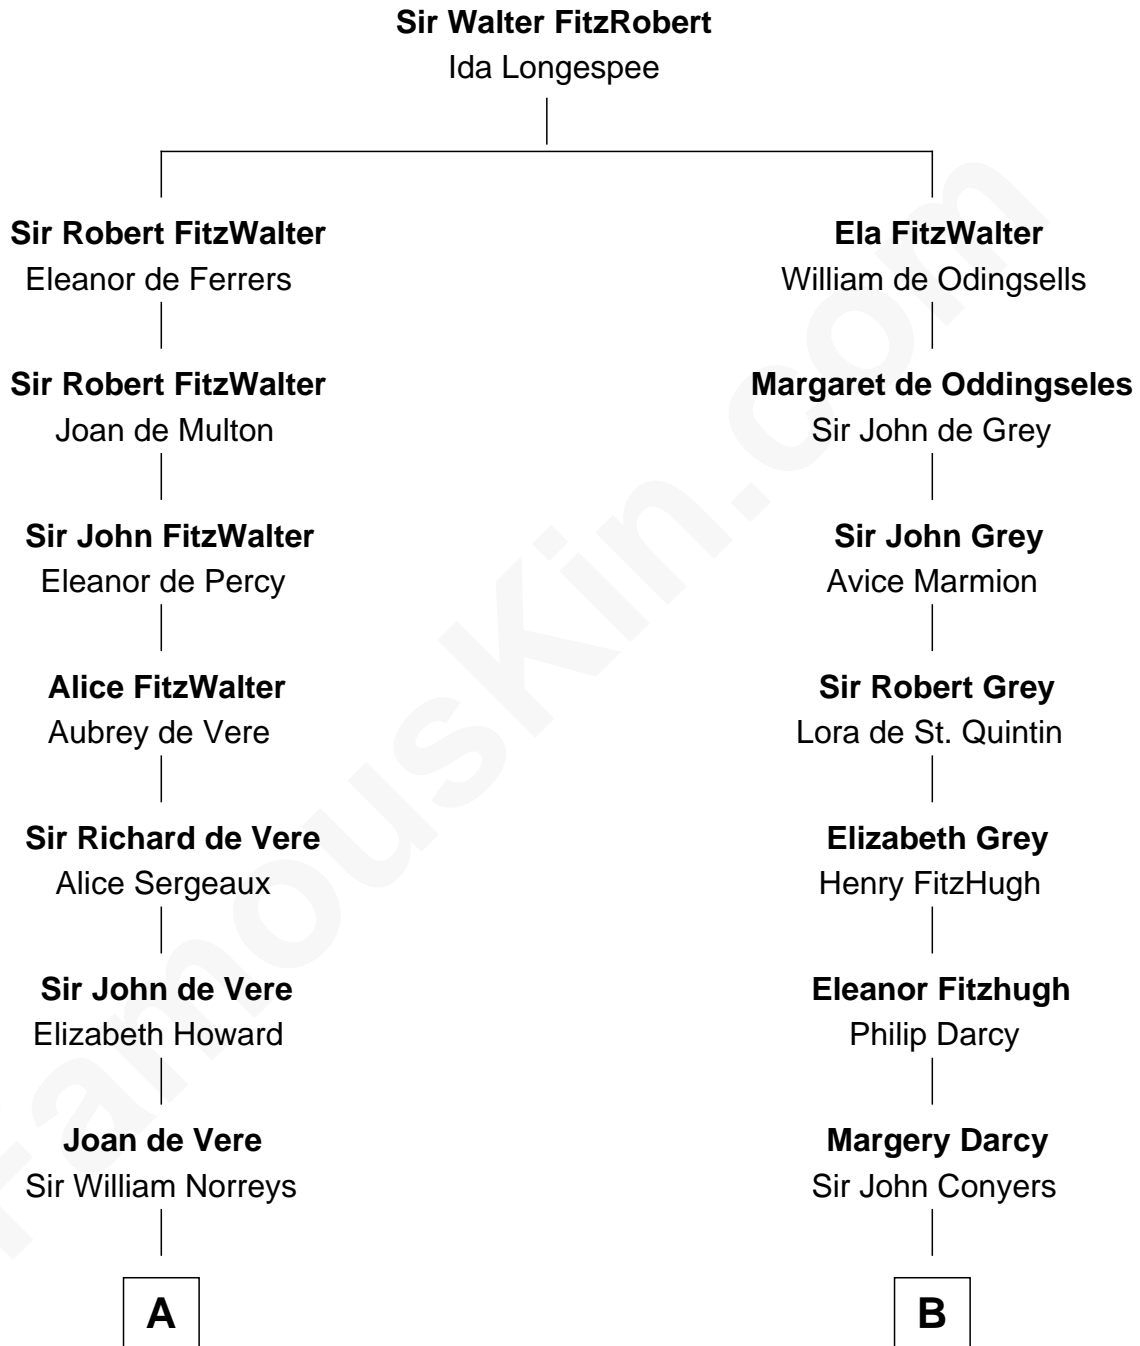

FamousKin.com

Relationship Chart of

Lou (Henry) Hoover

First Lady of President Herbert Hoover

20th cousin 1 time removed of

Horace Gray

U.S. Supreme Court Justice

C