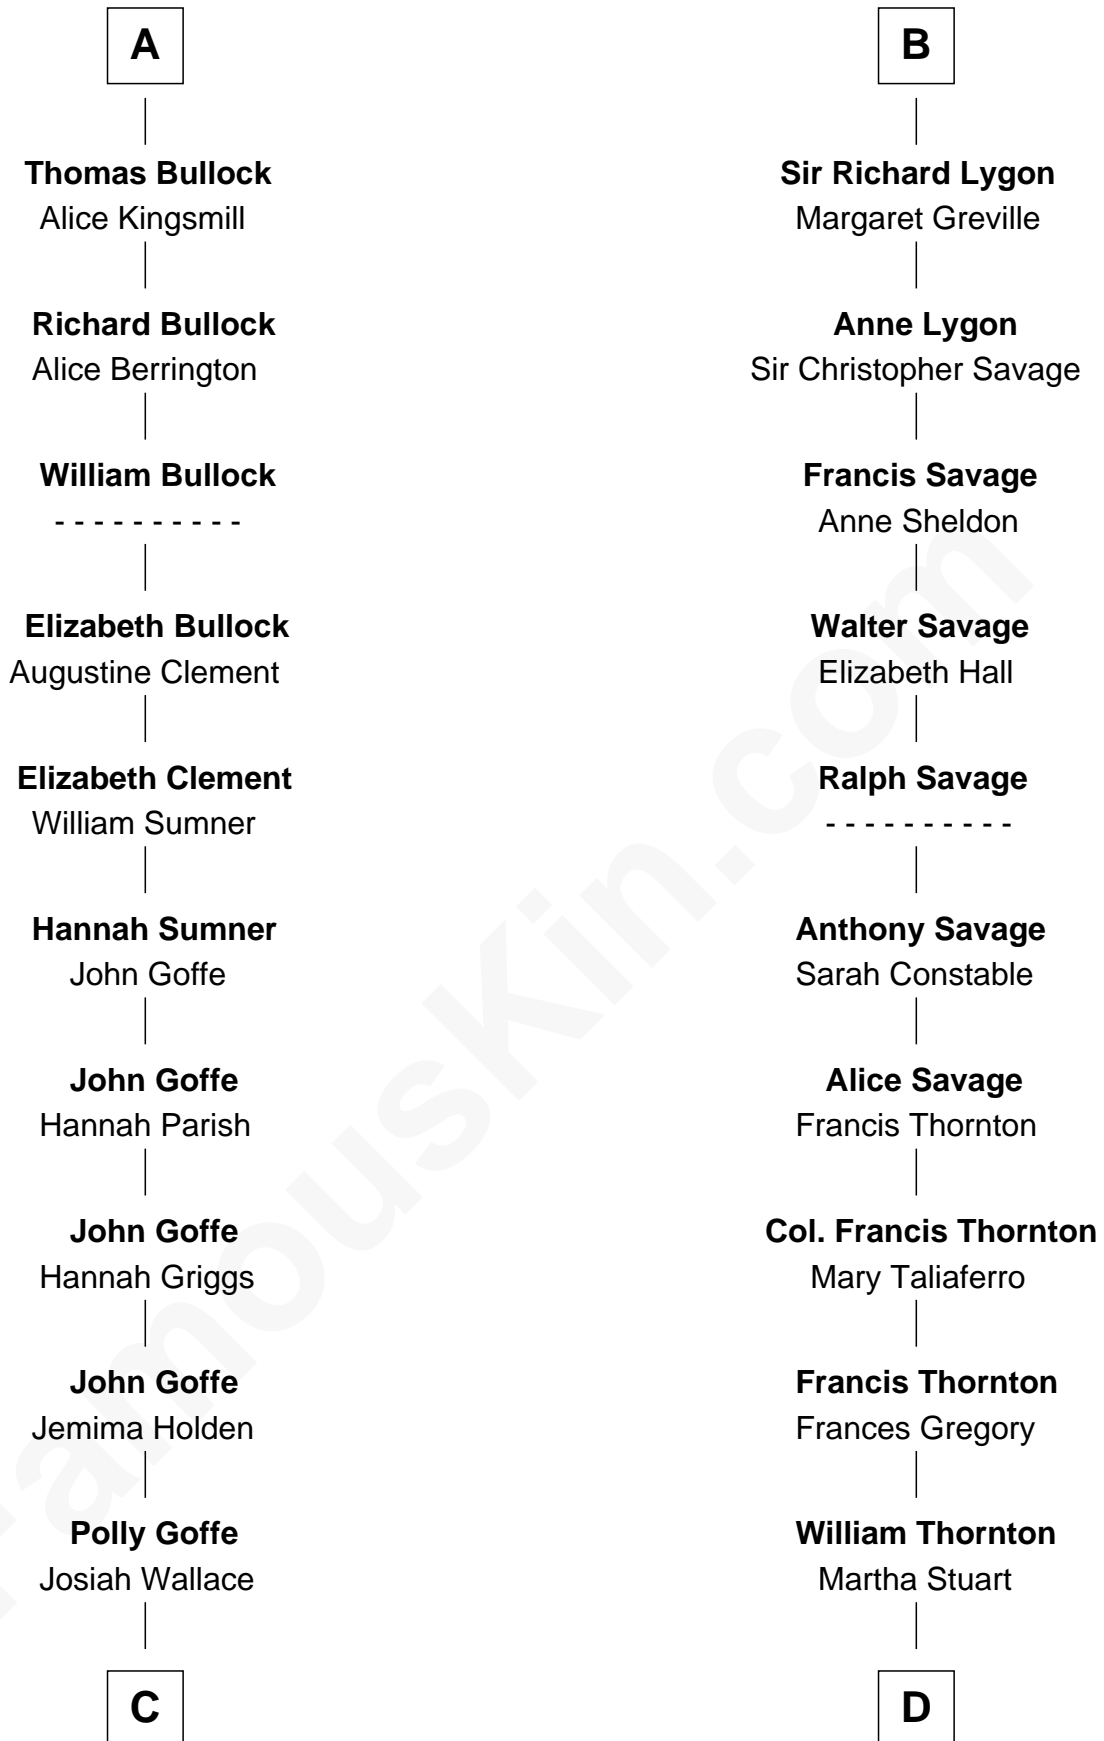

FamousKin.com

Relationship Chart of

Lou (Henry) Hoover

First Lady of President Herbert Hoover

20th cousin 1 time removed of

General George S. Patton

U.S. Army - World War II

C

Nancy M. Wallace

John Scobey

Philomelia Sophia Scobey

Phineas Weed

Florence Ida Weed

Charles Delano Henry

Lou (Henry) Hoover

First Lady of Herbert Hoover

D

William Thorton

Eleanor Thompson

Susanna Thompson Thorton

Andrew Glassell

Susan Thornton Glassell

George Smith Patton

George Smith Patton