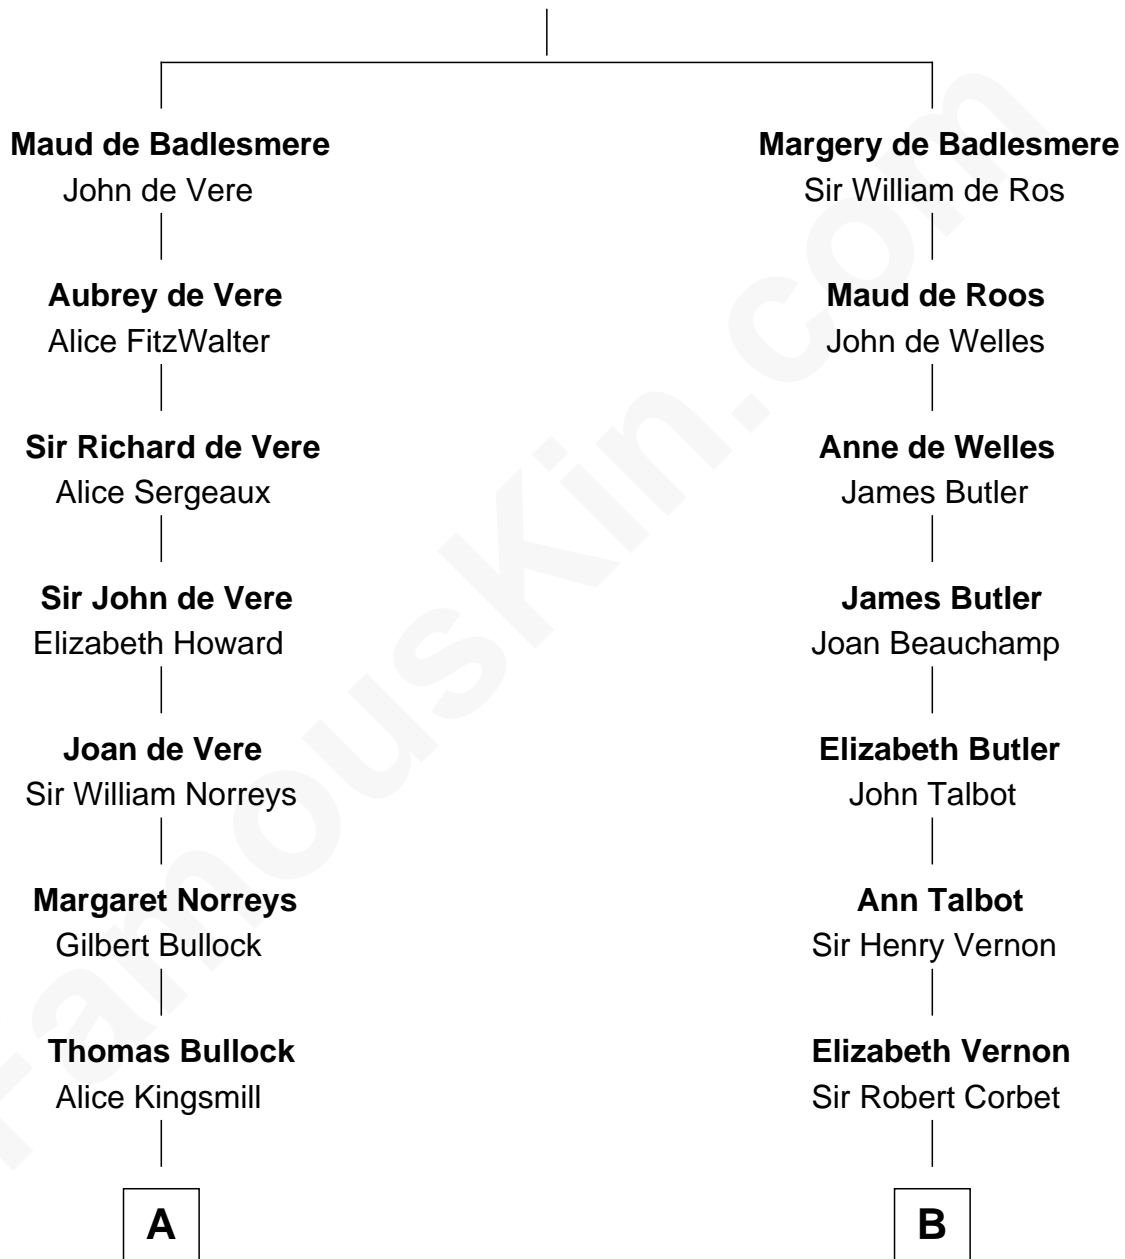

## Relationship Chart of

### Lou (Henry) Hoover

*First Lady of President Herbert Hoover*

19th cousin 1 time removed of

**Lizzie Borden**

*Accused Murderess*

**Bartholomew de Badlesmere**

Margaret de Clare

**C**

**Philomelia Sophia Scobey**

Phineas Weed

**Florence Ida Weed**

Charles Delano Henry

**Lou (Henry) Hoover**

*First Lady of Herbert Hoover*

**D**

**Sarah L. Vinnicum**

Joseph Morse

**Anthony Morse**

Rhoda Morrison

**Sarah Anthony Morse**

Andrew Jackson Borden

**Lizzie Borden**

*Accused Murderess*

FamousKin.com