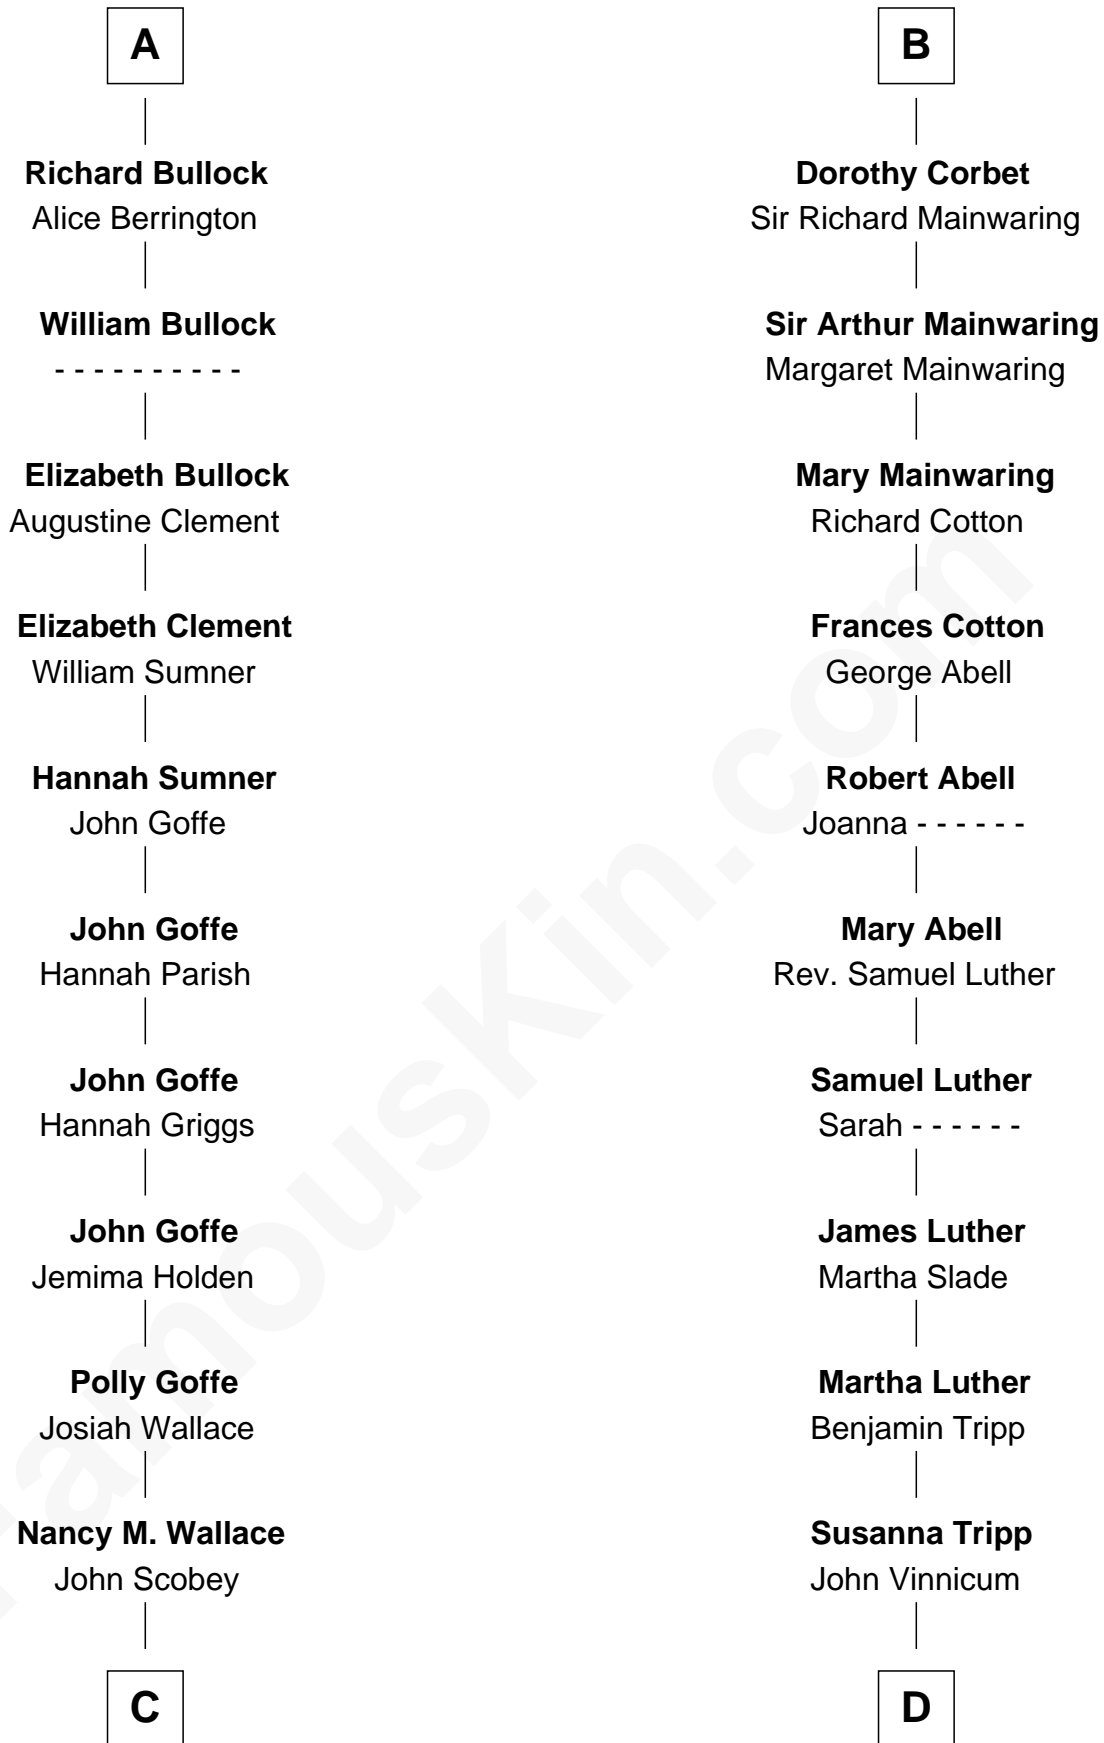

## Relationship Chart of

### Lou (Henry) Hoover

*First Lady of President Herbert Hoover*

19th cousin 1 time removed of

**Lizzie Borden**

*Accused Murderess*

**Bartholomew de Badlesmere**

Margaret de Clare

**C**

**Philomelia Sophia Scobey**

Phineas Weed

**Florence Ida Weed**

Charles Delano Henry

**Lou (Henry) Hoover**

*First Lady of Herbert Hoover*

**D**

**Sarah L. Vinnicum**

Joseph Morse

**Anthony Morse**

Rhoda Morrison

**Sarah Anthony Morse**

Andrew Jackson Borden

**Lizzie Borden**

*Accused Murderess*

FamousKin.com