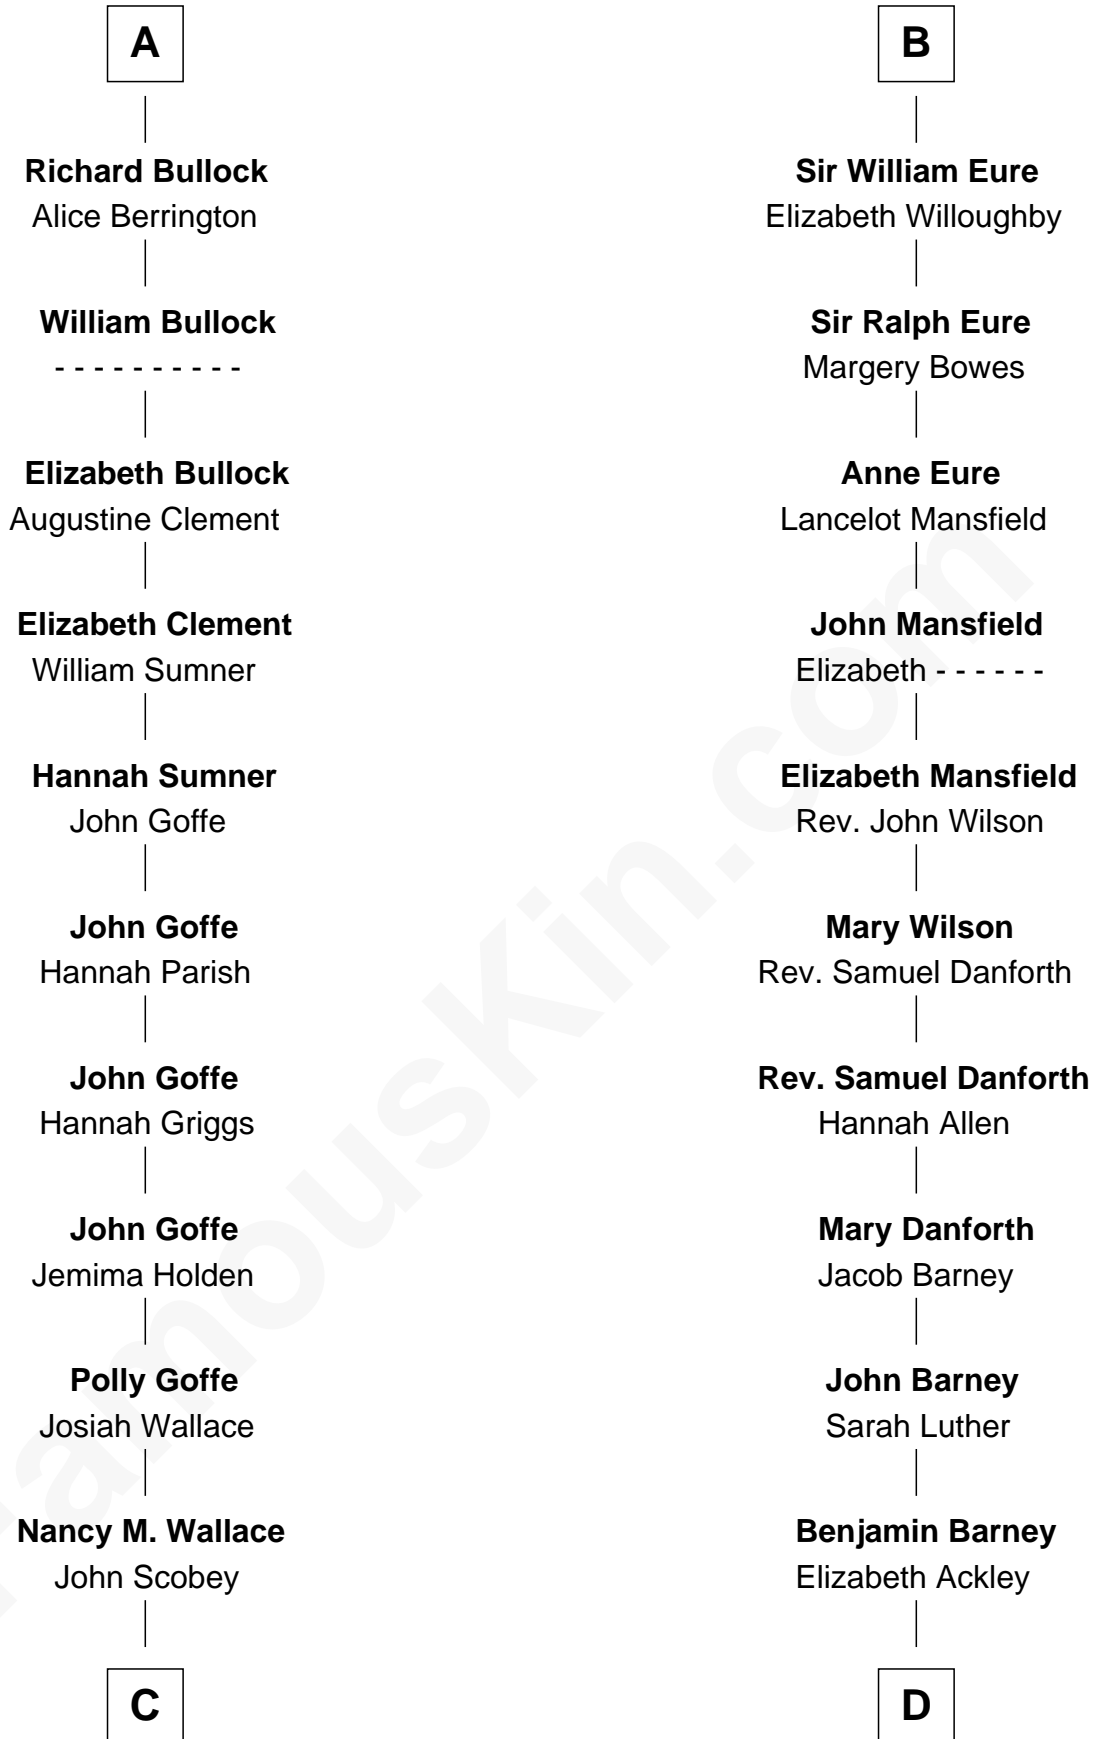

## Relationship Chart of

### Lou (Henry) Hoover

*First Lady of President Herbert Hoover*

19th cousin 2 times removed of

**Elizabeth Montgomery**  
*TV Actress - "Bewitched"*

**Bartholomew de Badlesmere**

Margaret de Clare

**C**

**Philomelia Sophia Scobey**

Phineas Weed

**Florence Ida Weed**

Charles Delano Henry

**Lou (Henry) Hoover**

*First Lady of Herbert Hoover*

**D**

**Nathan Barney**

Hannah Carey

**Nathan Barney**

Mary A. Deverell

**Mary Weed Barney**

Henry Montgomery

**Henry Montgomery**

Elizabeth Bryan Allen

**Elizabeth Montgomery**

*TV Actress - "Bewitched"*