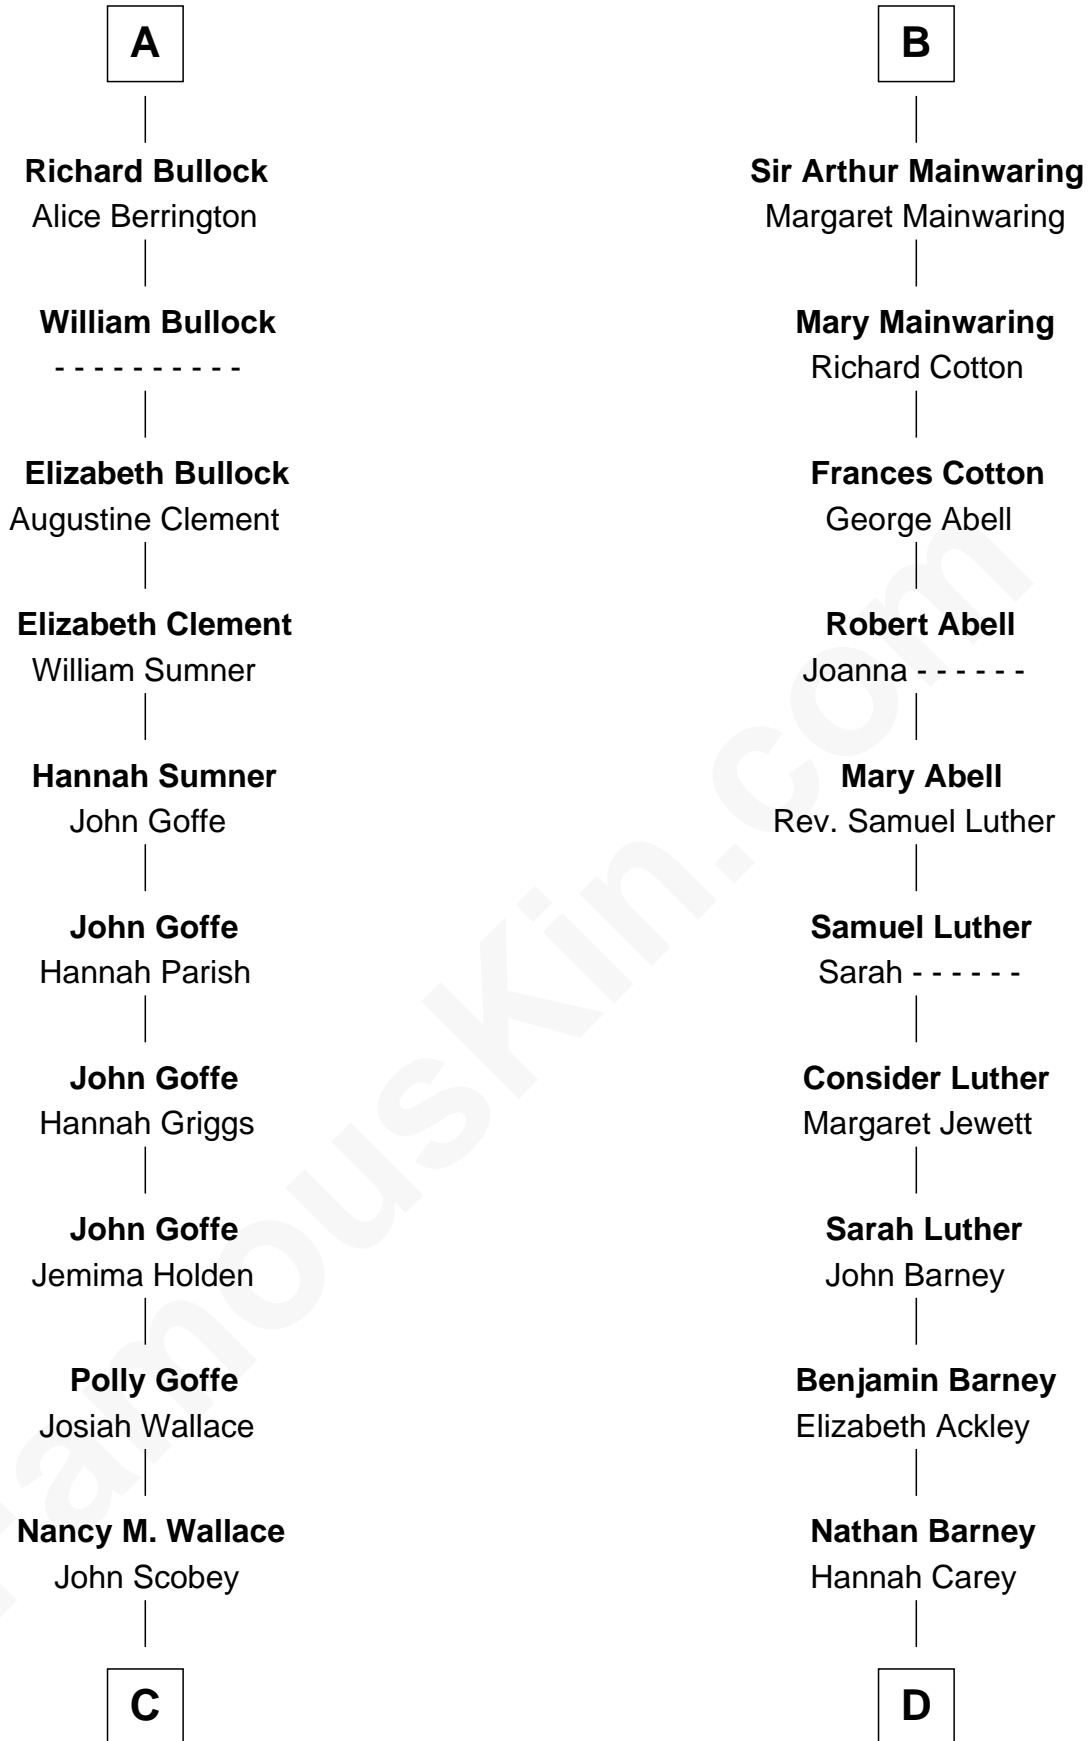

## Relationship Chart of

### Lou (Henry) Hoover

*First Lady of President Herbert Hoover*

19th cousin 1 time removed of

### Elizabeth Montgomery

*TV Actress - "Bewitched"*

**C**

**Philomelia Sophia Scobey**

Phineas Weed

**Florence Ida Weed**

Charles Delano Henry

**Lou (Henry) Hoover**

*First Lady of Herbert Hoover*

**D**

**Nathan Barney**

Mary A. Deverell

**Mary Weed Barney**

Henry Montgomery

**Henry Montgomery**

Elizabeth Bryan Allen