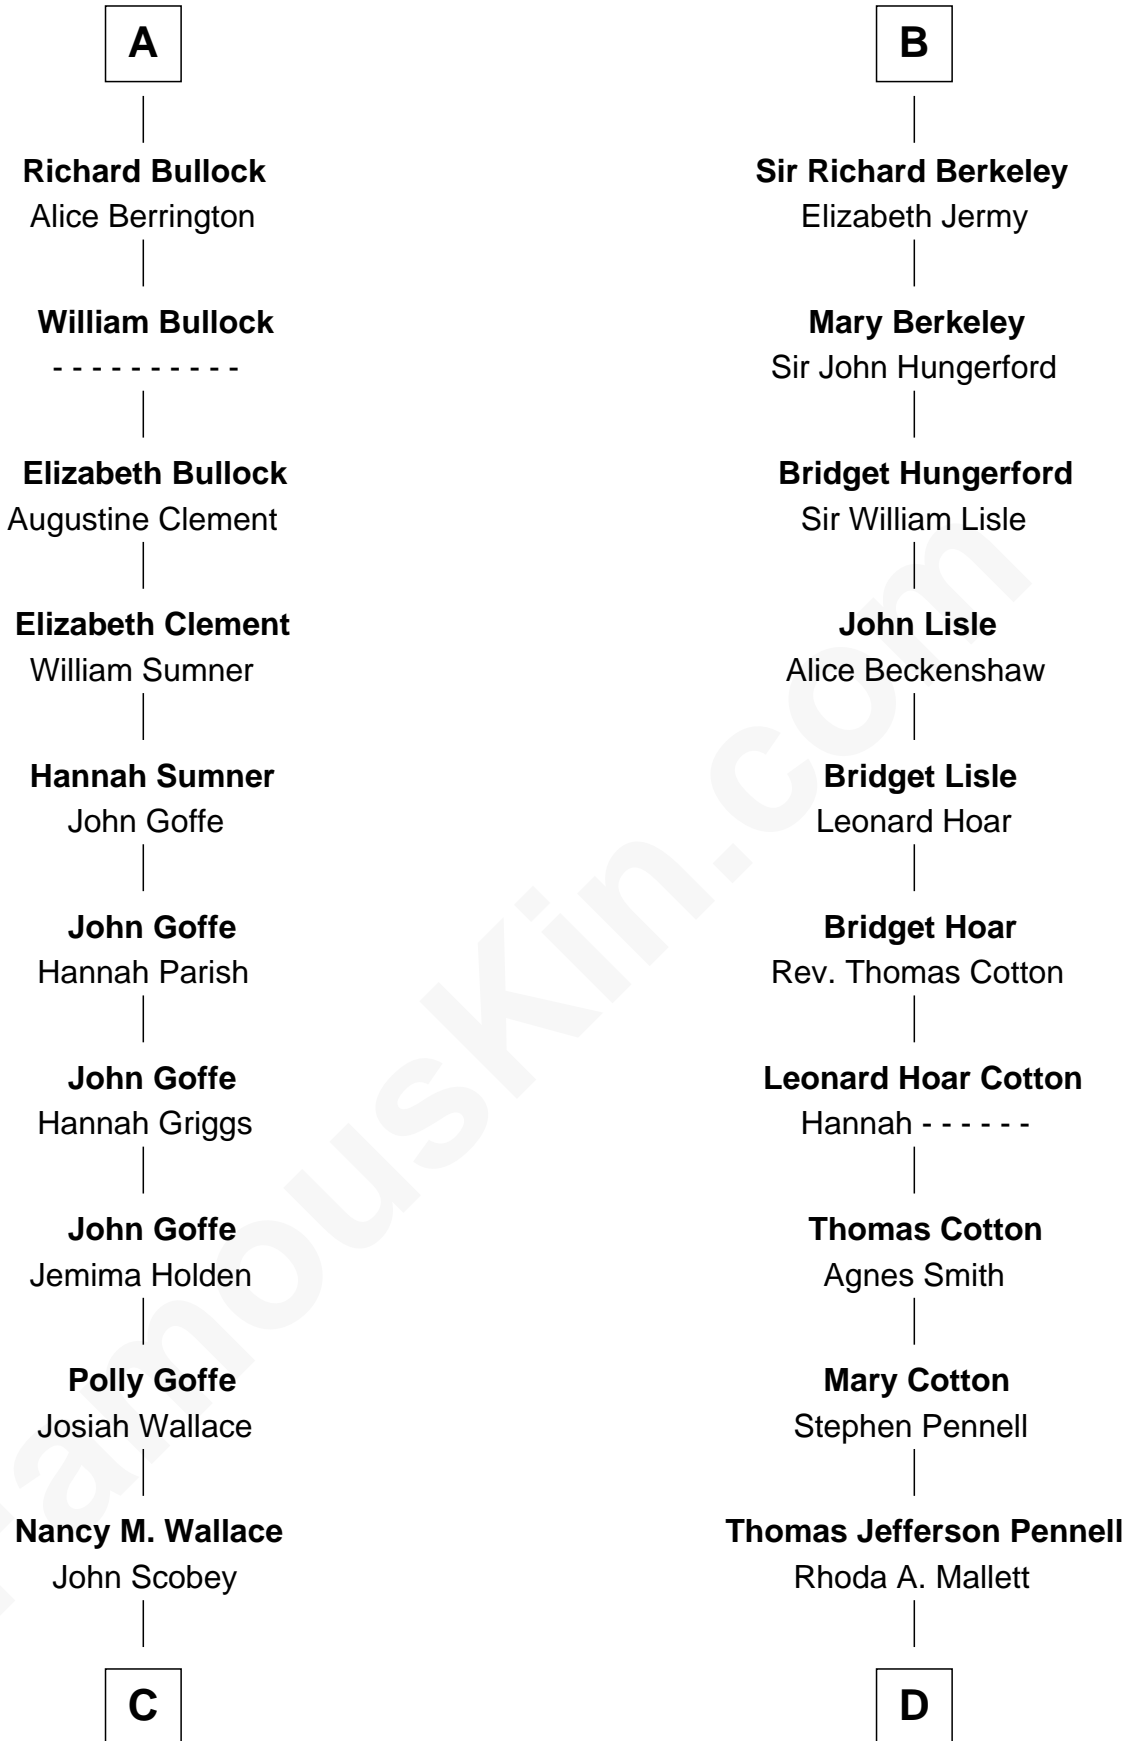

FamousKin.com

Relationship Chart of

Lou (Henry) Hoover

First Lady of President Herbert Hoover

19th cousin 2 times removed of

Warren Buffett

Chairman & CEO, Berkshire Hathaway

C

Philomelia Sophia Scobey

Phineas Weed

Florence Ida Weed

Charles Delano Henry

Lou (Henry) Hoover

First Lady of Herbert Hoover

D

Deborah Collamore Pennell

John Watson

Susan Ann Watson

Ford Bela Barber

Stella Frances Barber

John Ammon Stahl

Leila Stahl

Howard Homan Buffett

Warren Buffett