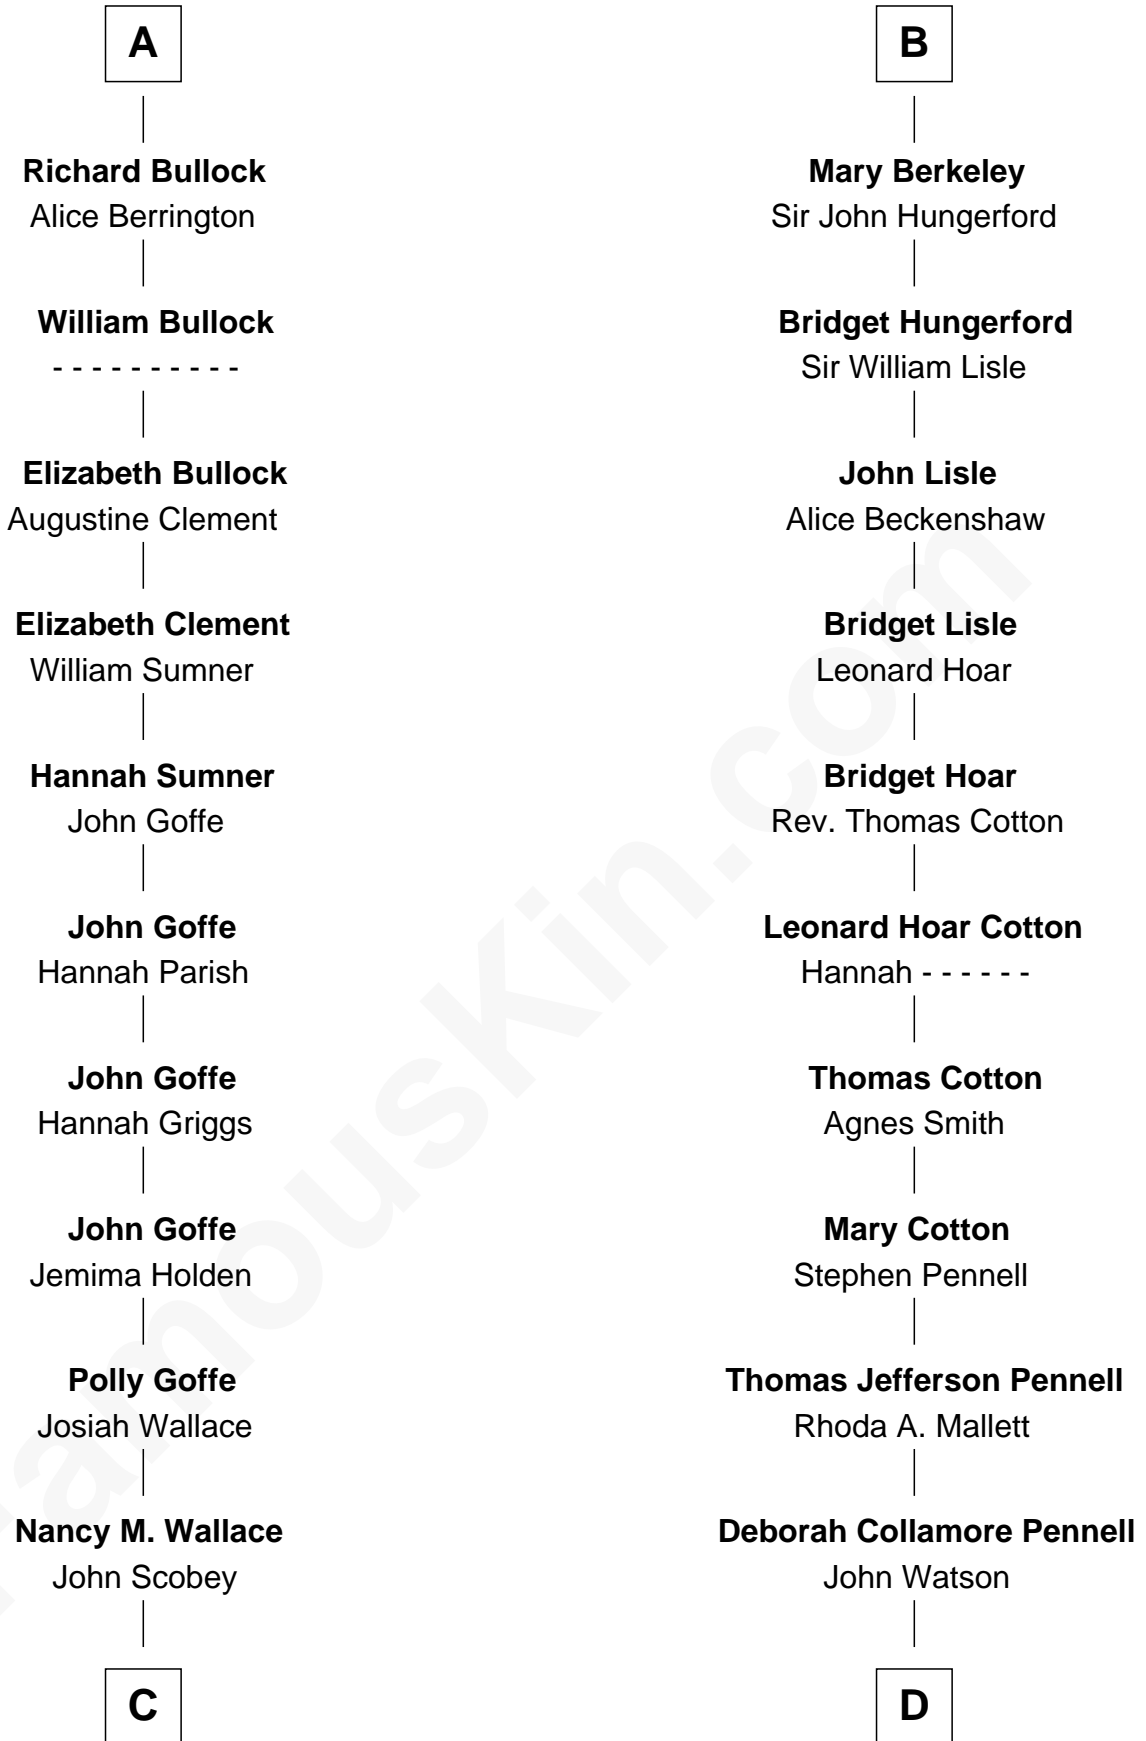

FamousKin.com

Relationship Chart of

Lou (Henry) Hoover

First Lady of President Herbert Hoover

19th cousin 1 time removed of

Warren Buffett

Chairman & CEO, Berkshire Hathaway

C

Philomelia Sophia Scobey

Phineas Weed

Florence Ida Weed

Charles Delano Henry

Lou (Henry) Hoover

First Lady of Herbert Hoover

D

Susan Ann Watson