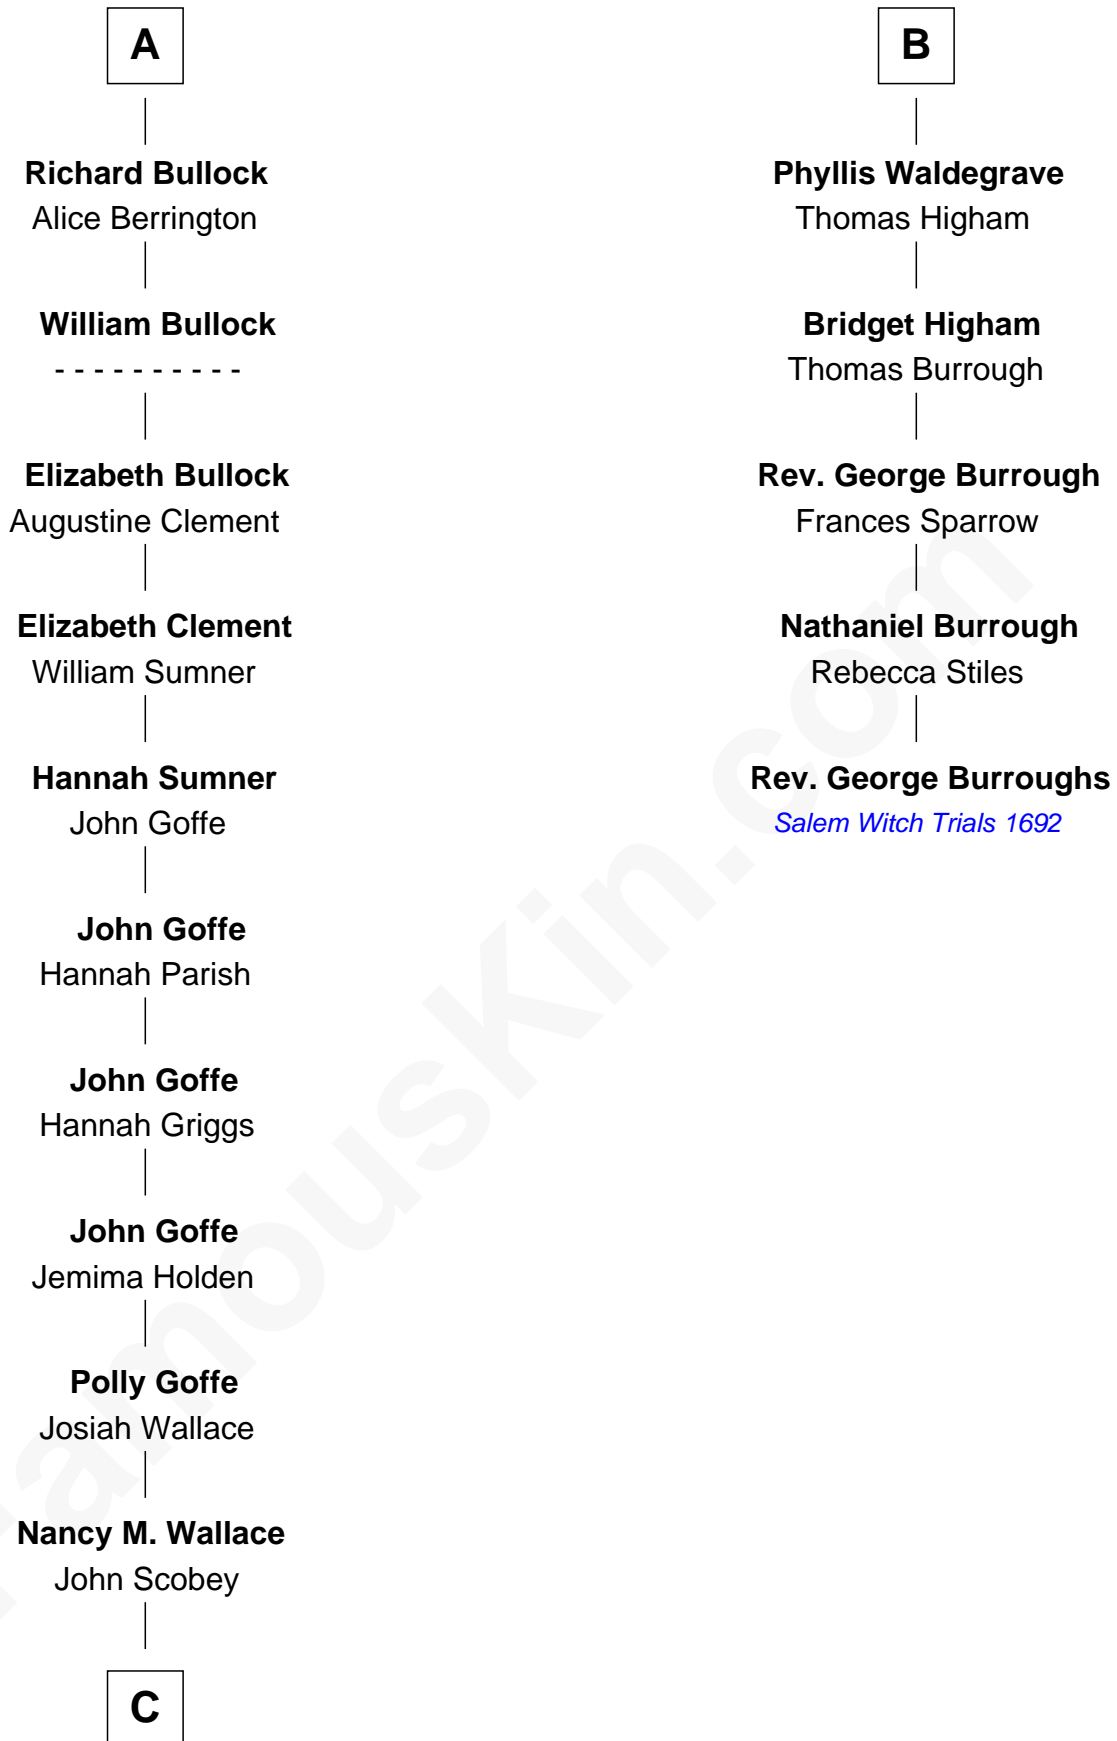

FamousKin.com

Relationship Chart of

Lou (Henry) Hoover

First Lady of President Herbert Hoover

11th cousin 8 times removed of

Rev. George Burroughs

Executed for Witchcraft, Salem 1692

C

Philomelia Sophia Scobey

Phineas Weed

Florence Ida Weed

Charles Delano Henry

Lou (Henry) Hoover

First Lady of Herbert Hoover

FamousKin.com