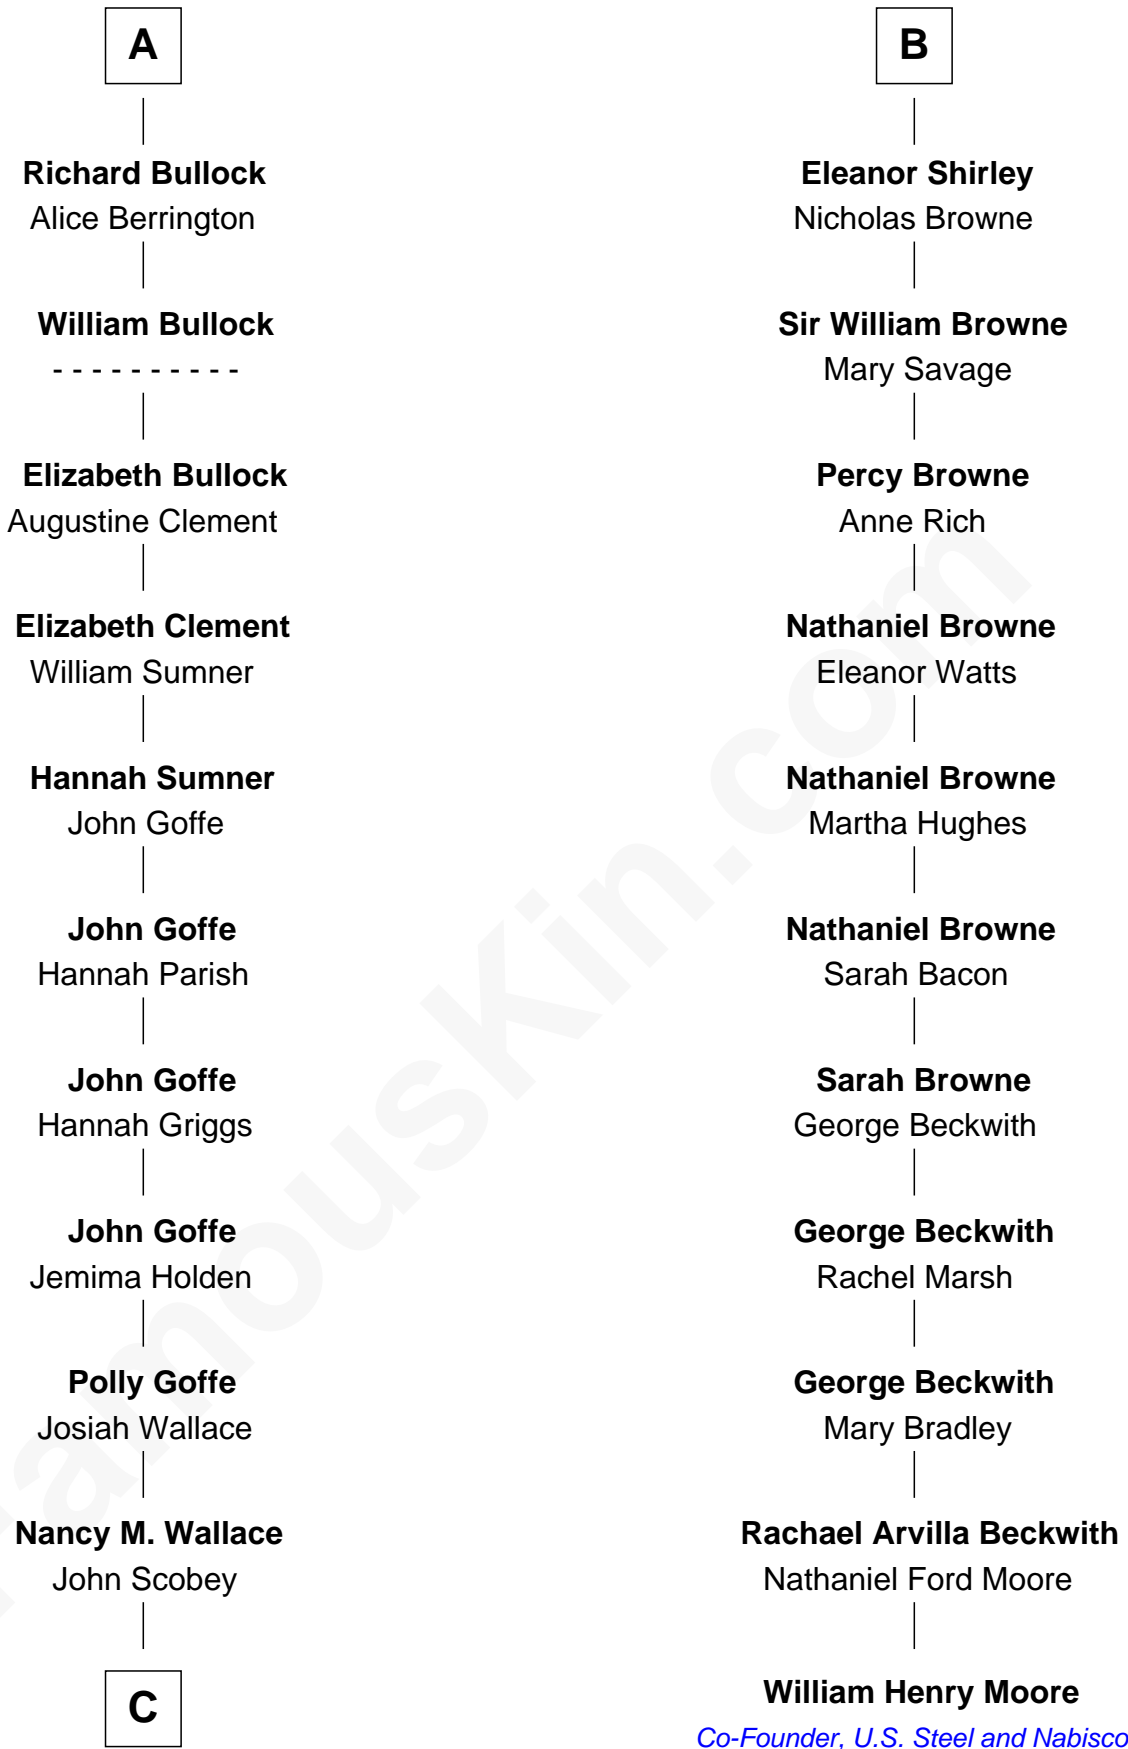

FamousKin.com

Relationship Chart of

Lou (Henry) Hoover

First Lady of President Herbert Hoover

17th cousin 2 times removed of

William Henry Moore

Co-Founder, U.S. Steel and Nabisco

Sir John Howard

Alice de Bois

Sir Robert Howard

Margaret de Scales

Sir John Howard

Margaret de Plaiz

Sir John Howard

Joan Walton

Elizabeth Howard

Sir John de Vere

Joan de Vere

Sir William Norreys

Margaret Norreys

Gilbert Bullock

Thomas Bullock

Alice Kingsmill

A

John Shirley

Eleanor Willoughby

Robert Shirley

Ralph Shirley

Amee Lolle

B

C

Philomelia Sophia Scobey