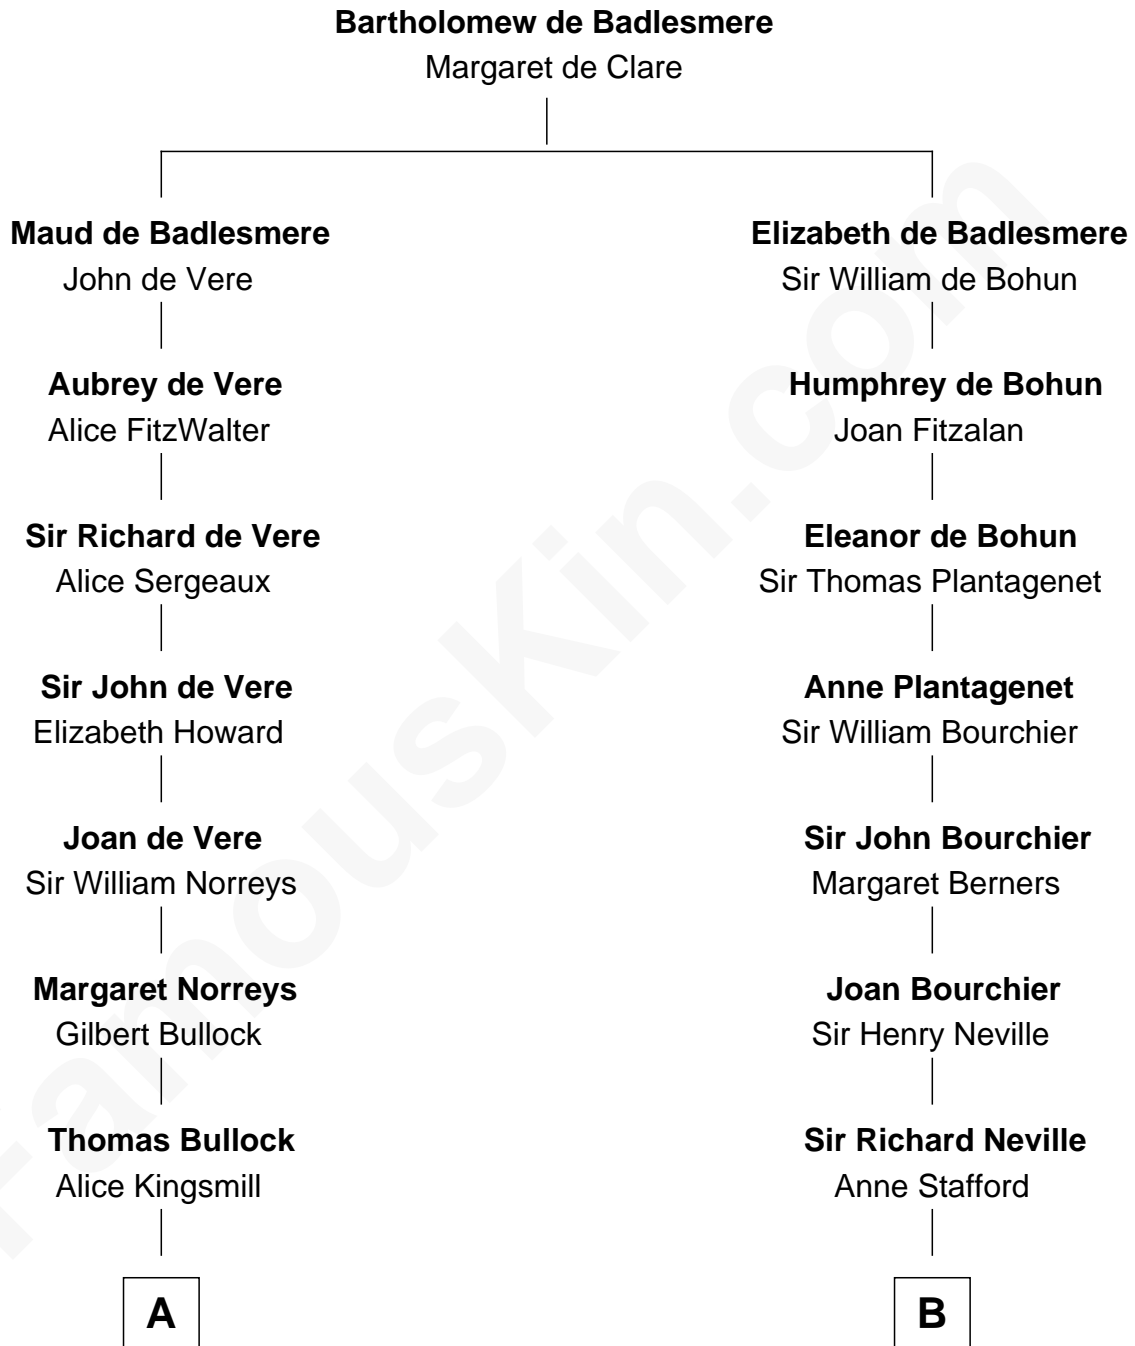

## Relationship Chart of

### Lou (Henry) Hoover

*First Lady of President Herbert Hoover*

19th cousin 2 times removed of

**Jimmy Carter**  
*39th U.S. President*

**C**

**Philomelia Sophia Scobey**

Phineas Weed

**Florence Ida Weed**