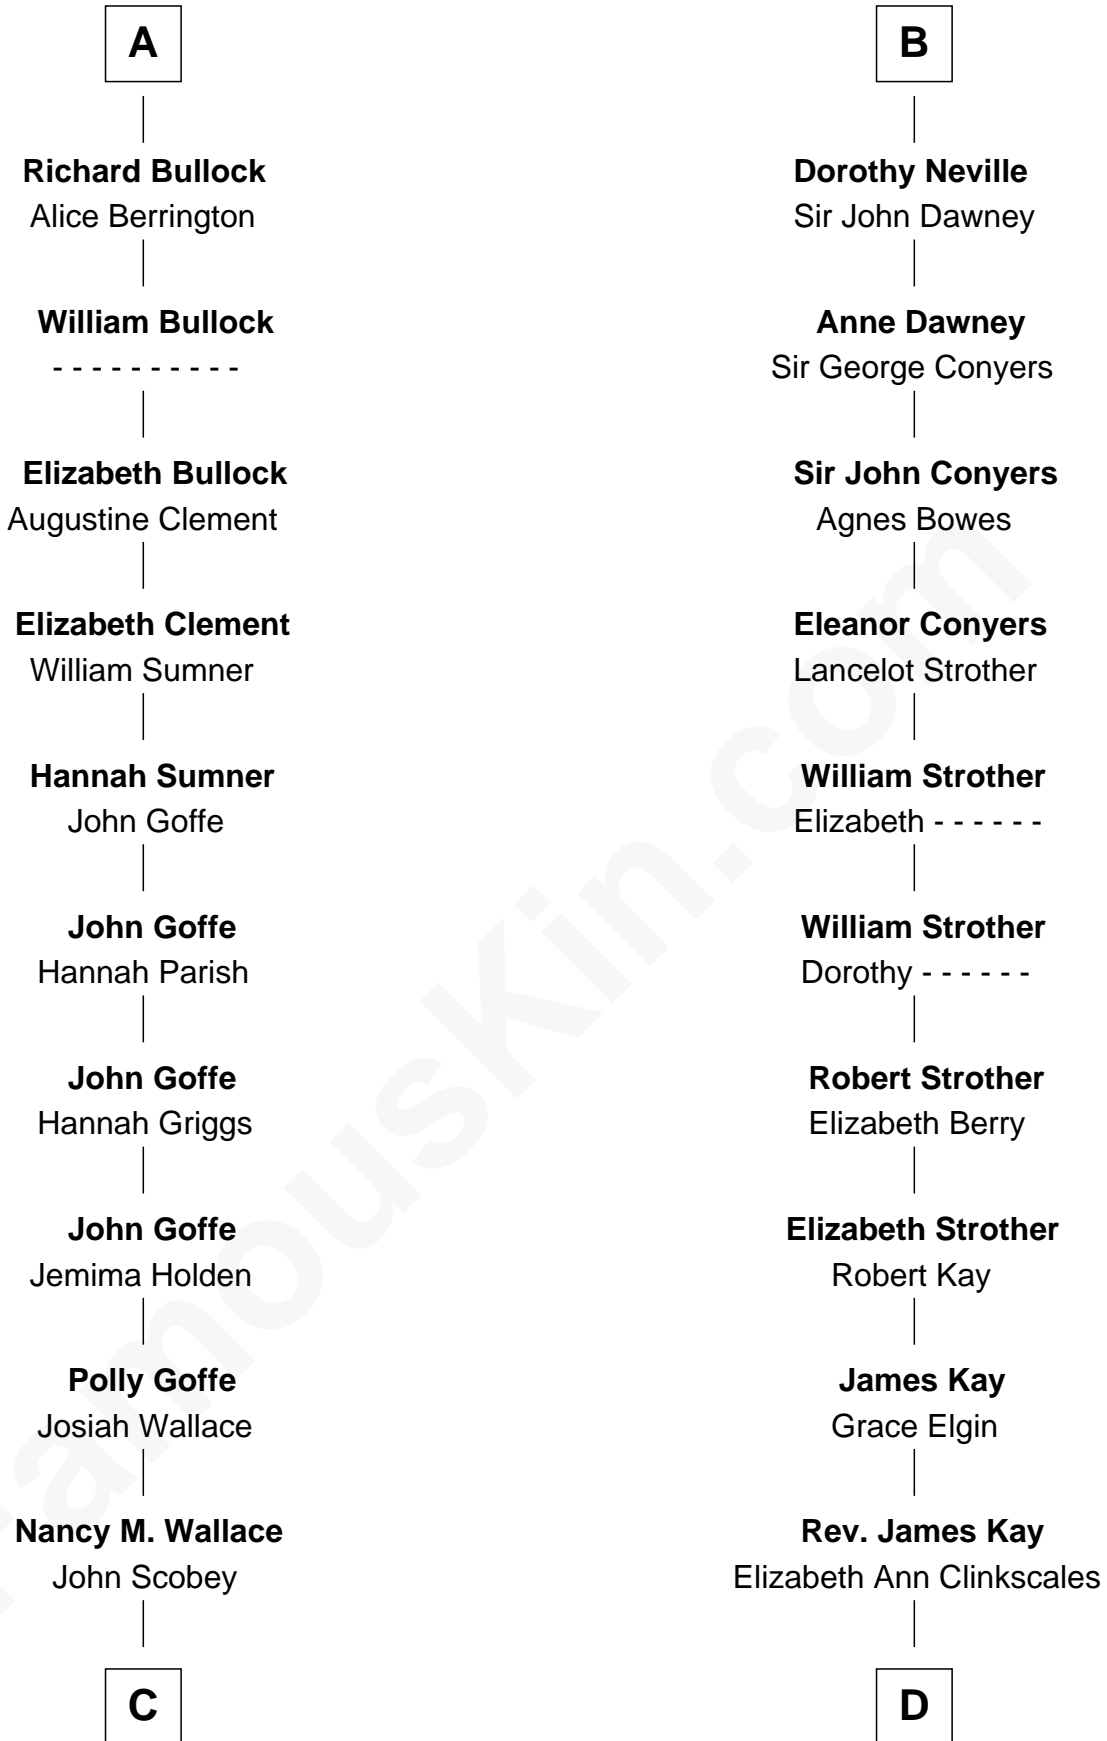

## Relationship Chart of

### Lou (Henry) Hoover

*First Lady of President Herbert Hoover*

19th cousin 2 times removed of

**Jimmy Carter**  
*39th U.S. President*

**C**

**Philomelia Sophia Scobey**

Phineas Weed

**Florence Ida Weed**

Charles Delano Henry

**Lou (Henry) Hoover**

*First Lady of Herbert Hoover*

**D**

**Mary Kay**

John Pratt

**James E. Pratt**

Sophonra C. Cowan

**Nina Pratt**

William Archibald Carter

**Earl Carter**

Lillian Gordy

**Jimmy Carter**

*39th U.S. President*