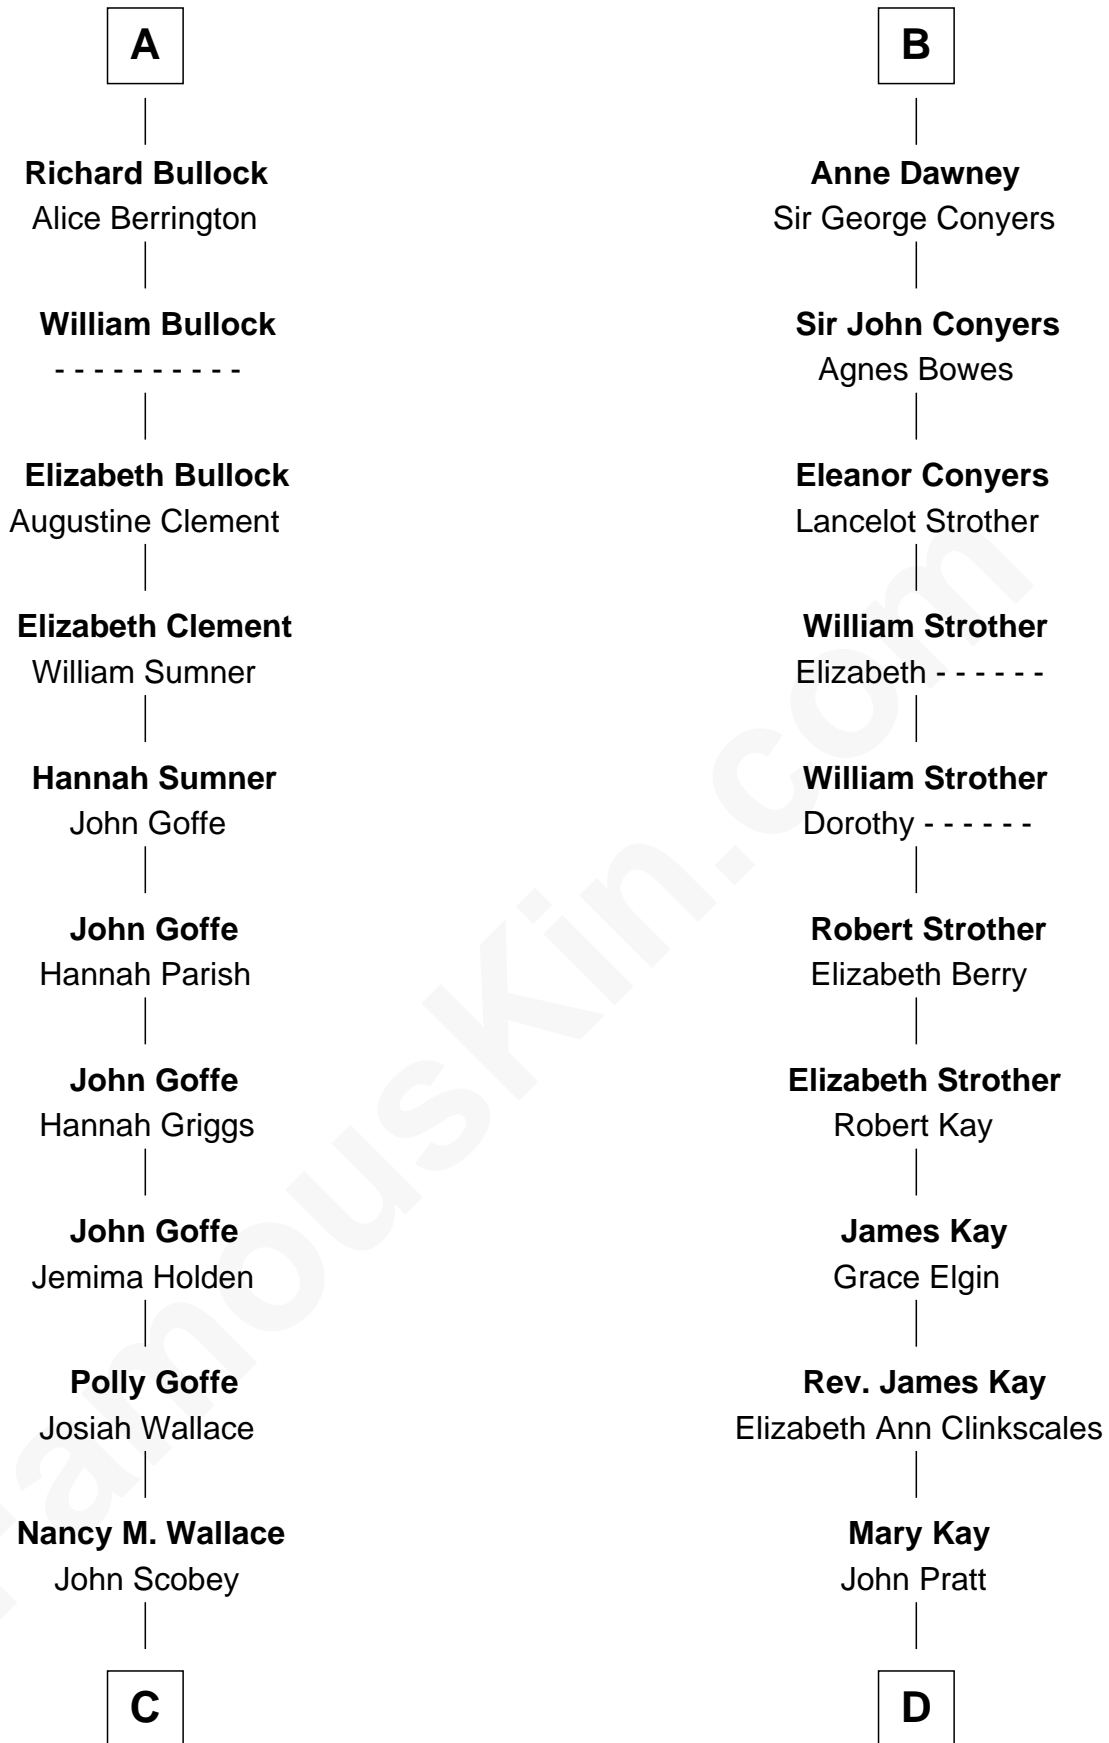

FamousKin.com

Relationship Chart of Lou (Henry) Hoover

First Lady of President Herbert Hoover

19th cousin 1 time removed of

Jimmy Carter
39th U.S. President

C

Philomelia Sophia Scobey

Phineas Weed

Florence Ida Weed

Charles Delano Henry

Lou (Henry) Hoover

First Lady of Herbert Hoover

D

James E. Pratt

Sophonra C. Cowan

Nina Pratt

William Archibald Carter

Earl Carter

Lillian Gordy

Jimmy Carter

39th U.S. President