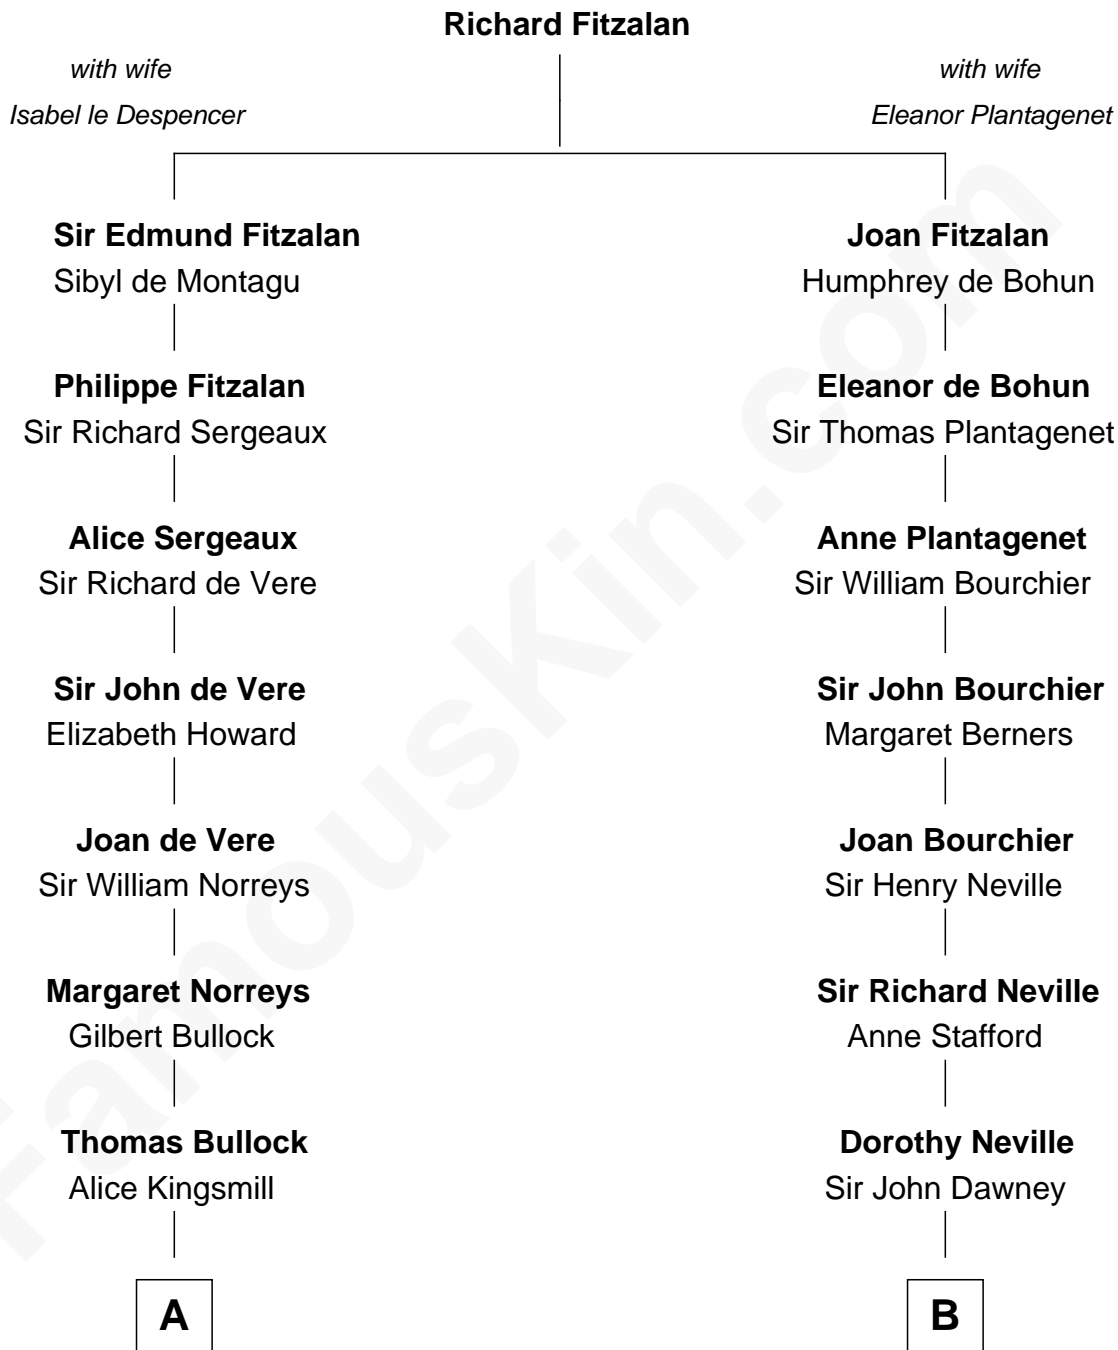

FamousKin.com

Relationship Chart of Lou (Henry) Hoover

First Lady of President Herbert Hoover

19th cousin 1 time removed of

Jimmy Carter
39th U.S. President

C

Philomelia Sophia Scobey

Phineas Weed

Florence Ida Weed

Charles Delano Henry

Lou (Henry) Hoover

First Lady of Herbert Hoover

D

James E. Pratt

Sophonra C. Cowan

Nina Pratt