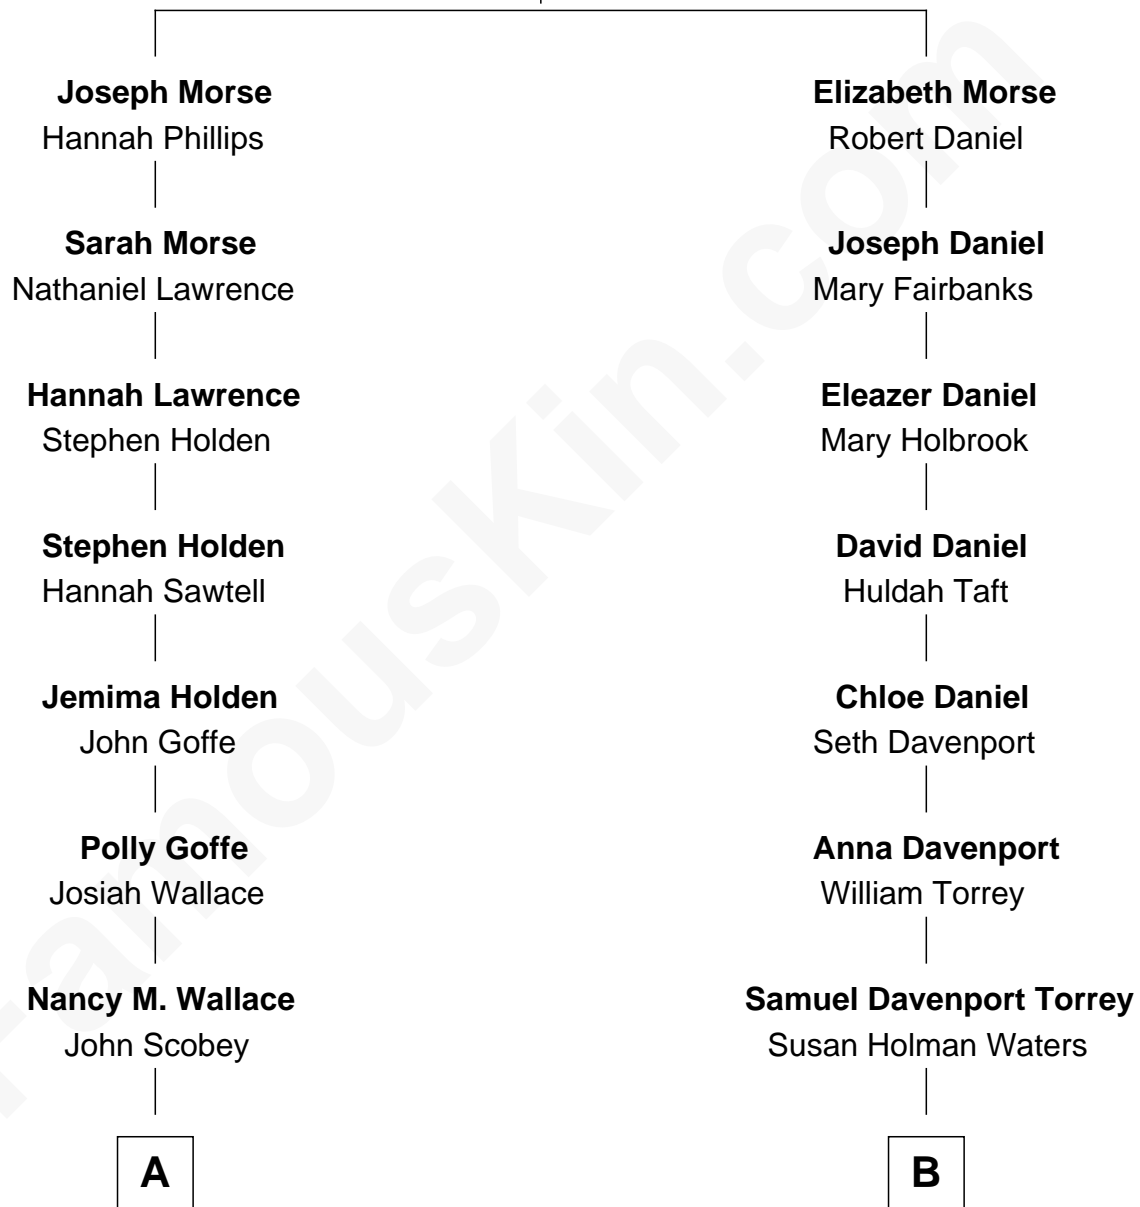

FamousKin.com

Relationship Chart of

Lou (Henry) Hoover

First Lady of President Herbert Hoover

8th cousin 1 time removed of

William Howard Taft

27th U.S. President

Samuel Morse
Elizabeth Jasper

A

Philomelia Sophia Scobey

Phineas Weed

Florence Ida Weed

Charles Delano Henry

Lou (Henry) Hoover

First Lady of Herbert Hoover

B

Louisa Maria Torrey

Alphonso Taft

William Howard Taft

27th U.S. President

FamousKin.com