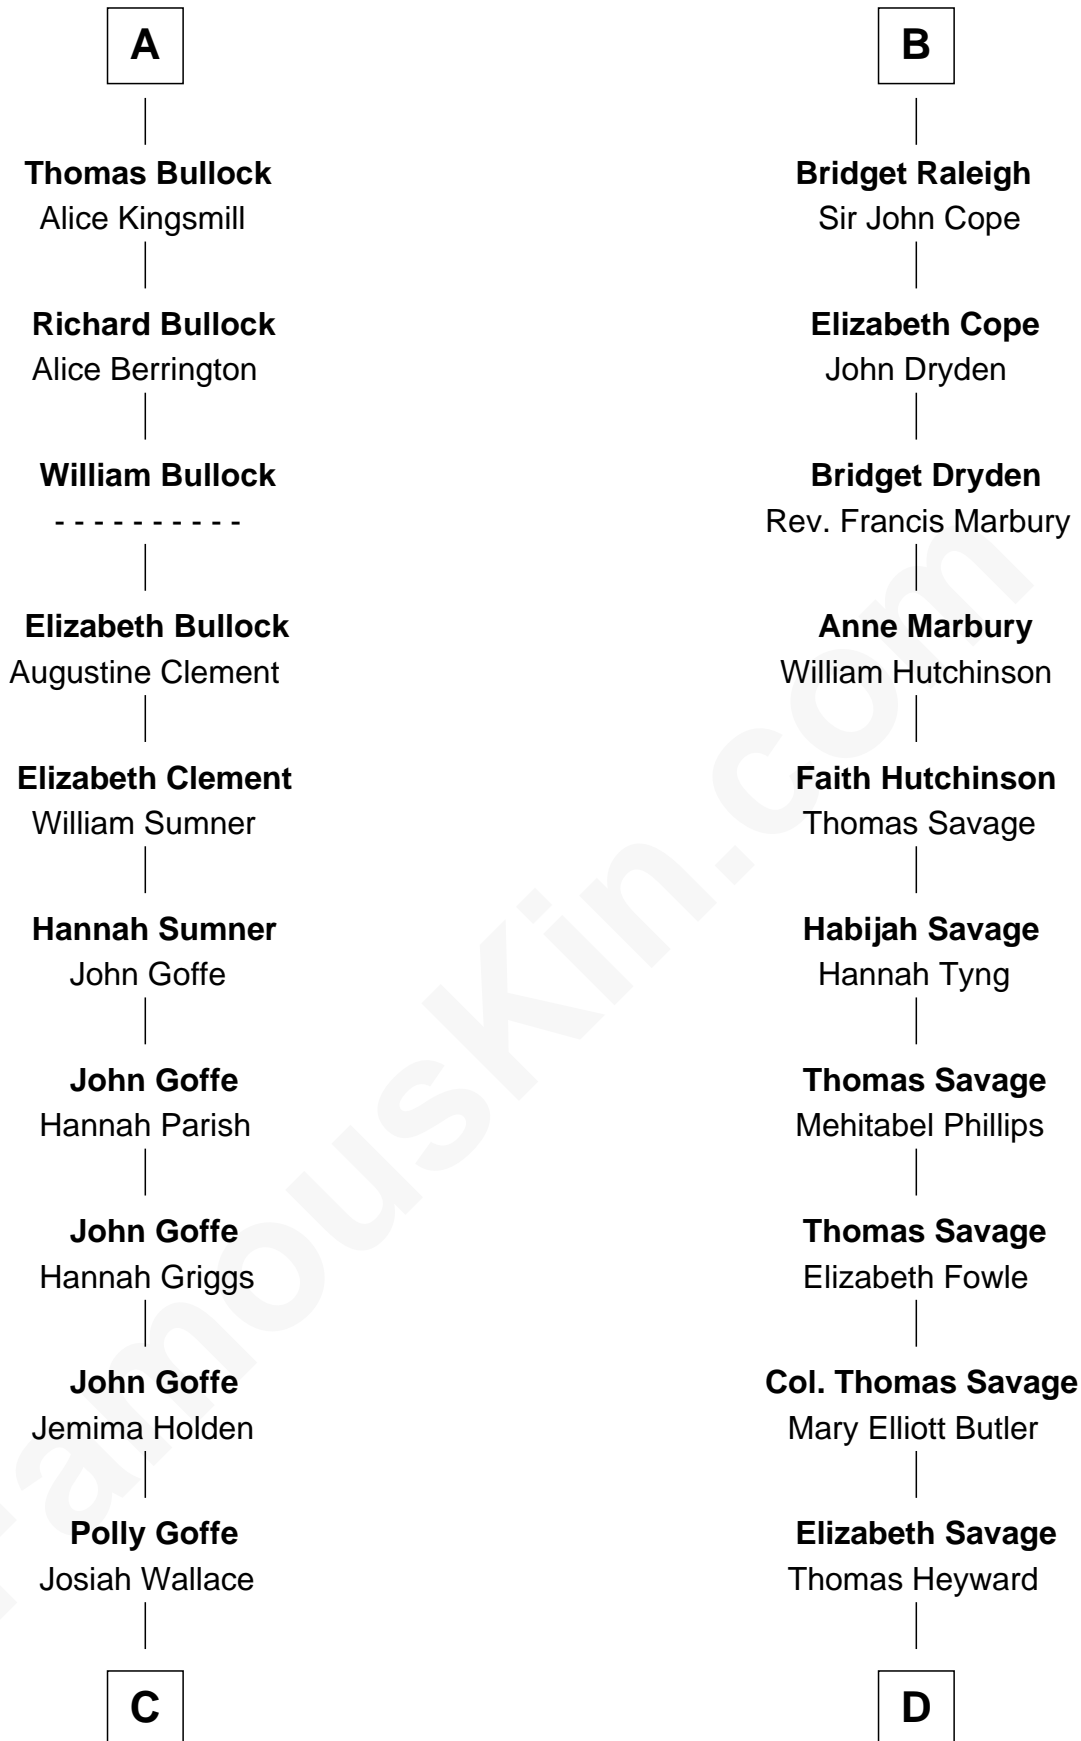

FamousKin.com

Relationship Chart of

Lou (Henry) Hoover

First Lady of President Herbert Hoover

20th cousin 1 time removed of

DuBose Heyward

Author of Porgy (Porgy & Bess)

Hugh le Despencer
Eleanor de Clare

Anne de Ferrers

Edward Despencer

Elizabeth Burghersh

Margaret Despencer

Robert de Ferrers

Phillippa Ferrers

Sir Thomas Greene

Elizabeth Greene

William Raleigh

Sir Edward Raleigh

Margaret Verney

Sir Edward Raleigh

Anne Chamberlayne

B

C

Nancy M. Wallace

Thomas Heyward

Ann Eliza Cuthbert

Thomas Savage Heyward

Georgianna Hasell

Thomas Savage Heyward

Louisa Watkins

Edwin Watkins Heyward

Jane Screven DuBose