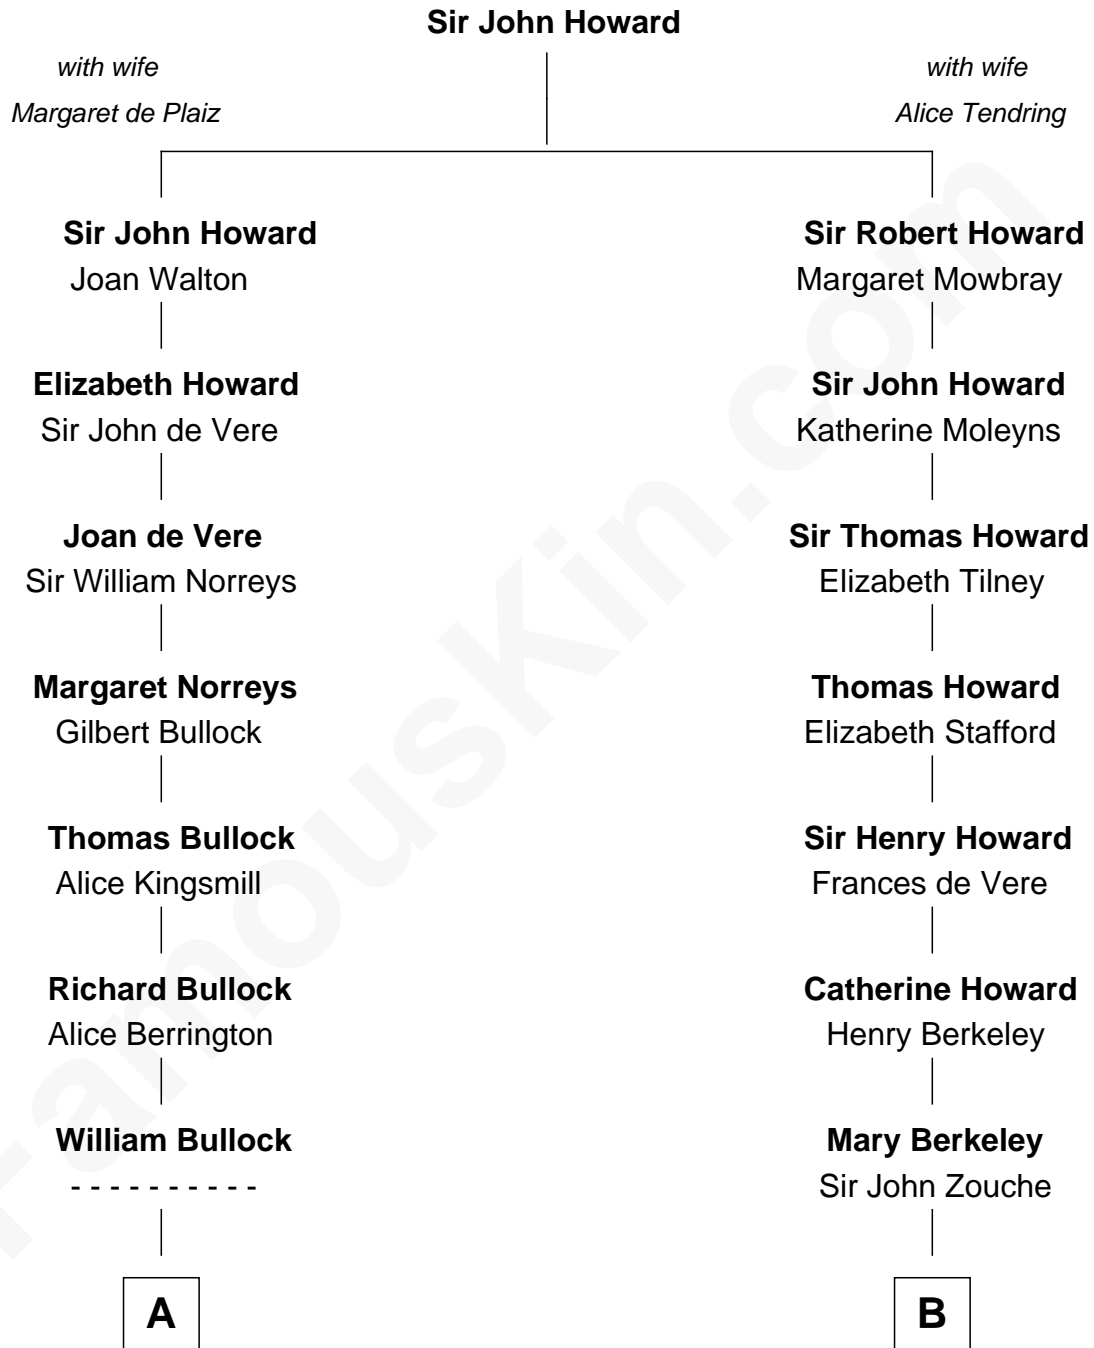

FamousKin.com

Relationship Chart of

Lou (Henry) Hoover

First Lady of President Herbert Hoover

14th cousin 3 times removed of

Francis Scott Key

Author of "The Star Spangled Banner"

A