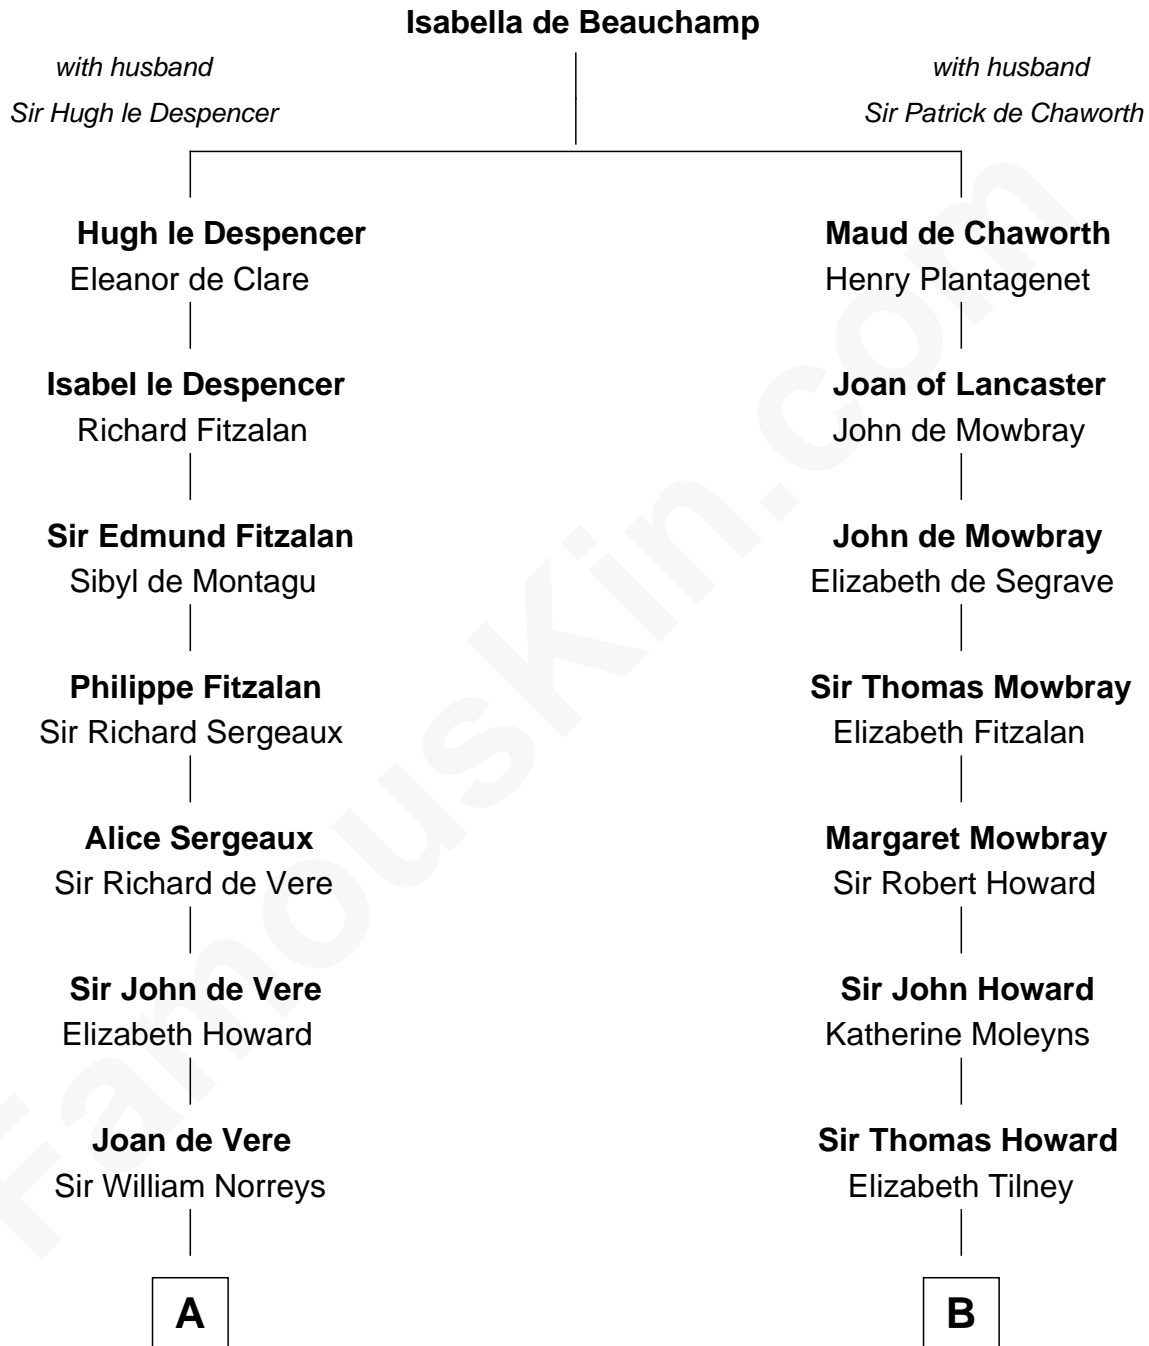

FamousKin.com

Relationship Chart of

Lou (Henry) Hoover

First Lady of President Herbert Hoover

18th cousin 3 times removed of

Francis Scott Key

Author of "The Star Spangled Banner"

C

Polly Goffe
Josiah Wallace

Nancy M. Wallace
John Scobey

Philomelia Sophia Scobey
Phineas Weed

Florence Ida Weed
Charles Delano Henry

Lou (Henry) Hoover
First Lady of Herbert Hoover

D

John Ross Key
Anne Phebe Penn Dagworthy Charlton

Francis Scott Key
Author of "The Star Spangled Banner"

FamousKin.com