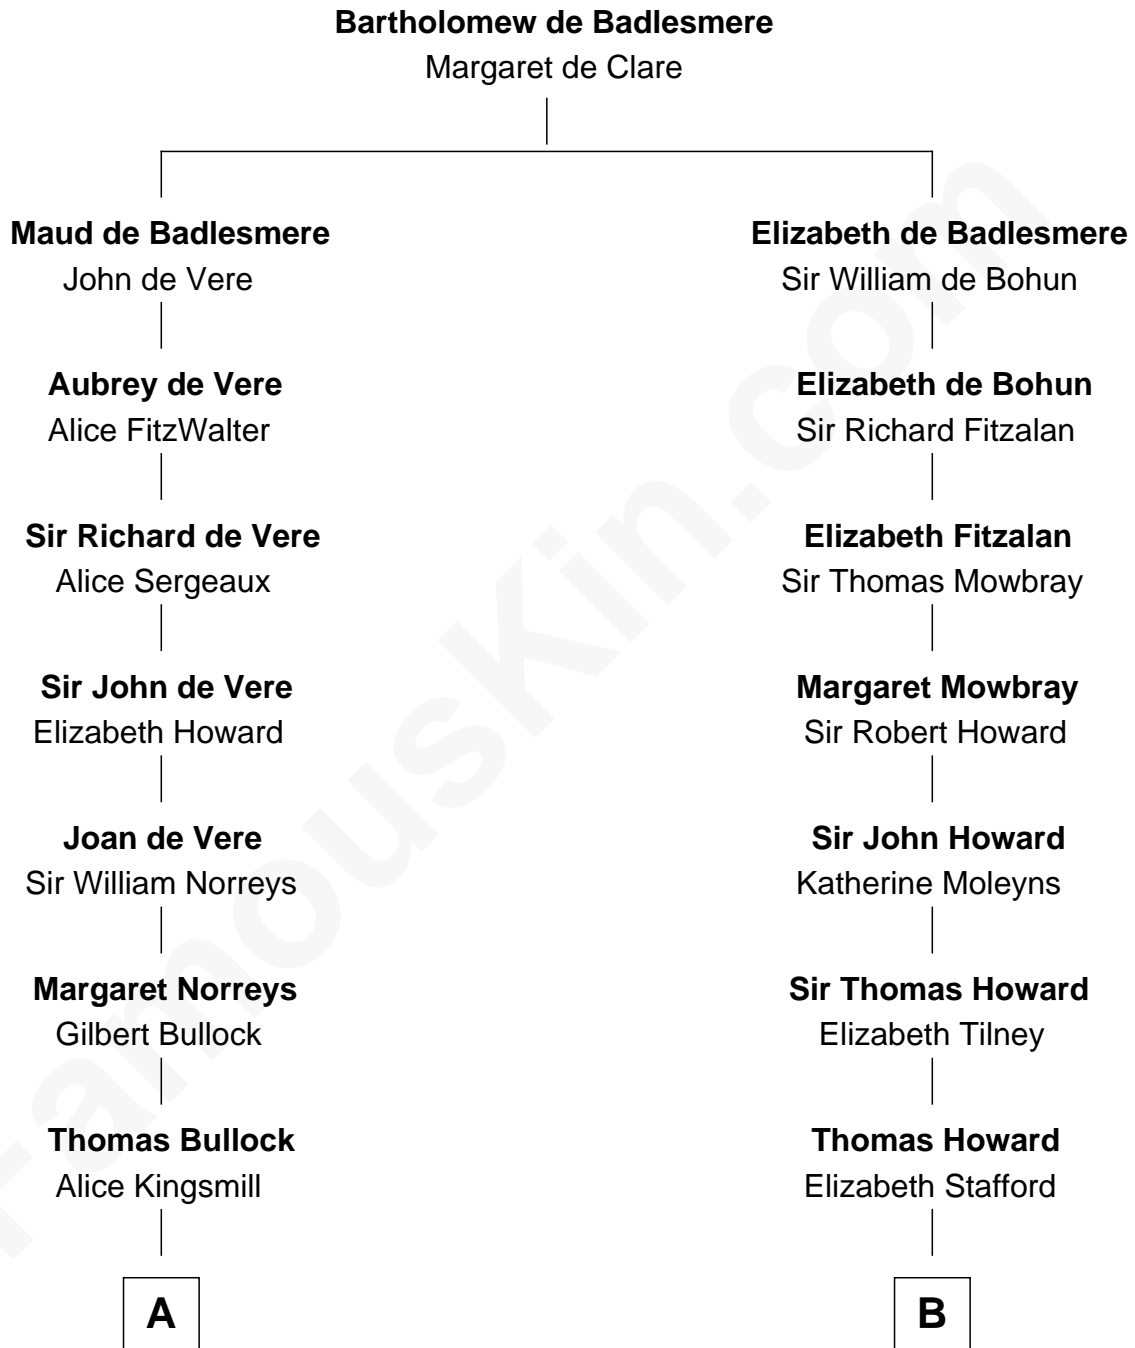

## Relationship Chart of

### Lou (Henry) Hoover

*First Lady of President Herbert Hoover*

17th cousin 2 times removed of

### Francis Scott Key

*Author of "The Star Spangled Banner"*

**C**

**Philomelia Sophia Scobey**

Phineas Weed

**Florence Ida Weed**

Charles Delano Henry

**Lou (Henry) Hoover**