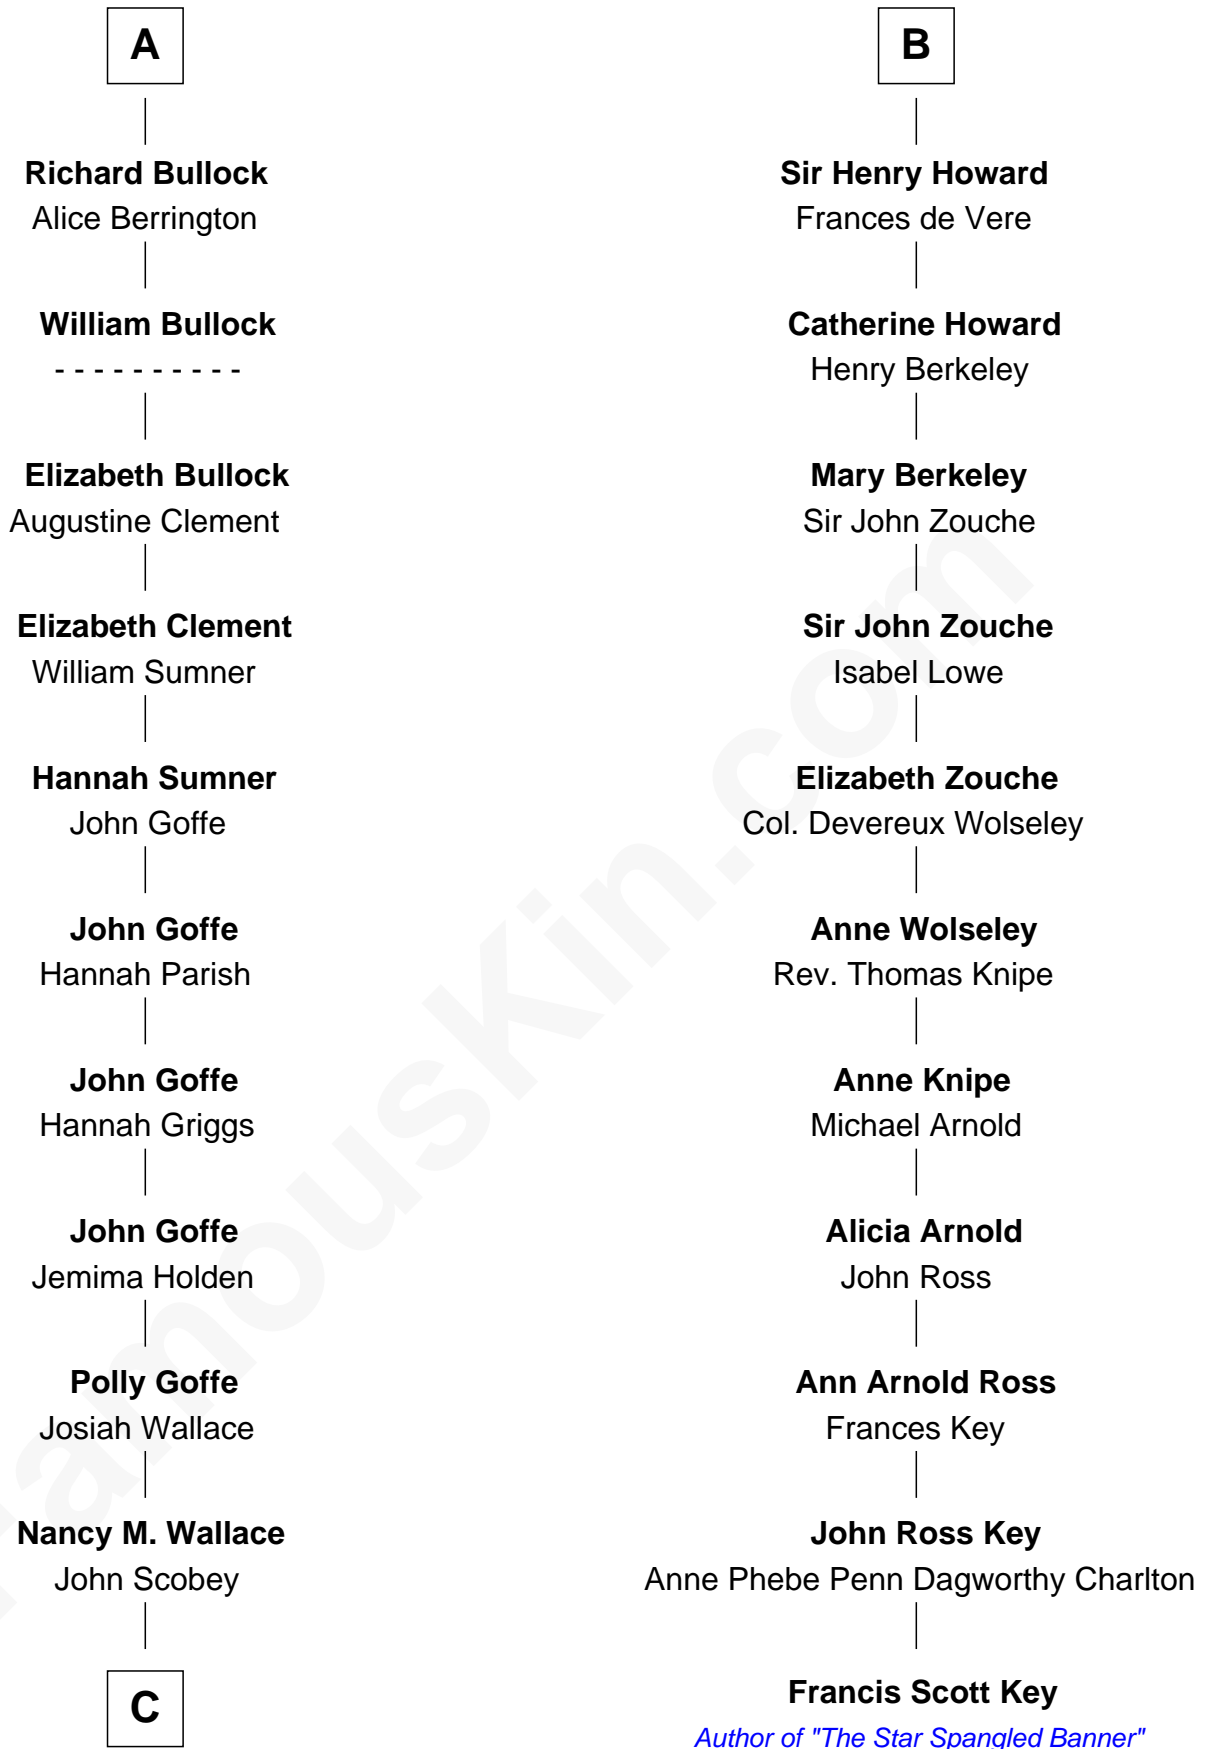

## Relationship Chart of

### Lou (Henry) Hoover

*First Lady of President Herbert Hoover*

17th cousin 2 times removed of

### Francis Scott Key

*Author of "The Star Spangled Banner"*

**C**

**Philomelia Sophia Scobey**

Phineas Weed

**Florence Ida Weed**

Charles Delano Henry

**Lou (Henry) Hoover**