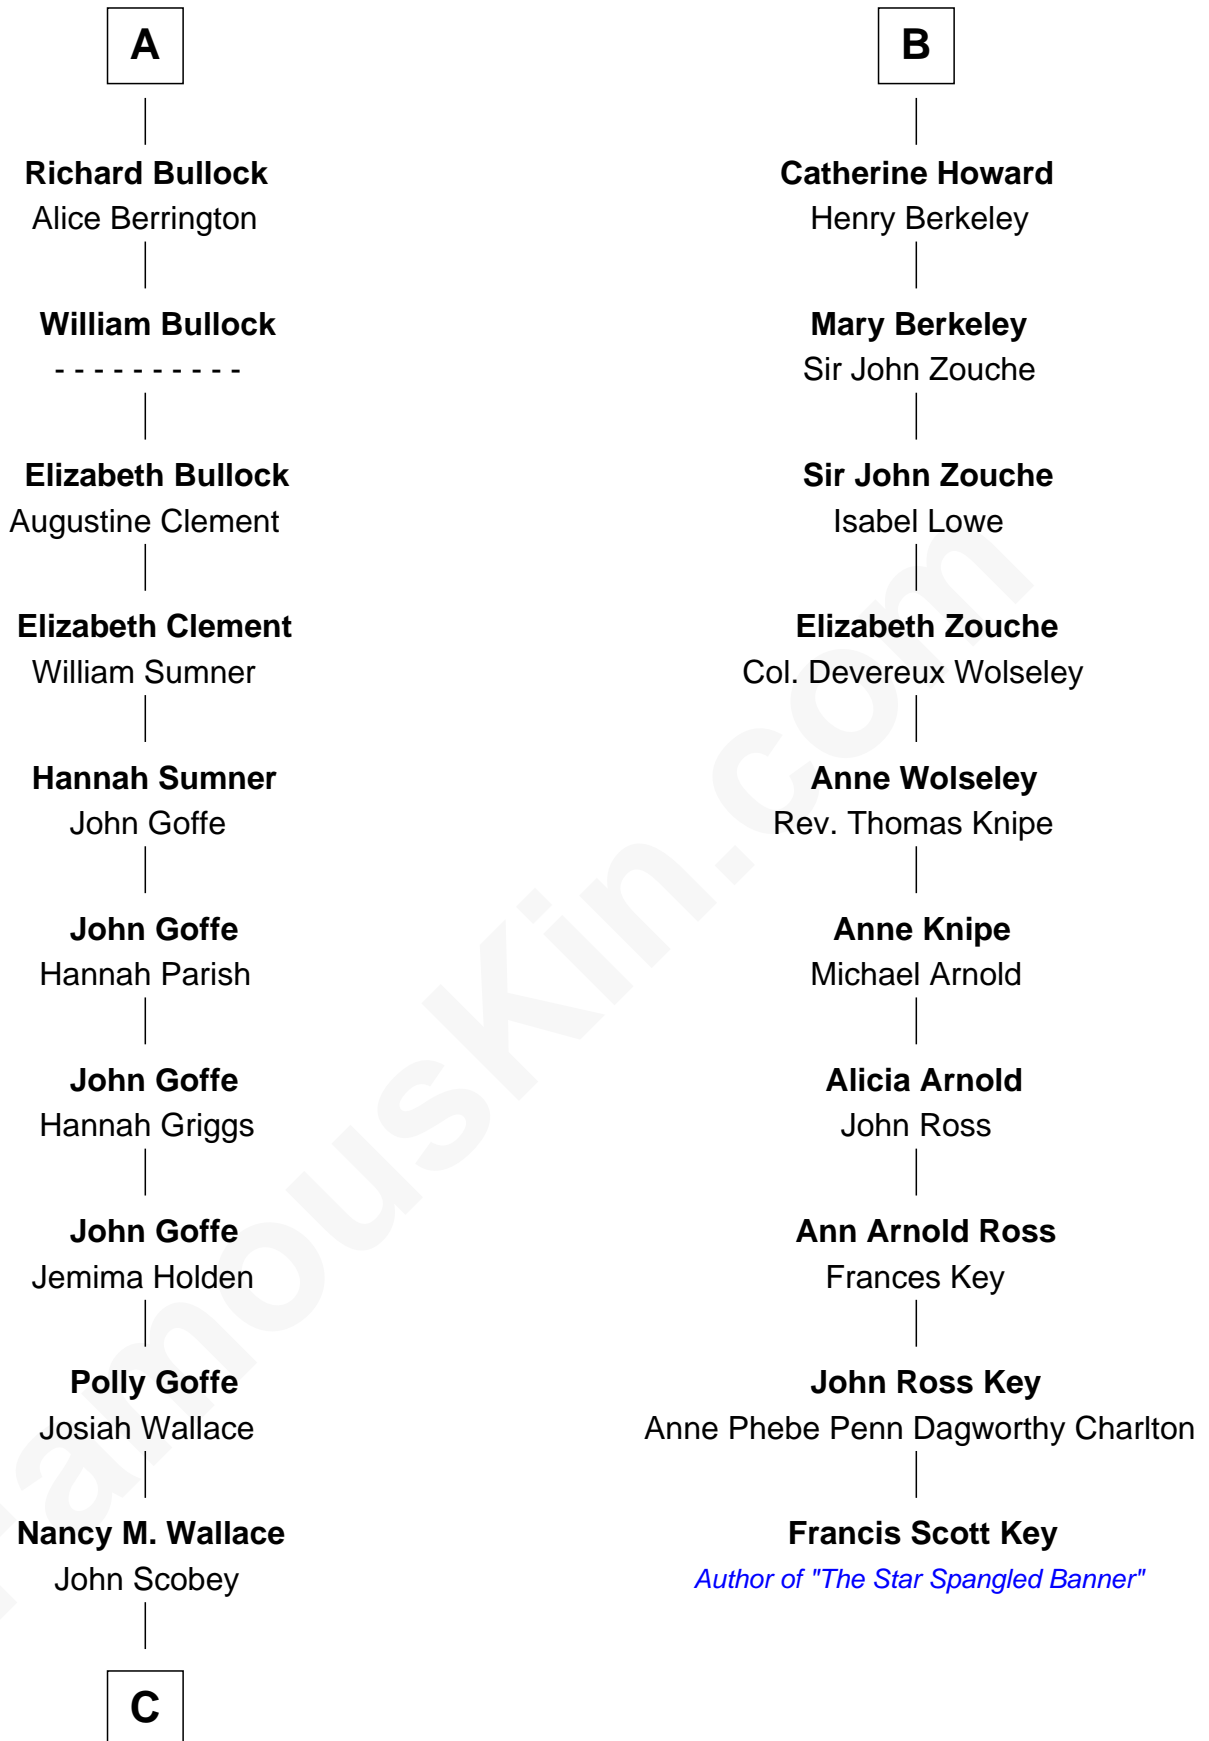

FamousKin.com

Relationship Chart of

Lou (Henry) Hoover

First Lady of President Herbert Hoover

16th cousin 3 times removed of

Francis Scott Key

Author of "The Star Spangled Banner"

C

Philomelia Sophia Scobey

Phineas Weed

Florence Ida Weed

Charles Delano Henry

Lou (Henry) Hoover

First Lady of Herbert Hoover

FamousKin.com