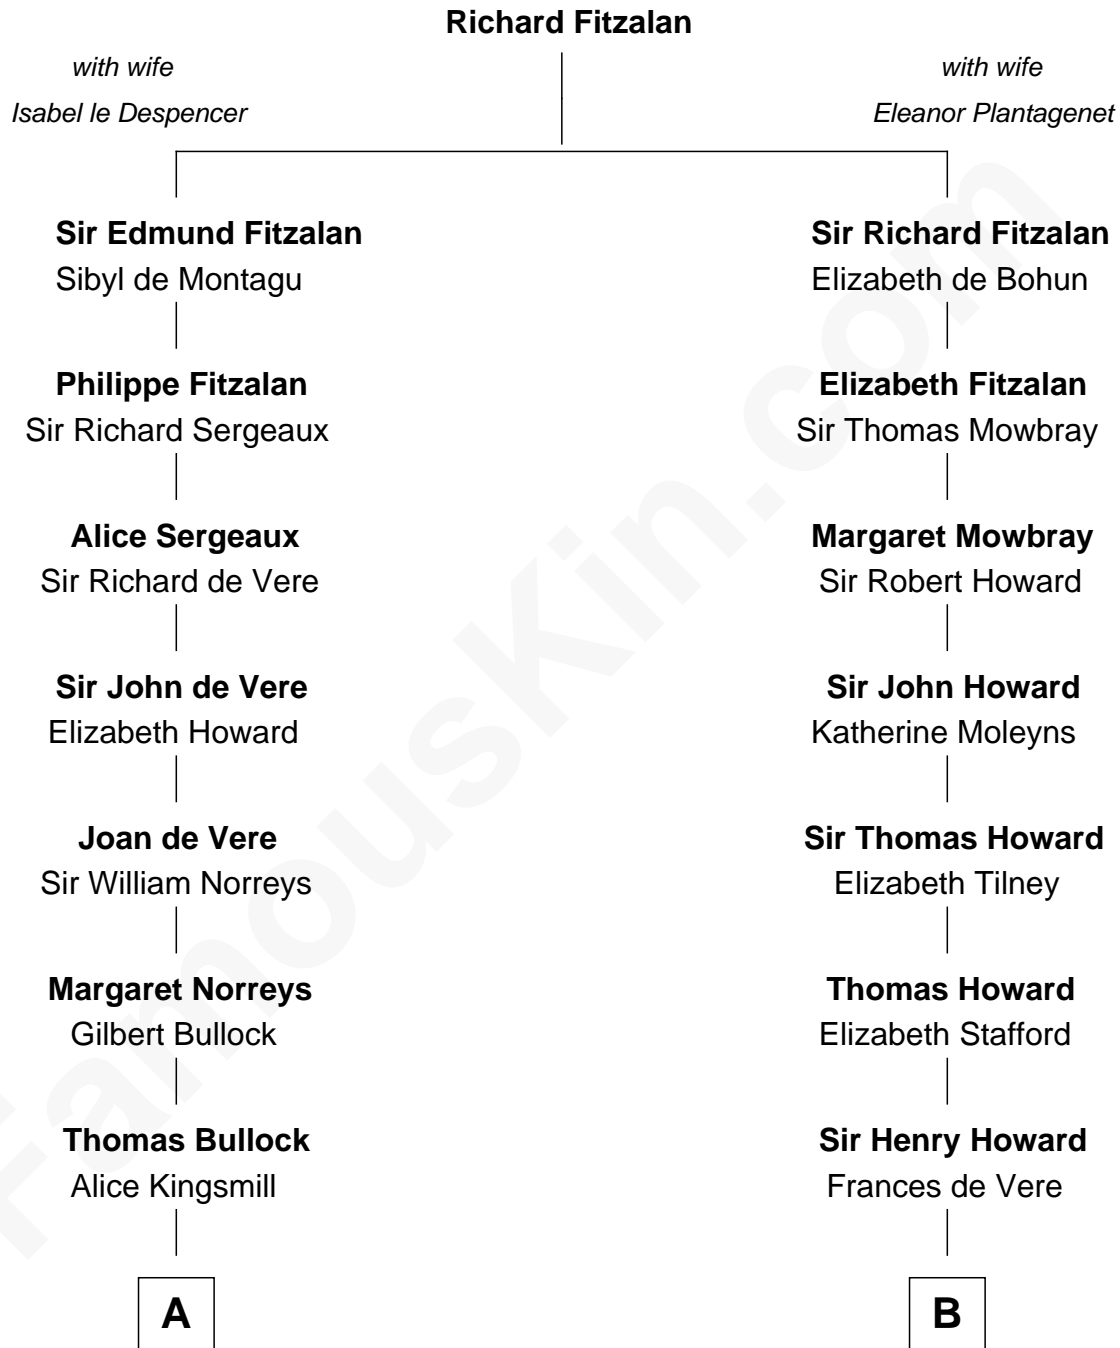

FamousKin.com

Relationship Chart of

Lou (Henry) Hoover

First Lady of President Herbert Hoover

16th cousin 3 times removed of

Francis Scott Key

Author of "The Star Spangled Banner"

C

Philomelia Sophia Scobey

Phineas Weed

Florence Ida Weed

Charles Delano Henry

Lou (Henry) Hoover

First Lady of Herbert Hoover

FamousKin.com