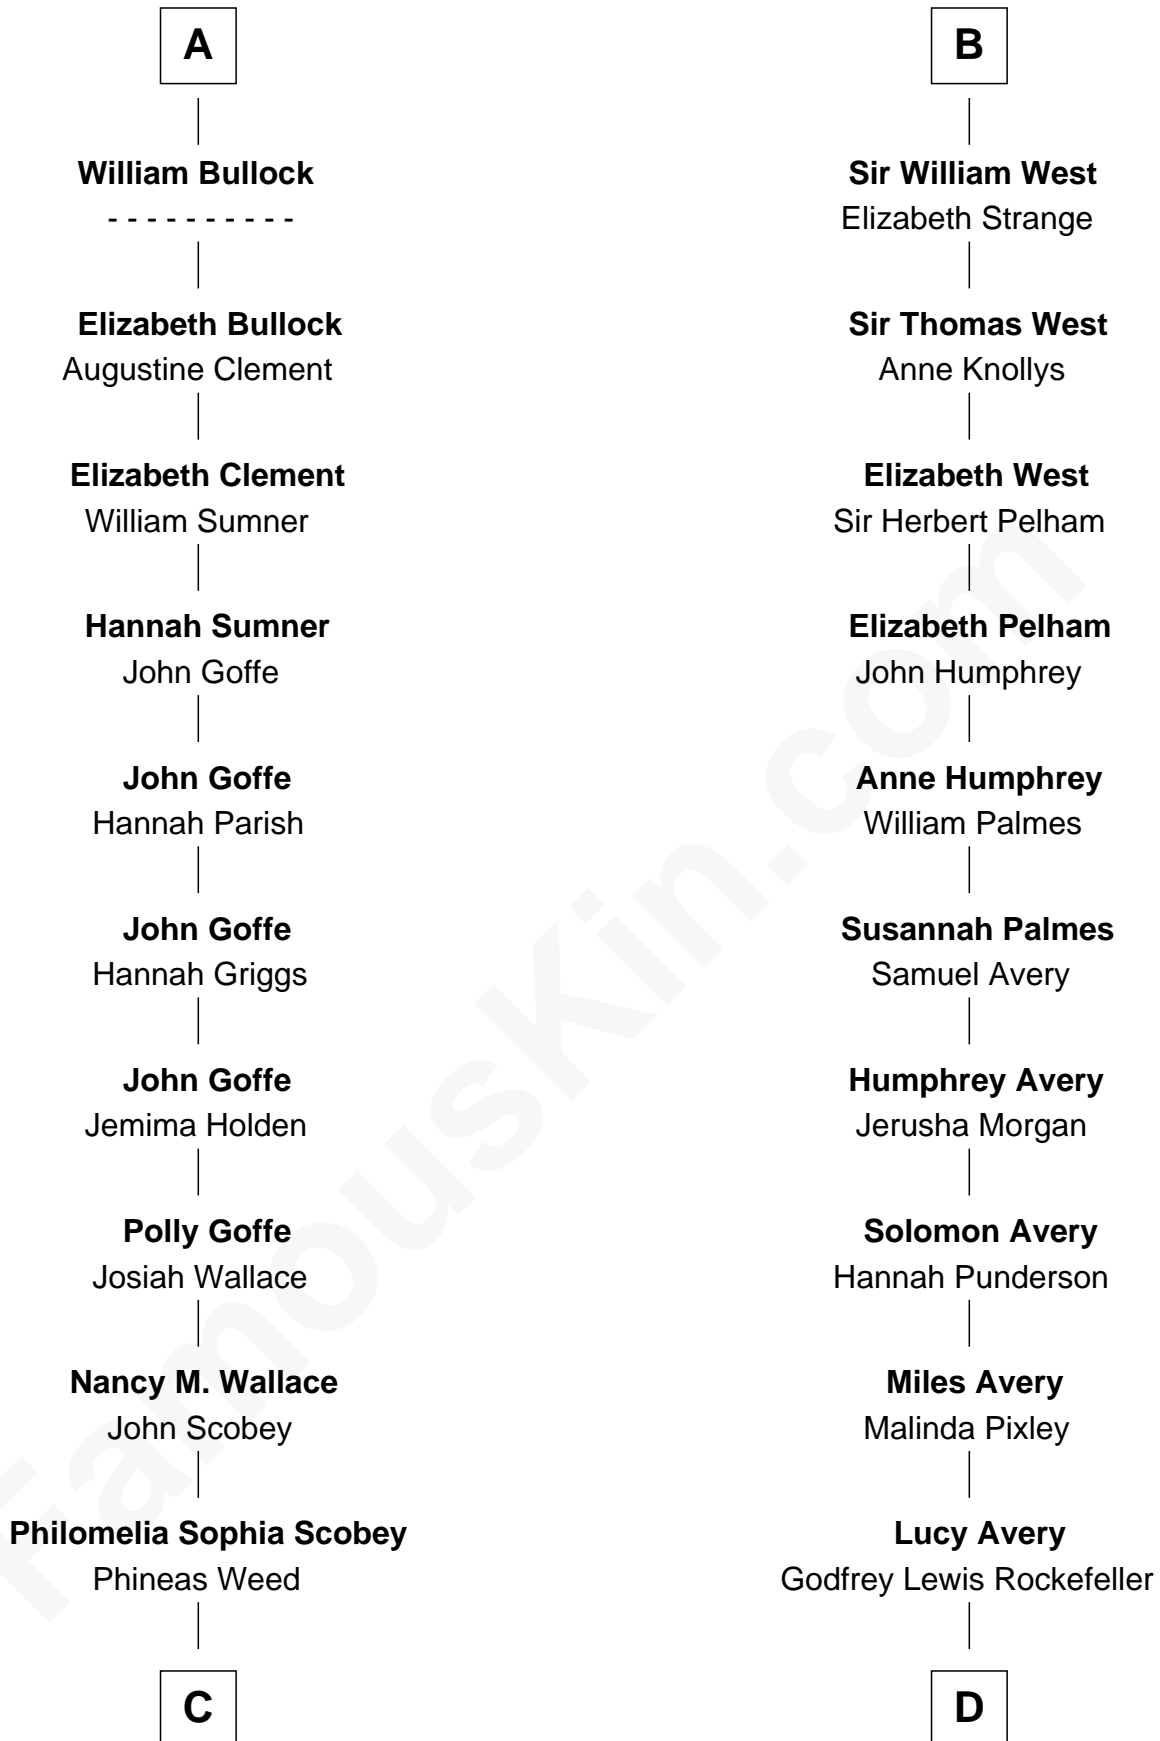

## Relationship Chart of

### Lou (Henry) Hoover

*First Lady of President Herbert Hoover*

18th cousin of

### John D. Rockefeller

*Founder of the Standard Oil Company*

**C**

**Florence Ida Weed**  
Charles Delano Henry

**Lou (Henry) Hoover**  
*First Lady of Herbert Hoover*

**D**

**William Avery Rockefeller**  
Eliza Davison